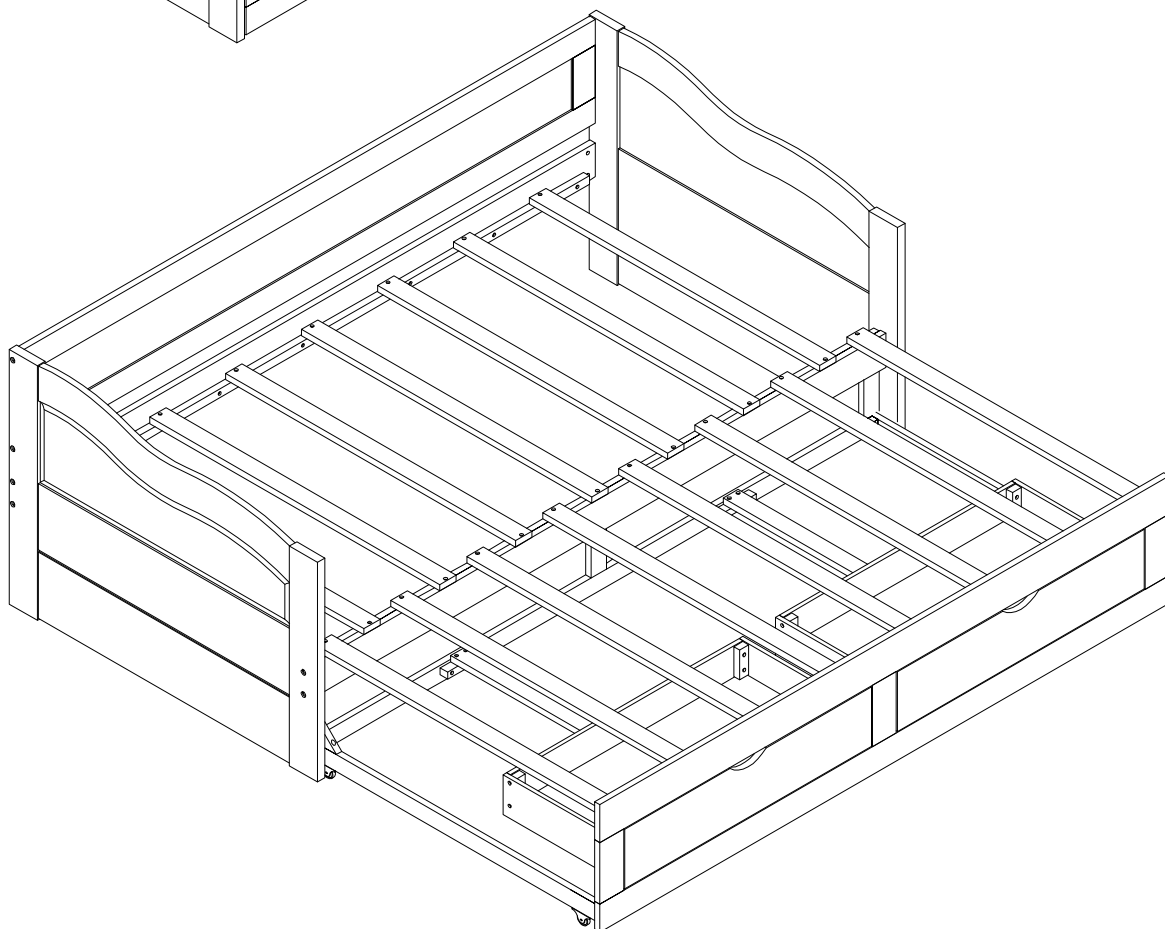

ASSEMBLY INSTRUCTION

Detail View - DAY BED

Identifying the Hardware - Identify the hardware using the illustrations below.

Part List

<p>1</p>  <p>Left headboard - 1pc</p>	<p>2</p>  <p>Right headboard - 1pc</p>
<p>8</p>  <p>Side bonding bar - 2pcs</p>	<p>9</p>  <p>Mid bonding bar - 2pcs</p>
<p>10</p>  <p>Bed board - 15pcs</p>	<p>13</p>  <p>Wooden slider - 2pcs</p>
<p>19</p>  <p>Wooden slider - 2pcs</p>	

Part List

3

Back guard rail frame - 1pc

4

Bed side plate - 1pc

5

Bed side plate - 1pc

6

Front frame - 1pc

7

Rear frame - 1pc

14

Drawer left side panel - 2pcs

15

Drawer right side panel - 2pcs

16