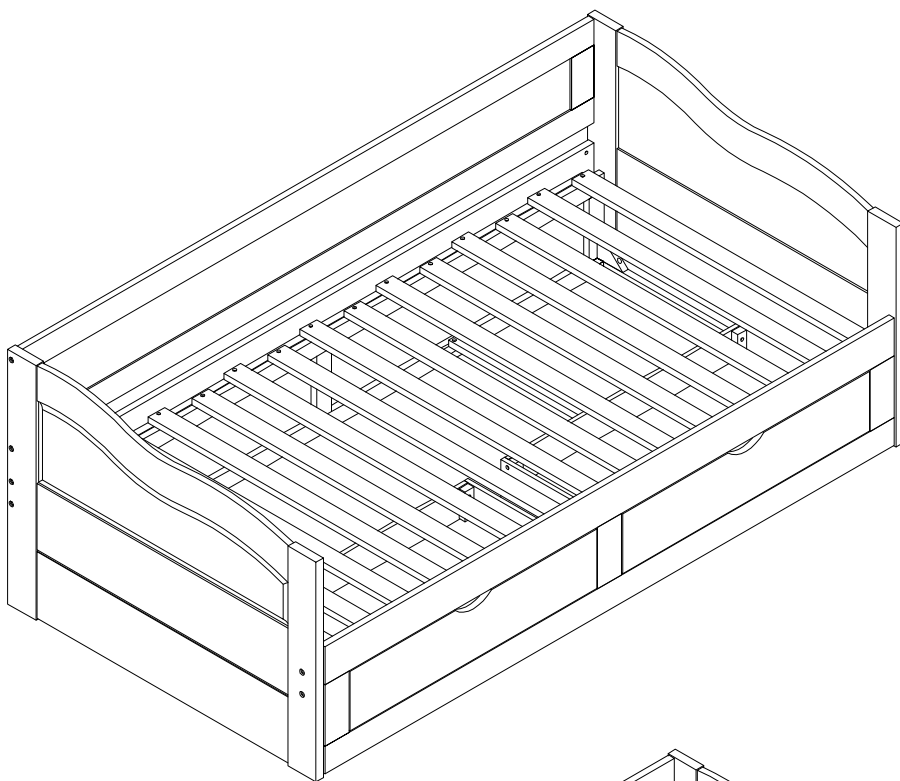

ASSEMBLY INSTRUCTION

Detail View - DAY BED

Identifying the Hardware - Identify the hardware using the illustrations below.

Part List

<p>1</p>  <p>Left headboard - 1pc</p>	<p>2</p>  <p>Right headboard - 1pc</p>
<p>8</p>  <p>Side bonding bar - 2pcs</p>	<p>9</p>  <p>Mid bonding bar - 2pcs</p>
<p>10</p>  <p>Bed board - 15pcs</p>	<p>13</p>  <p>Wooden slider - 2pcs</p>
<p>19</p>  <p>Wooden slider - 2pcs</p>	

Part List

3

Back guard rail frame - 1pc

4

Bed side plate - 1pc

5

Bed side plate - 1pc

6

Front frame - 1pc

7

Rear frame - 1pc

14

Drawer left side panel - 2pcs

15

Drawer right side panel - 2pcs

16