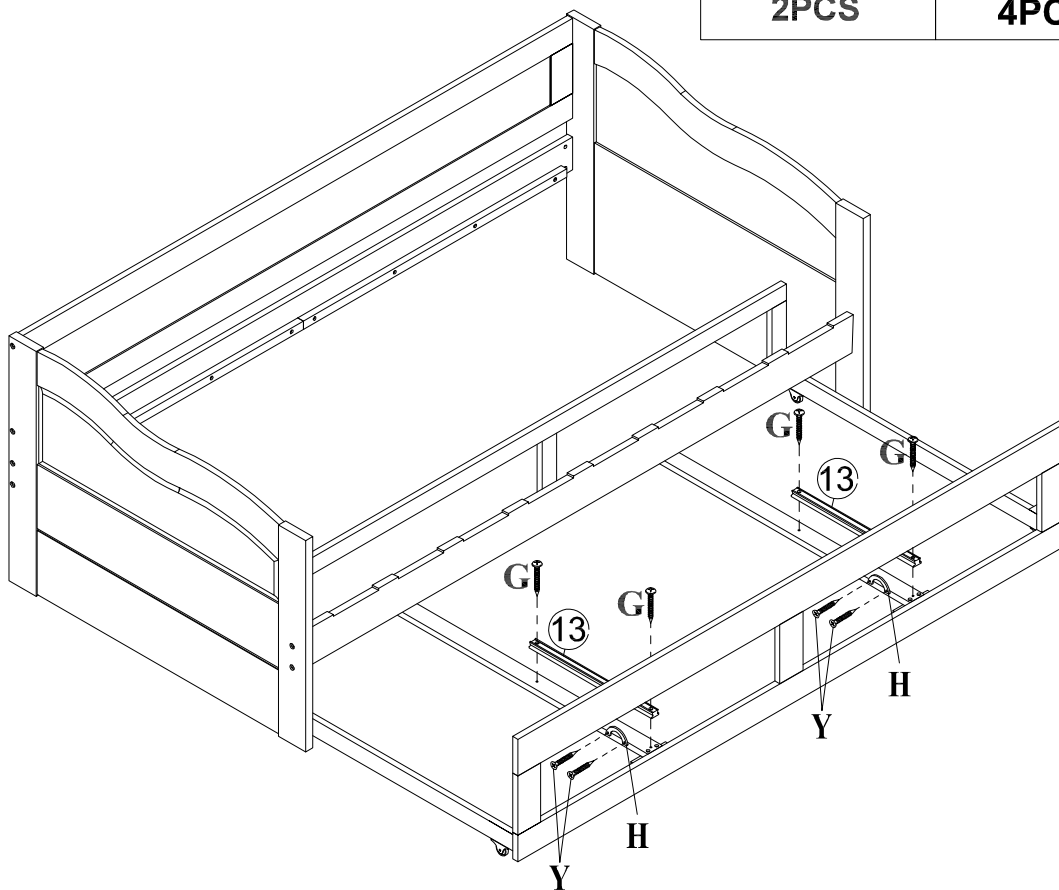

STEP: 5

H	Y	G
2PCS	4PCS	4PCS