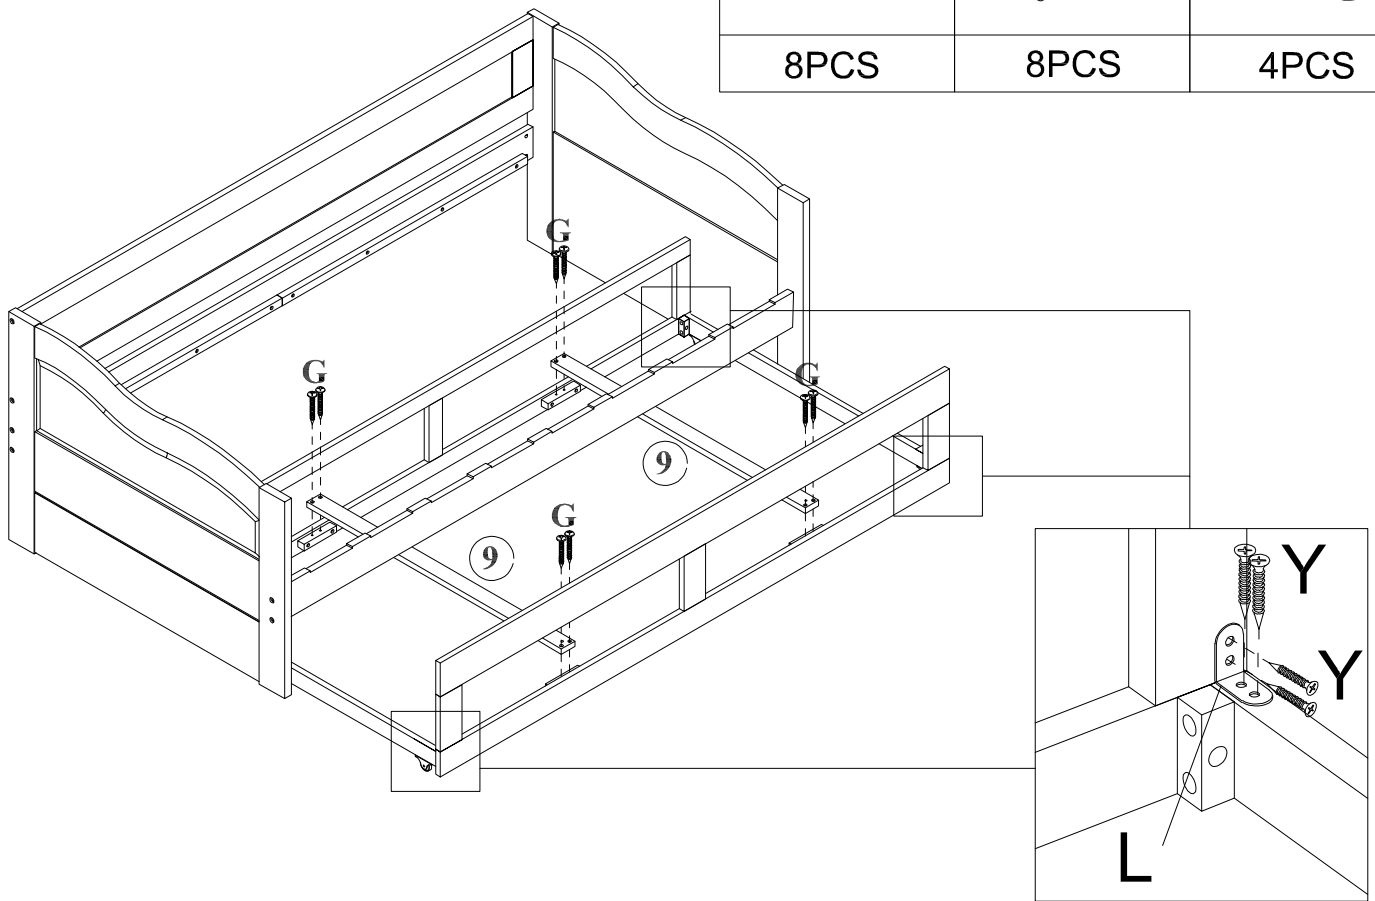

ASSEMBLY INSTRUCTION

Detail View - DAY BED

Identifying the Hardware - Identify the hardware using the illustrations below.

Part List

<p>1</p>  <p>Left headboard - 1pc</p>	<p>2</p>  <p>Right headboard - 1pc</p>
<p>8</p>  <p>Side bonding bar - 2pcs</p>	<p>9</p>  <p>Mid bonding bar - 2pcs</p>
<p>10</p>  <p>Bed board - 15pcs</p>	<p>13</p>  <p>Wooden slider - 2pcs</p>
<p>19</p>  <p>Wooden slider - 2pcs</p>	

Drawer back plate - 2pcs

17

Drawer panel - 2pcs

18

Drawer bottom plate - 2pcs

Hardware List

<p>A</p>  <p>ø13x1/4"x30mm</p>	<p>B</p>  <p>ø13x1/4"x70mm</p>	<p>C</p>  <p>ø10x13mm</p>
<p>Hex-Head bolts(4pcs)</p>	<p>Hex-Head bolts(12pcs)</p>	<p>Horizontal-Hole bolts(12PCS)</p>
<p>E</p> 	<p>F</p>  <p>ø7xø3.5x15mm</p>	<p>G</p>  <p>ø8xø4x30mm</p>
<p>Wheels (4pcs)</p>	<p>Flat head screw(8pcs)</p>	<p>Round head screw(70pcs)</p>
<p>H</p> 	<p>Y</p>  <p>ø7xø3.5x12mm</p>	<p>J</p>  <p>ø8x30mm</p>
<p>Blocks semicircular(2pcs)</p>	<p>Flat head screw(36pcs)</p>	<p>Wood dowel(8pcs)</p>
<p>K</p>  <p>4mm</p>	<p>L</p> 	<p>M</p> 
<p>Allen key(1pc)</p>	<p>L Bracket(4pcs)</p>	<p>L Bracket(8pcs)</p>

ASSEMBLY TOOLS REQUIRED (NOT INCLUDED)

STEP: 1

B	C	J
		
12PCS	12PCS	2PCS

STEP: 2

E		F	
4PCS		8PCS	

STEP: 3

A		J	
4PCS		4PCS	

STEP: 4

G	Y	L
		
8PCS	8PCS	4PCS

STEP: 5

H	Y	G
		
2PCS	4PCS	4PCS

STEP: 6

G

30PCS

STEP: 7

G