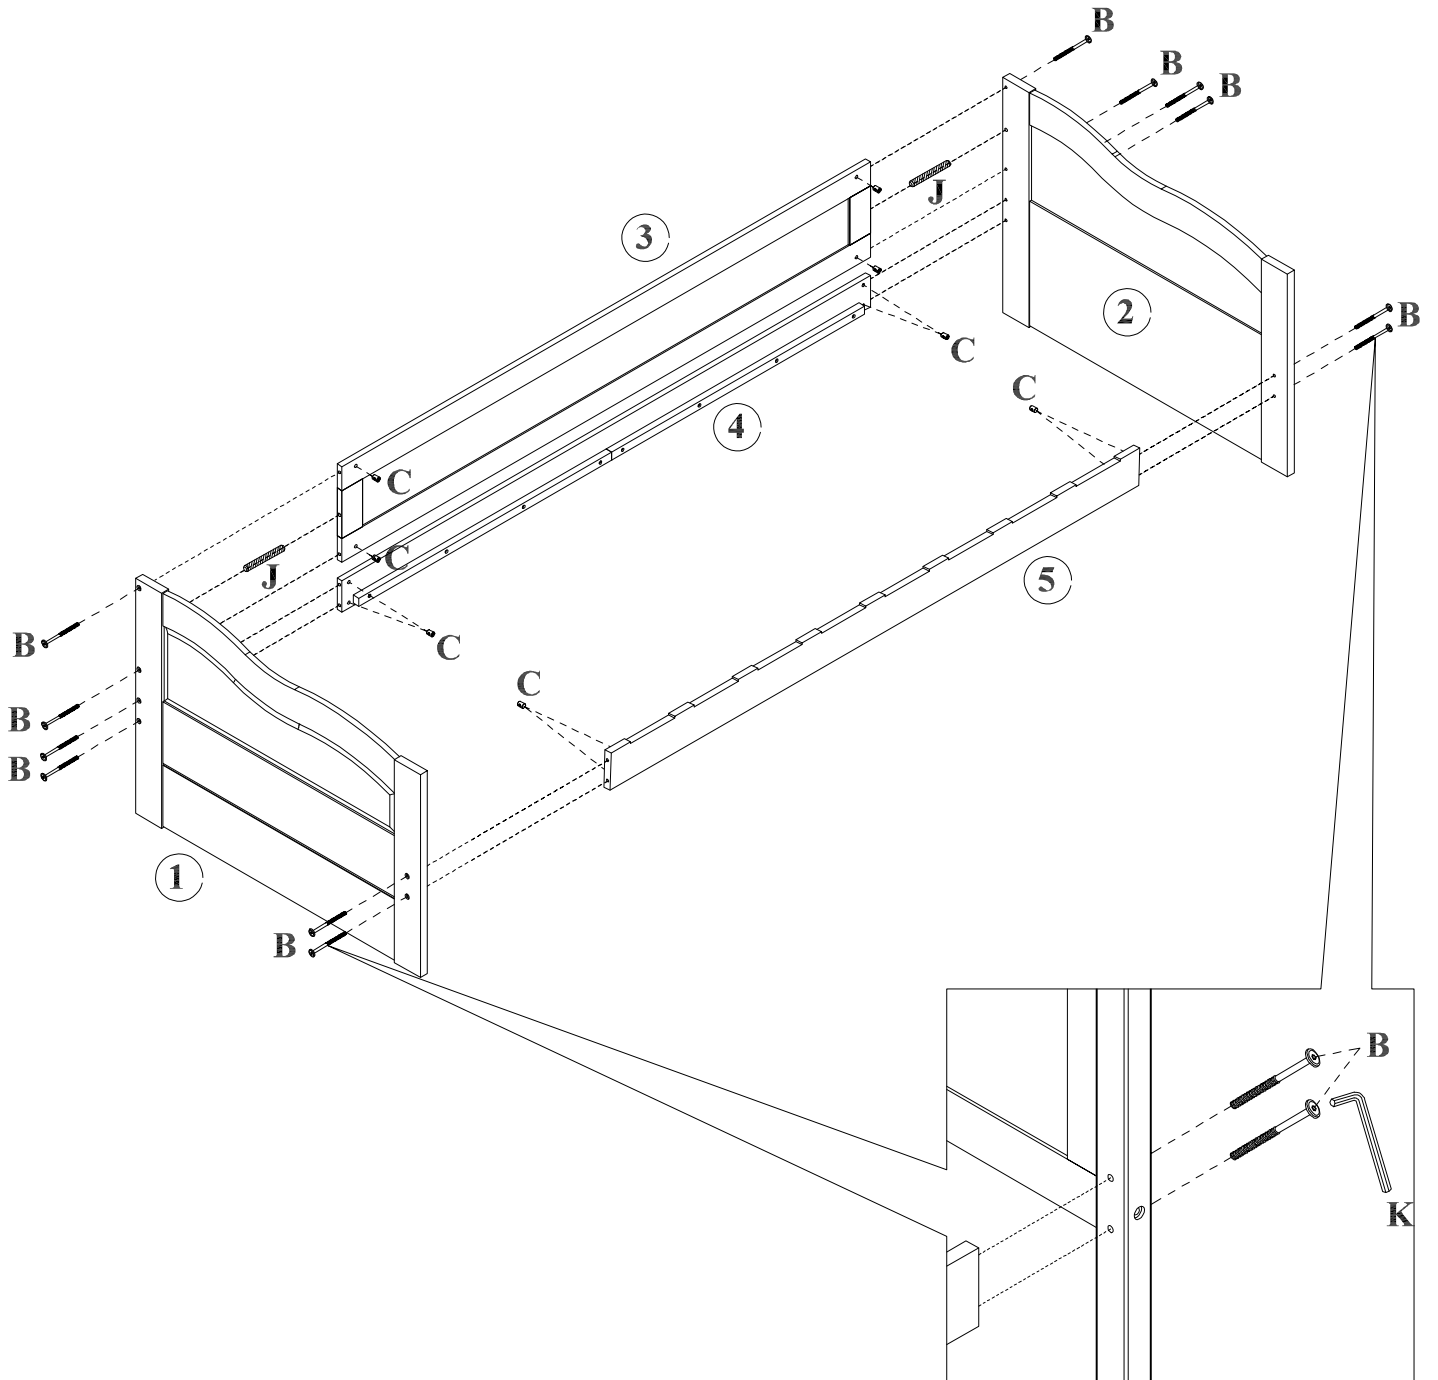

STEP: 1

B	C	J
12PCS	12PCS	2PCS