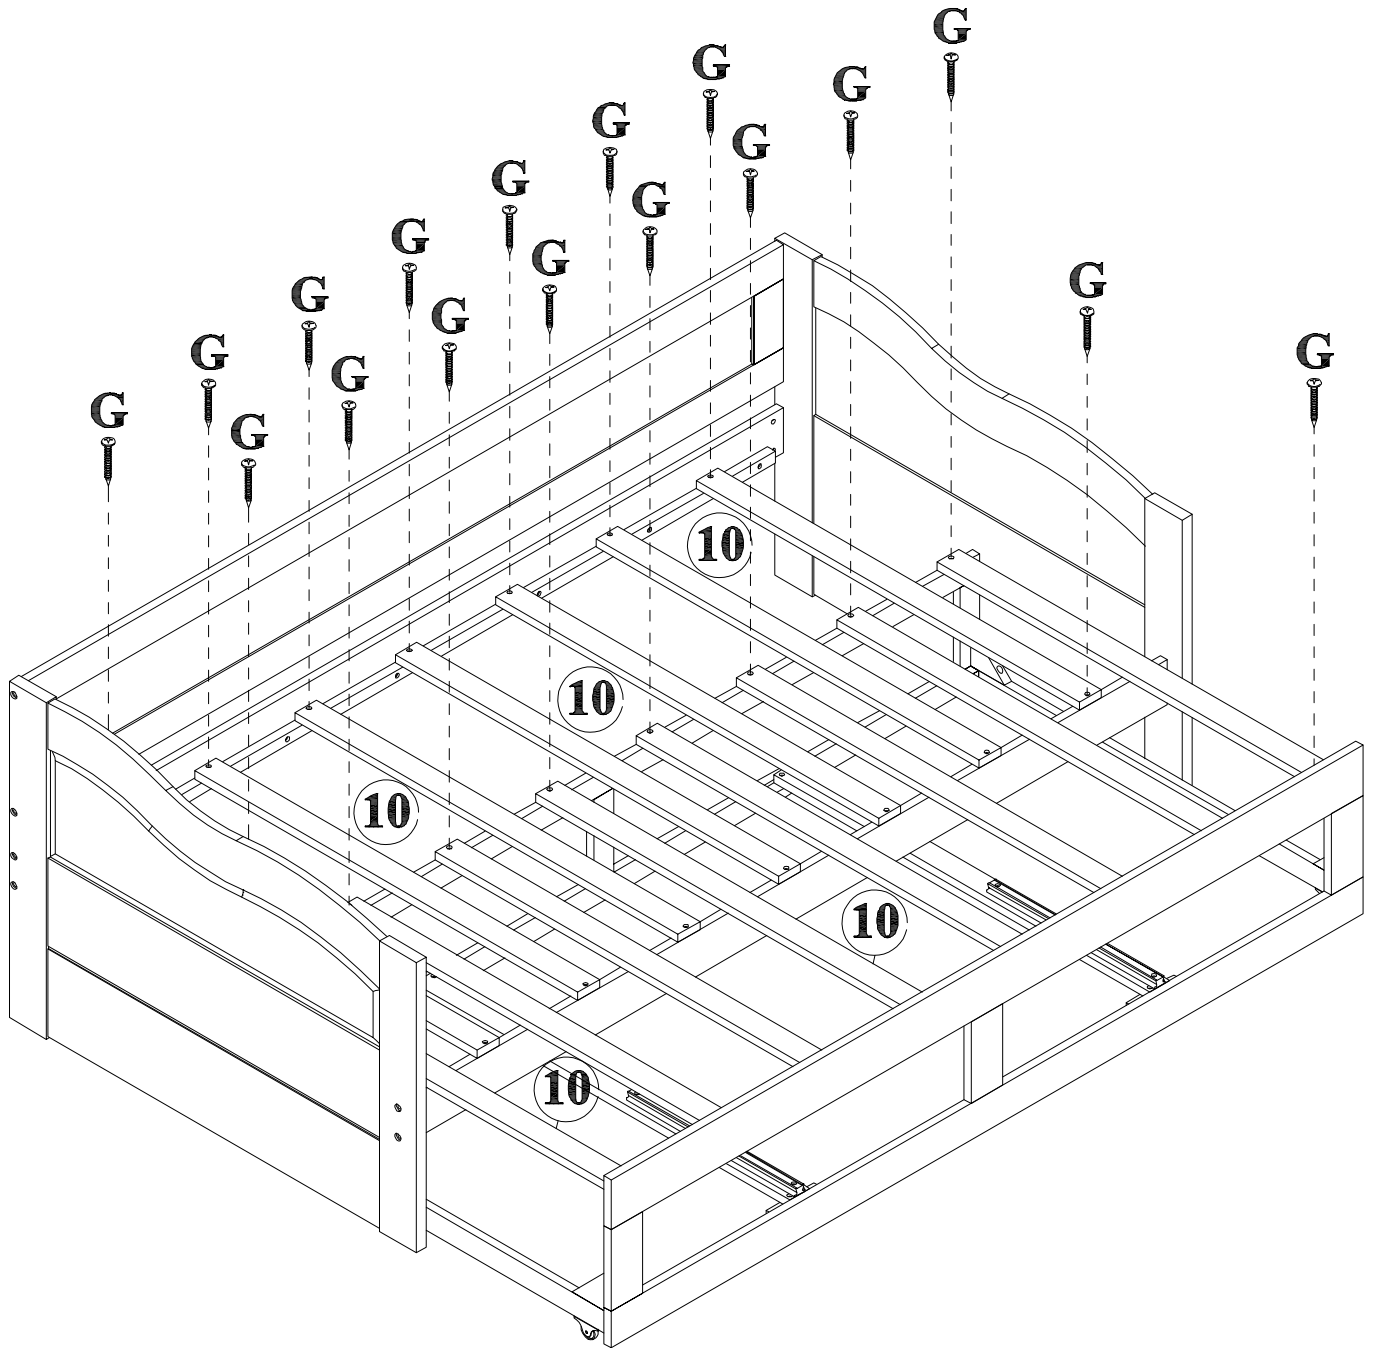

ASSEMBLY INSTRUCTION

Detail View - DAY BED

Identifying the Hardware - Identify the hardware using the illustrations below.

Part List

<p>1</p>  <p>Left headboard - 1pc</p>	<p>2</p>  <p>Right headboard - 1pc</p>
<p>8</p>  <p>Side bonding bar - 2pcs</p>	<p>9</p>  <p>Mid bonding bar - 2pcs</p>
<p>10</p>  <p>Bed board - 15pcs</p>	<p>13</p>  <p>Wooden slider - 2pcs</p>
<p>19</p>  <p>Wooden slider - 2pcs</p>	

Part List

3

Back guard rail frame - 1pc

4

Bed side plate - 1pc

5

Bed side plate - 1pc

6

Drawer back plate - 2pcs

17

Drawer panel - 2pcs

18

Drawer bottom plate - 2pcs

Hardware List

<p>A</p>  <p>ø13x1/4"x30mm</p>	<p>B</p>  <p>ø13x1/4"x70mm</p>	<p>C</p>  <p>ø10x13mm</p>
<p>Hex-Head bolts(4pcs)</p>	<p>Hex-Head bolts(12pcs)</p>	<p>Horizontal-Hole bolts(12PCS)</p>
<p>E</p> 	<p>F</p>  <p>ø7xø3.5x15mm</p>	<p>G</p>  <p>ø8xø4x30mm</p>
<p>Wheels (4pcs)</p>	<p>Flat head screw(8pcs)</p>	<p>Round head screw(70pcs)</p>
<p>H</p> 	<p>Y</p>  <p>ø7xø3.5x12mm</p>	<p>J</p>  <p>ø8x30mm</p>
<p>Blocks semicircular(2pcs)</p>	<p>Flat head screw(36pcs)</p>	<p>Wood dowel(8pcs)</p>
<p>K</p>  <p>4mm</p>	<p>L</p> 	<p>M</p> 
<p>Allen key(1pc)</p>	<p>L Bracket(4pcs)</p>	<p>L Bracket(8pcs)</p>

G	Y	L
		
8PCS	8PCS	4PCS

STEP: 5

H	Y	G
		
2PCS	4PCS	4PCS

STEP: 6

G

30PCS

STEP: 7

G