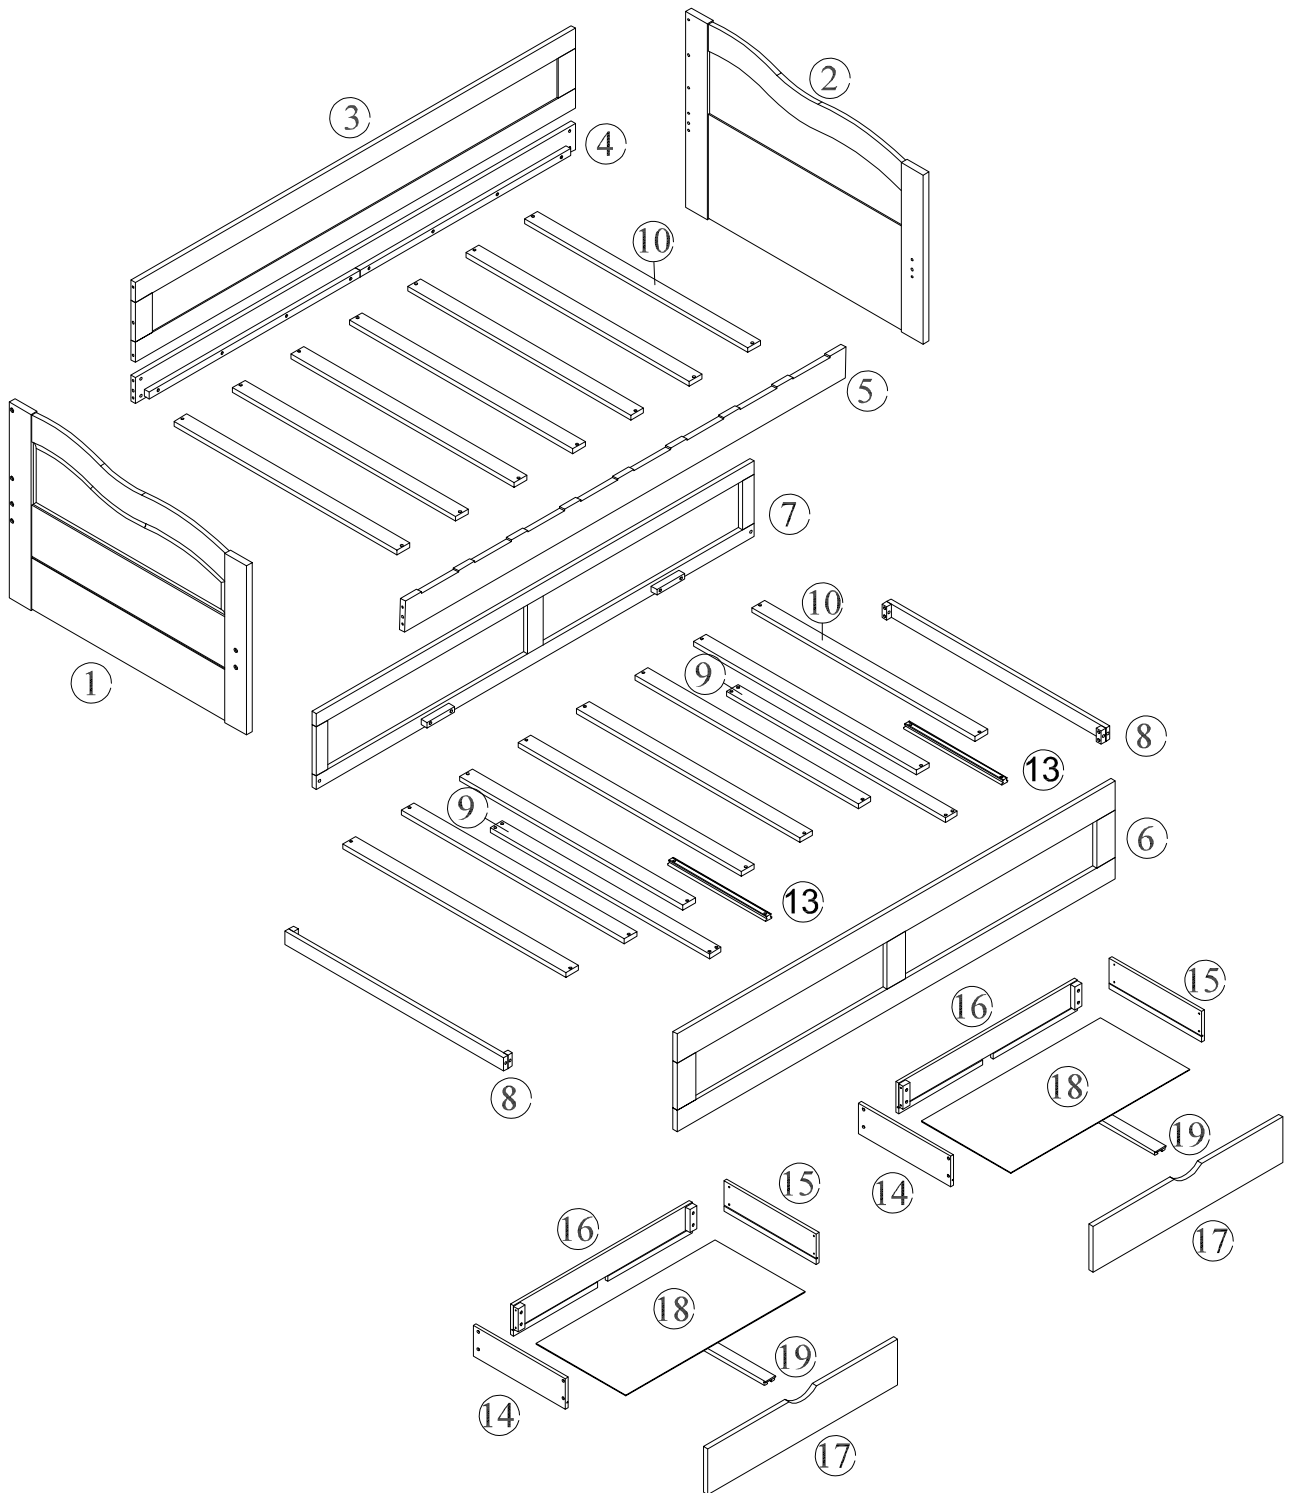

ASSEMBLY INSTRUCTION

Detail View - DAY BED

Identifying the Hardware - Identify the hardware using the illustrations below.

Part List

<p>1</p>  <p>Left headboard - 1pc</p>	<p>2</p>  <p>Right headboard - 1pc</p>
<p>8</p>  <p>Side bonding bar - 2pcs</p>	<p>9</p>  <p>Mid bonding bar - 2pcs</p>
<p>10</p>  <p>Bed board - 15pcs</p>	<p>13</p>  <p>Wooden slider - 2pcs</p>
<p>19</p>  <p>Wooden slider - 2pcs</p>	

Part List

3

Back guard rail frame - 1pc

4

Bed side plate - 1pc

5

Bed side plate - 1pc

6

Front frame - 1pc

7

Rear frame - 1pc

14

Drawer left side panel - 2pcs

15

Drawer right side panel - 2pcs

16

Drawer back plate - 2pcs

17

Drawer panel - 2pcs

18

Drawer bottom plate - 2pcs

Hardware List

<p>A</p>  <p>ø13x1/4"x30mm</p>	<p>B</p>  <p>ø13x1/4"x70mm</p>	<p>C</p>  <p>ø10x13mm</p>
<p>Hex-Head bolts(4pcs)</p>	<p>Hex-Head bolts(12pcs)</p>	<p>Horizontal-Hole bolts(12PCS)</p>
<p>E</p> 	<p>F</p>  <p>ø7xø3.5x15mm</p>	<p>G</p>  <p>ø8xø4x30mm</p>
<p>Wheels (4pcs)</p>	<p>Flat head screw(8pcs)</p>	<p>Round head screw(70pcs)</p>
<p>H</p> 	<p>Y</p>  <p>ø7xø3.5x12mm</p>	<p>J</p>  <p>ø8x30mm</p>
<p>Blocks semicircular(2pcs)</p>	<p>Flat head screw(36pcs)</p>	<p>Wood dowel(8pcs)</p>
<p>K</p>  <p>4mm</p>	<p>L</p> 	<p>M</p> 
<p>Allen key(1pc)</p>	<p>L Bracket(4pcs)</p>	<p>L Bracket(8pcs)</p>