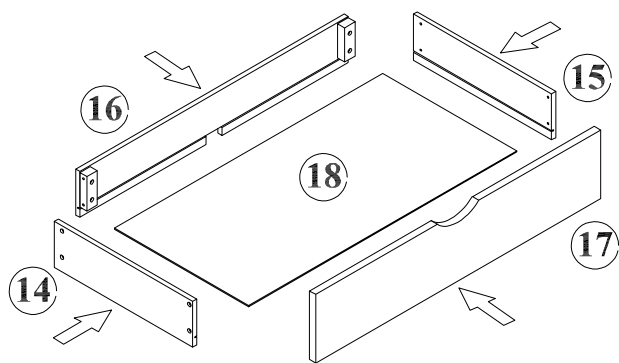

ASSEMBLY INSTRUCTION

Detail View - DAY BED

Identifying the Hardware - Identify the hardware using the illustrations below.

Part List

<p>1</p>  <p>Left headboard - 1pc</p>	<p>2</p>  <p>Right headboard - 1pc</p>
<p>8</p>  <p>Side bonding bar - 2pcs</p>	<p>9</p>  <p>Mid bonding bar - 2pcs</p>
<p>10</p>  <p>Bed board - 15pcs</p>	<p>13</p>  <p>Wooden slider - 2pcs</p>
<p>19</p>  <p>Wooden slider - 2pcs</p>	

Drawer back plate - 2pcs

17

Drawer panel - 2pcs

18

Drawer bottom plate - 2pcs

Hardware List

<p>A</p>  <p>ø13x1/4"x30mm</p>	<p>B</p>  <p>ø13x1/4"x70mm</p>	<p>C</p>  <p>ø10x13mm</p>
<p>Hex-Head bolts(4pcs)</p>	<p>Hex-Head bolts(12pcs)</p>	<p>Horizontal-Hole bolts(12PCS)</p>
<p>E</p> 	<p>F</p>  <p>ø7xø3.5x15mm</p>	<p>G</p>  <p>ø8xø4x30mm</p>
<p>Wheels (4pcs)</p>	<p>Flat head screw(8pcs)</p>	<p>Round head screw(70pcs)</p>
<p>H</p> 	<p>Y</p>  <p>ø7xø3.5x12mm</p>	<p>J</p>  <p>ø8x30mm</p>
<p>Blocks semicircular(2pcs)</p>	<p>Flat head screw(36pcs)</p>	<p>Wood dowel(8pcs)</p>
<p>K</p>  <p>4mm</p>	<p>L</p> 	<p>M</p> 
<p>Allen key(1pc)</p>	<p>L Bracket(4pcs)</p>	<p>L Bracket(8pcs)</p>

G	Y	L
		
8PCS	8PCS	4PCS

STEP: 5

H	Y	G
		
2PCS	4PCS	4PCS

STEP: 6

G

30PCS

STEP: 7

G

16PCS

X 2

STEP: 8

M

8PCS

Y

16PCS

X 2