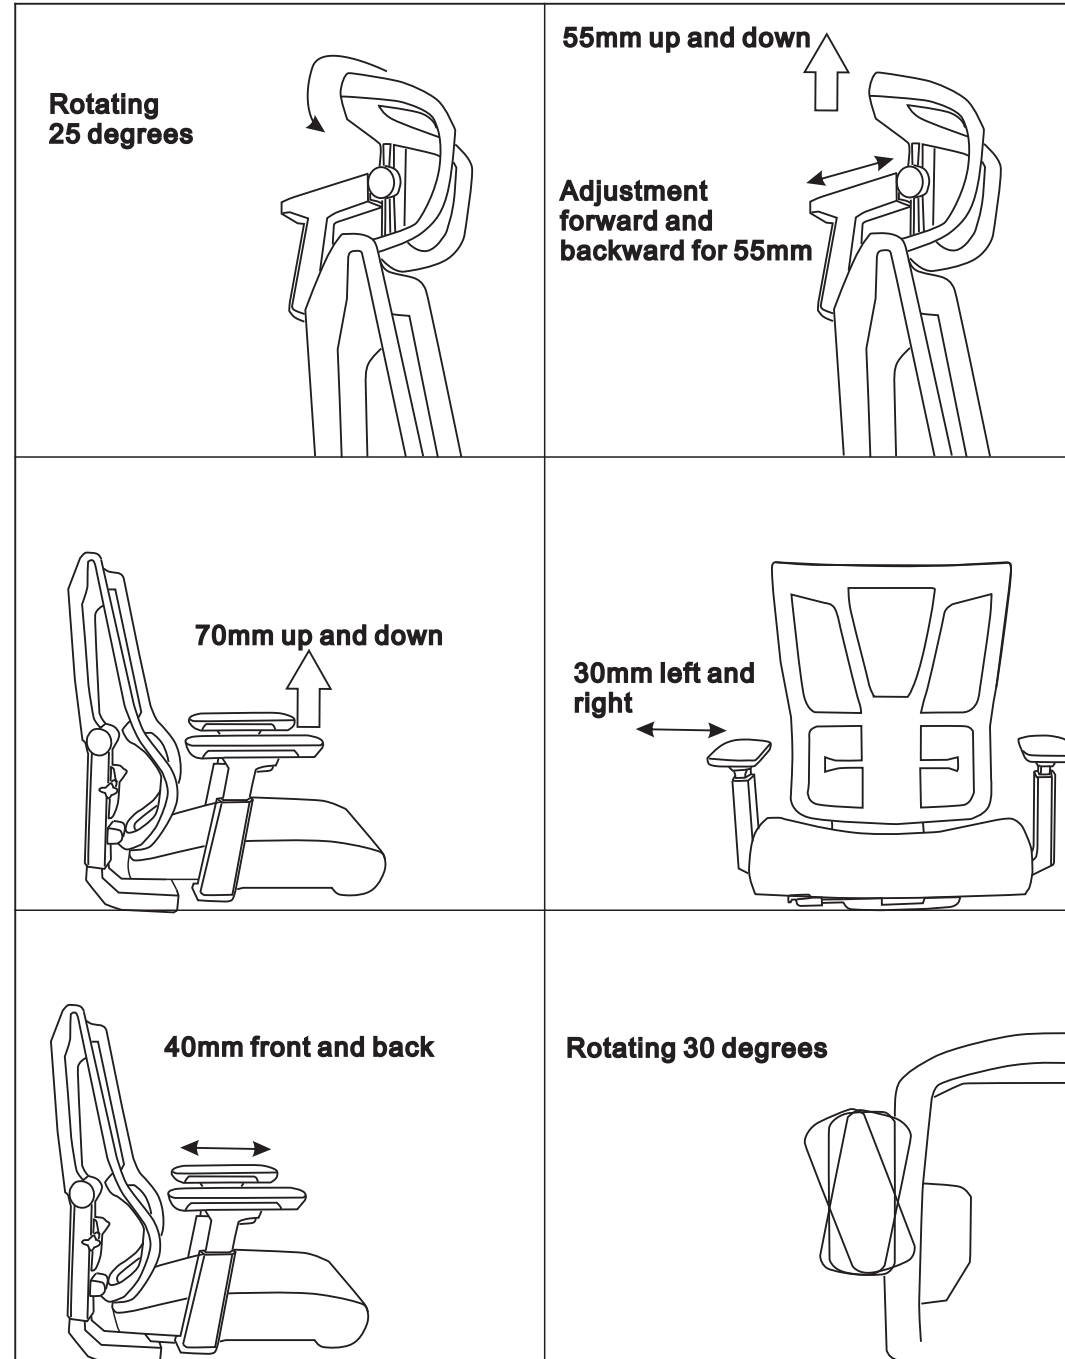

WARNING

FAILURE TO FOLLOW THESE INSTRUCTIONS MAY RESULT IN SERIOUS INJURY.

1. THIS PRODUCT IS DESIGNED FOR SEATING ONLY. DO NOT STAND ON THIS PRODUCT. DO NOT USE IT AS A STEP LADDER.
2. DO NOT USE THIS PRODUCT UNLESS ALL BOLTS AND PARTS ARE FIRMLY TIGHTENED. CHECK ALL THE PARTS FOR SAFETY AT LEAST EVERY 3 MONTHS.
3. IF ANY PARTS ARE MISSING, DAMAGED OR WORN, STOP USING THIS PRODUCT. INSTALL THE PRODUCT WITH MANUFACTURER'S SUPPLIED PARTS ONLY.
4. DO NOT SIT ON THE ARMREST OF THIS PRODUCT.
5. THIS PRODUCT IS DESIGNED FOR SITTING ONE PERSON AT A TIME.
6. CHILDREN UNDER THE AGE OF 10, PLEASE USE UNDER ADULT SUPERVISION.

OVERALL SIZE

UNIT:mm

PART LIST

A*1 	B*1 	C*1 	D*5
E*1 	F*1 	G*1 	H*1

I*3 (Me*50) 	J*8 (Me*40)
K*2 (Me*55) 	L*1
M*10 (Me*15*1.5) 	N*3 (Me*22*2)
O*3 (Me) 	P*10 (Me)
Q*1 	R*2

The backrest can be adjusted up and down for 60mm, and it will be back to the lowest location automatically when reaching the highest position.

Rotate backward to unlock, rotate forward to lock