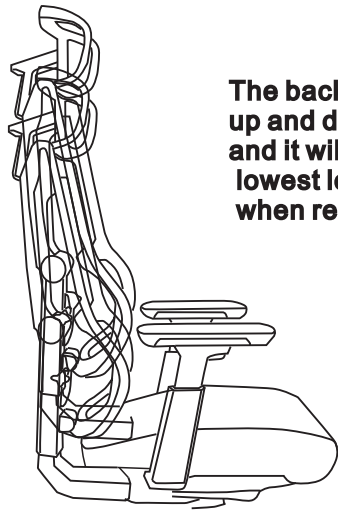

WARNING

FAILURE TO FOLLOW THESE INSTRUCTIONS MAY RESULT IN SERIOUS INJURY.

1. THIS PRODUCT IS DESIGNED FOR SEATING ONLY. DO NOT STAND ON THIS PRODUCT. DO NOT USE IT AS A STEP LADDER.
2. DO NOT USE THIS PRODUCT UNLESS ALL BOLTS AND PARTS ARE FIRMLY TIGHTENED. CHECK ALL THE PARTS FOR SAFETY AT LEAST EVERY 3 MONTHS.
3. IF ANY PARTS ARE MISSING, DAMAGED OR WORN, STOP USING THIS PRODUCT. INSTALL THE PRODUCT WITH MANUFACTURER'S SUPPLIED PARTS ONLY.
4. DO NOT SIT ON THE ARMREST OF THIS PRODUCT.
5. THIS PRODUCT IS DESIGNED FOR SITTING ONE PERSON AT A TIME.
6. CHILDREN UNDER THE AGE OF 10, PLEASE USE UNDER ADULT SUPERVISION.

OVERALL SIZE

UNIT:mm

PART LIST

A*1 	B*1 	C*1 	D*5
E*1 	F*1 	G*1 	H*1

I*3 (Me*50) 	J*8 (Me*40)
K*2 (Me*55) 	L*1
M*10 (Me*15*1.5) 	N*3 (Me*22*2)
O*3 (Me) 	P*10 (Me)
Q*1 	R*2

The backrest can be adjusted up and down for 60mm, and it will be back to the lowest location automatically when reaching the highest position.

Rotate backward to unlock, rotate forward to lock