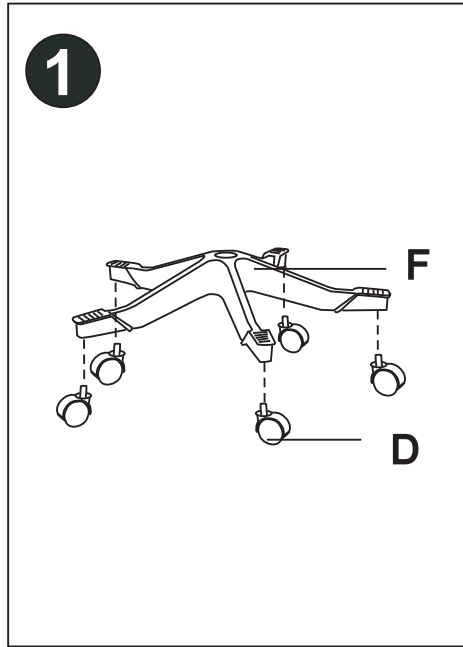

OVERALL SIZE

UNIT:mm

PART LIST

A*1 	B*1 	C*1 	D*5
E*1 	F*1 	G*1 	H*1

I*3 (Me*50) 	J*8 (Me*40)
K*2 (Me*55) 	L*1
M*10 (Me*15*1.5) 	N*3 (Me*22*2)
O*3 (Me) 	P*10 (Me)
Q*1 	R*2

The backrest can be adjusted up and down for 60mm, and it will be back to the lowest location automatically when reaching the highest position.

Rotate backward to unlock, rotate forward to lock