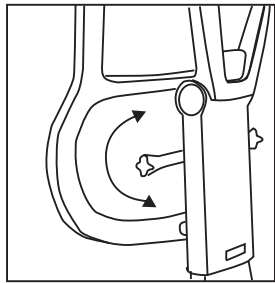

OVERALL SIZE

UNIT:mm

PART LIST

A*1 	B*1 	C*1 	D*5
E*1 	F*1 	G*1 	H*1

I*3 (Me*50) 	J*8 (Me*40)
K*2 (Me*55) 	L*1
M*10 (Me*15*1.5) 	N*3 (Me*22*2)
O*3 (Me) 	P*10 (Me)
Q*1 	R*2

The backrest can be adjusted up and down for 60mm, and it will be back to the lowest location automatically when reaching the highest position.

Rotate backward to unlock, rotate forward to lock