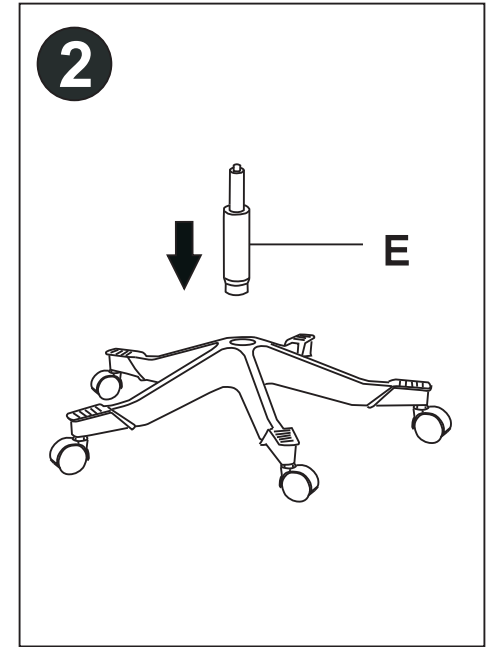

OVERALL SIZE

UNIT:mm

PART LIST

A*1 	B*1 	C*1 	D*5
E*1 	F*1 	G*1 	H*1

I*3 (Me*50) 	J*8 (Me*40)
K*2 (Me*55) 	L*1
M*10 (Me*15*1.5) 	N*3 (Me*22*2)
O*3 (Me) 	P*10 (Me)
Q*1 	R*2

The backrest can be adjusted up and down for 60mm, and it will be back to the lowest location automatically when reaching the highest position.

Rotate backward to unlock, rotate forward to lock