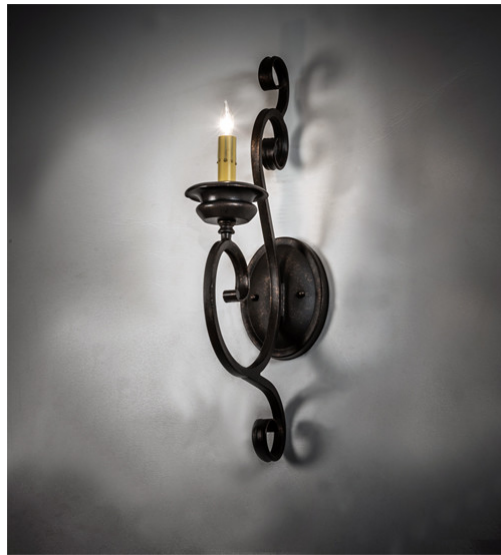

## 5" WIDE FERNANDO WALL SCONCE | 120241