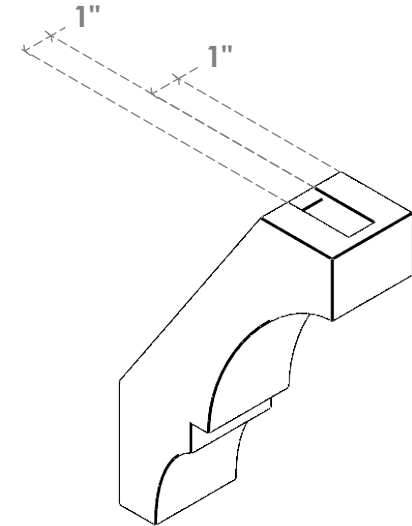

ITEM NUMBER: BRCURO030X08000X12000BOARCPR

3"W X 8"D X 12"H BALBOA ROUGH CEDAR WOODGRAIN OPEN
TIMBERTHANE BRACE, PRIMED TAN

SIDE PROFILE

FRONT PROFILE

ISOMETRIC

EKENA MILLWORK
2300 WEST MAIN ST.
CLARKSVILLE, TX 75426
TOLL FREE: 866-607-0453
WWW.EKENAMILLWORK.COM

NOTES

1. INSTALLATION TO BE COMPLETED IN ACCORDANCE WITH MANUFACTURER'S SPECIFICATIONS.
2. DRAWING MAY NOT BE TO SCALE
3. THIS DRAWING IS INTENDED FOR DESIGN AND PLANNING PURPOSES ONLY.
4. ALL INFORMATION CONTAINED HEREIN WAS CURRENT AT THE TIME OF DEVELOPMENT BUT MUST BE REVIEWED AND APPROVED BY THE PRODUCT MANUFACTURER TO BE CONSIDERED ACCURATE.
5. TIMBERTHANE ARCHITECTURAL PRODUCTS ARE MADE FROM HIGH DENSITY URETHANE AND COME FACTORY PRIMED