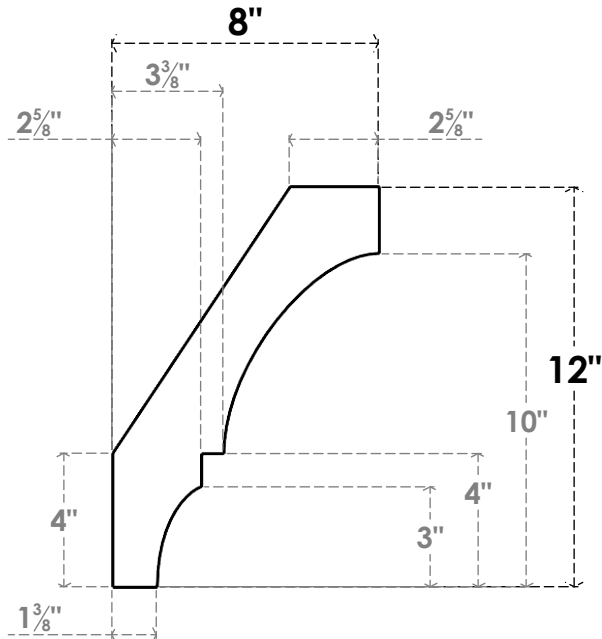

ITEM NUMBER: BRCURO030X08000X12000BOARCPR

3"W X 8"D X 12"H BALBOA ROUGH CEDAR WOODGRAIN OPEN
TIMBERTHANE BRACE, PRIMED TAN

SIDE PROFILE

FRONT PROFILE

ISOMETRIC

EKENA MILLWORK
2300 WEST MAIN ST.
CLARKSVILLE, TX 75426
TOLL FREE: 866-607-0453
WWW.EKENAMILLWORK.COM

NOTES

1. INSTALLATION TO BE COMPLETED IN ACCORDANCE WITH MANUFACTURER'S SPECIFICATIONS.
2. DRAWING MAY NOT BE TO SCALE
3. THIS DRAWING IS INTENDED FOR DESIGN AND PLANNING PURPOSES ONLY.
4. ALL INFORMATION CONTAINED HEREIN WAS CURRENT AT THE TIME OF DEVELOPMENT BUT MUST BE REVIEWED AND APPROVED BY THE PRODUCT MANUFACTURER TO BE CONSIDERED ACCURATE.
5. TIMBERTHANE ARCHITECTURAL PRODUCTS ARE MADE FROM HIGH DENSITY URETHANE AND COME FACTORY PRIMED