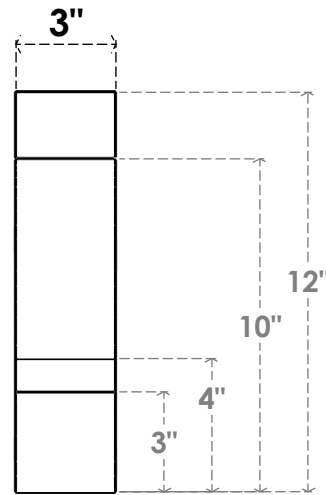

ITEM NUMBER: BRCURO030X08000X12000BOARCPR

3"W X 8"D X 12"H BALBOA ROUGH CEDAR WOODGRAIN OPEN
TIMBERTHANE BRACE, PRIMED TAN

SIDE PROFILE

FRONT PROFILE

ISOMETRIC

EKENA MILLWORK
2300 WEST MAIN ST.
CLARKSVILLE, TX 75426
TOLL FREE: 866-607-0453
WWW.EKENAMILLWORK.COM

NOTES

1. INSTALLATION TO BE COMPLETED IN ACCORDANCE WITH MANUFACTURER'S SPECIFICATIONS.
2. DRAWING MAY NOT BE TO SCALE
3. THIS DRAWING IS INTENDED FOR DESIGN AND PLANNING PURPOSES ONLY.
4. ALL INFORMATION CONTAINED HEREIN WAS CURRENT AT THE TIME OF DEVELOPMENT BUT MUST BE REVIEWED AND APPROVED BY THE PRODUCT MANUFACTURER TO BE CONSIDERED ACCURATE.
5. TIMBERTHANE ARCHITECTURAL PRODUCTS ARE MADE FROM HIGH DENSITY URETHANE AND COME FACTORY PRIMED