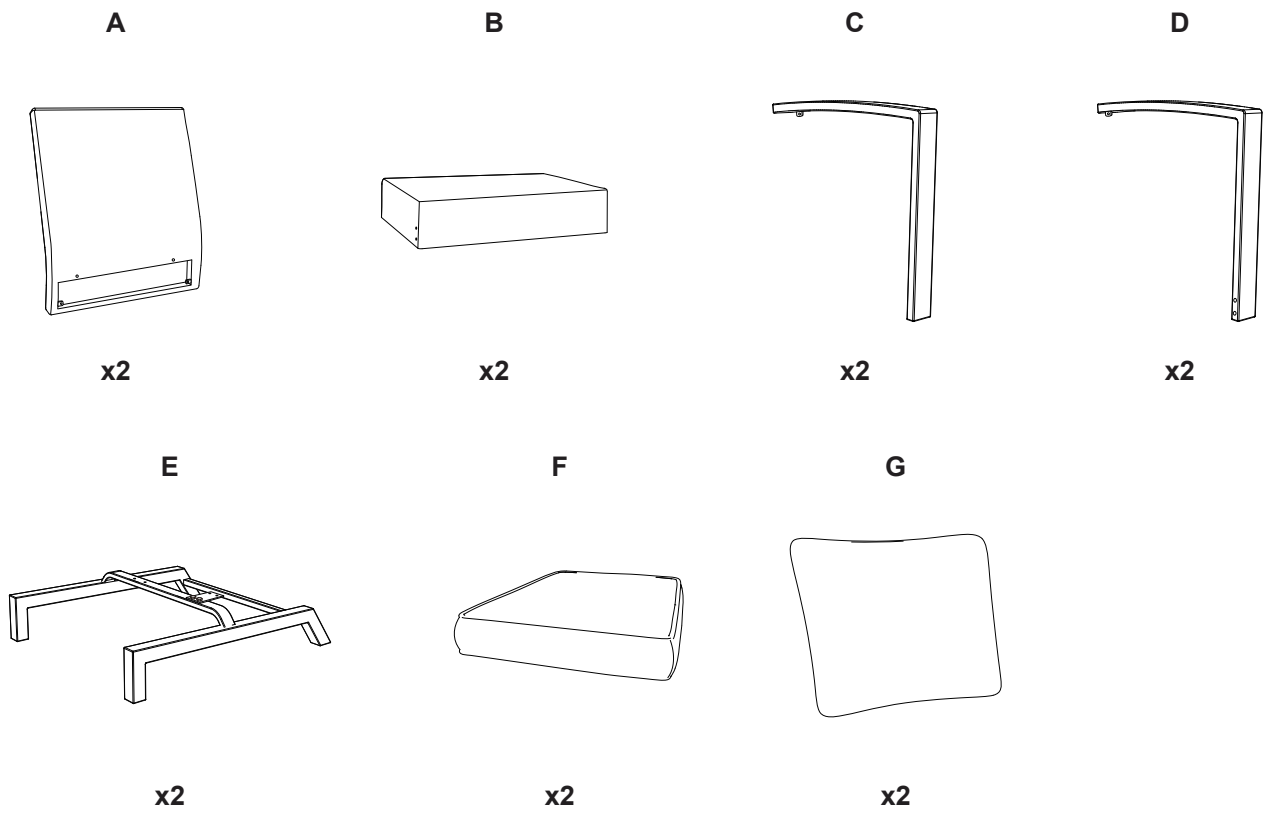

PACKAGE CONTENTS

HARDWARE CONTENTS