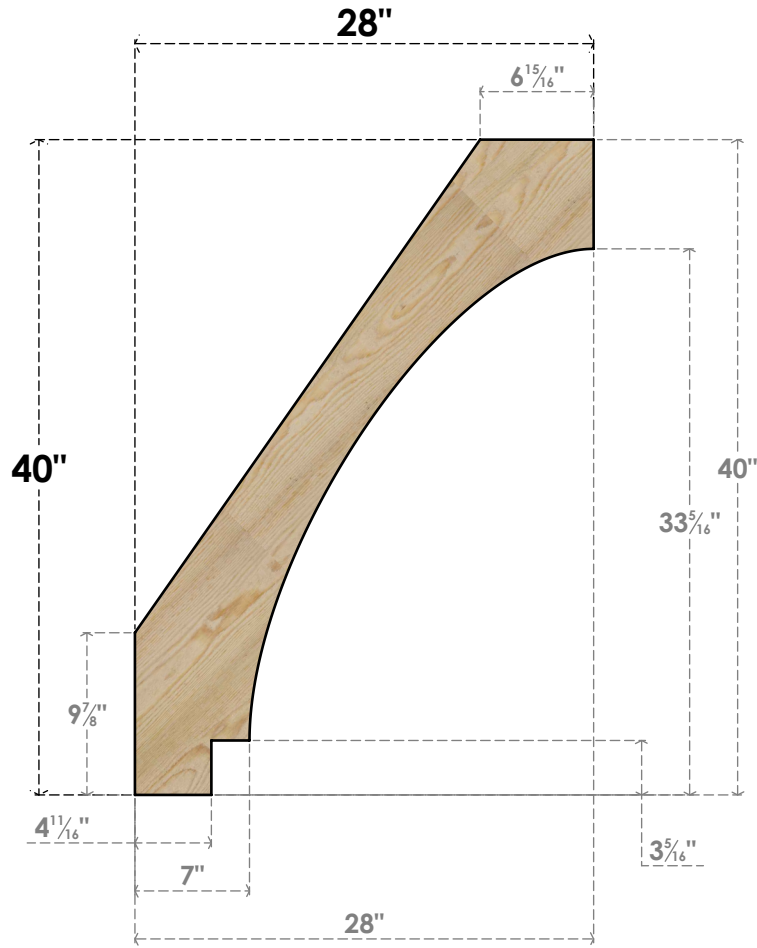

BRC06X28X40IMP00RDF

6"W X 28"D X 40"H IMPERIAL ROUGH SAWN BRACE, DOUGLAS FIR

SIDE

FRONT

EKENA MILLWORK
2300 WEST MAIN ST.
CLARKSVILLE, TX 75426
TOLL FREE: 866-607-0453
WWW.EKENAMILLWORK.COM

NOTES

1. INSTALLATION TO BE COMPLETED IN ACCORDANCE WITH MANUFACTURER'S SPECIFICATIONS.
2. DRAWING MAY NOT BE TO SCALE
3. THIS DRAWING IS INTENDED FOR DESIGN AND PLANNING PURPOSES ONLY.
4. ALL INFORMATION CONTAINED HEREIN WAS CURRENT AT THE TIME OF DEVELOPMENT BUT MUST BE REVIEWED AND APPROVED BY THE PRODUCT MANUFACTURER TO BE CONSIDERED ACCURATE.
5. PRODUCTS ARE NOT KILN DRIED. THIS ITEM IS UNIQUE AND WILL CONTAIN THE NATURAL VARIATIONS THAT THE WOOD SPECIES OFFERS. THIS MAY RESULT IN VARIATIONS UP TO 1/4"