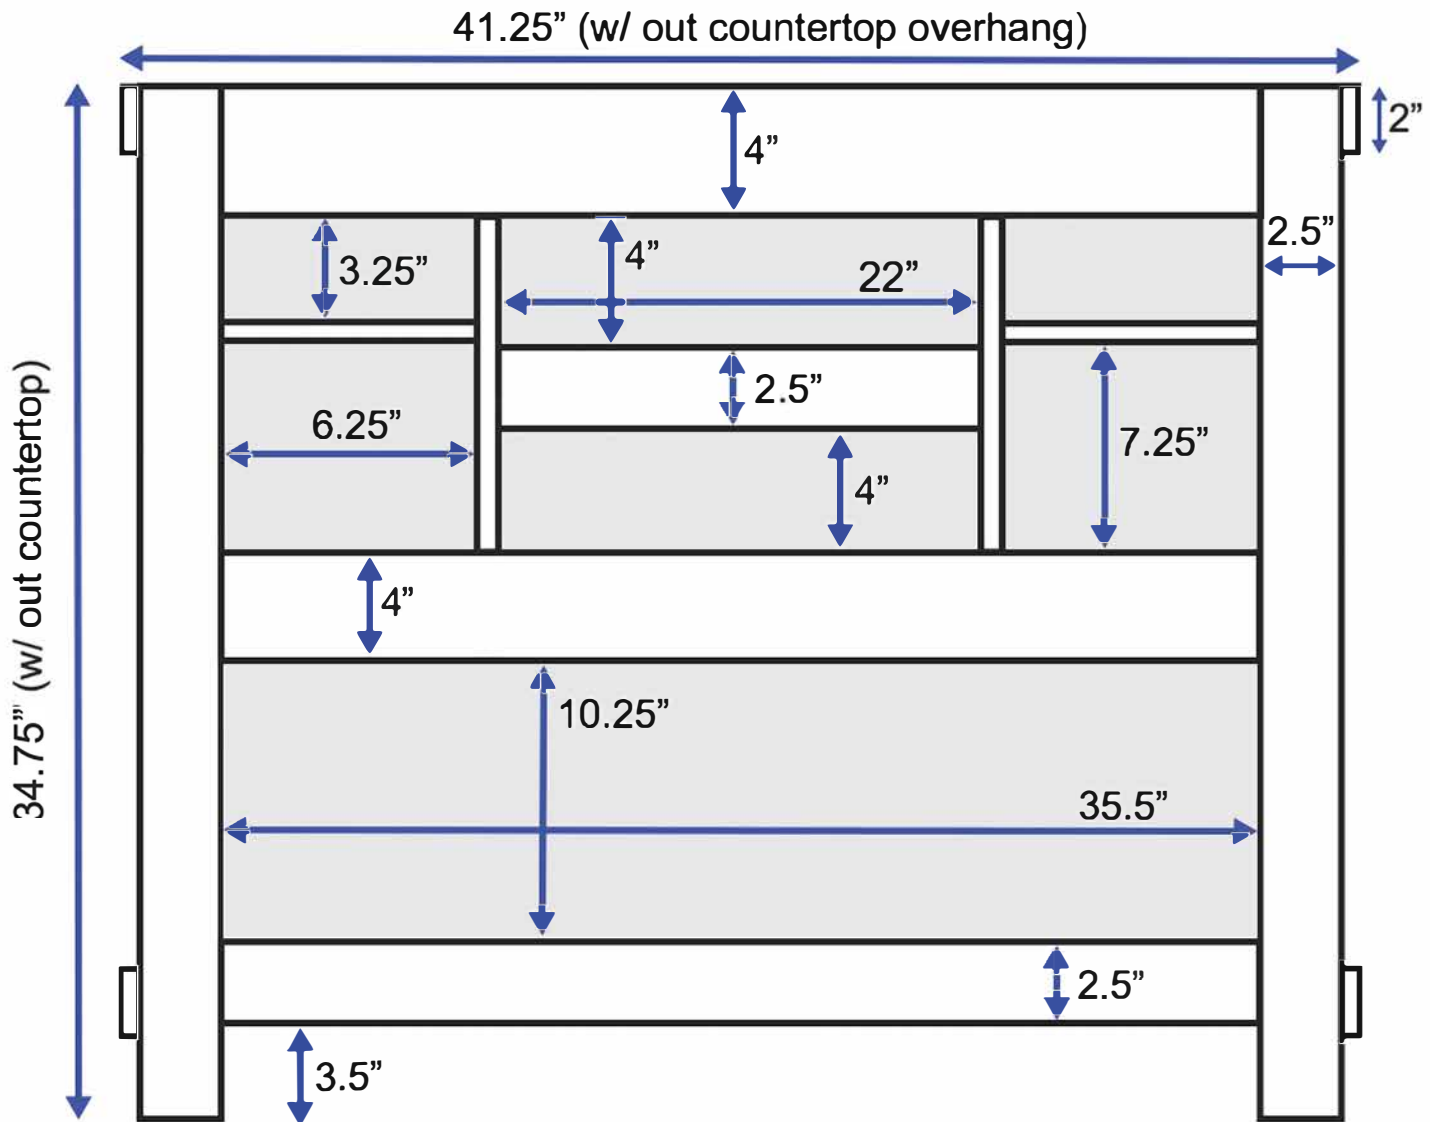

42-inch Bath Vanity (Back View)

All measurements are approximate and rounded to the nearest quarter inch.
Please allow for a slight margin of error.