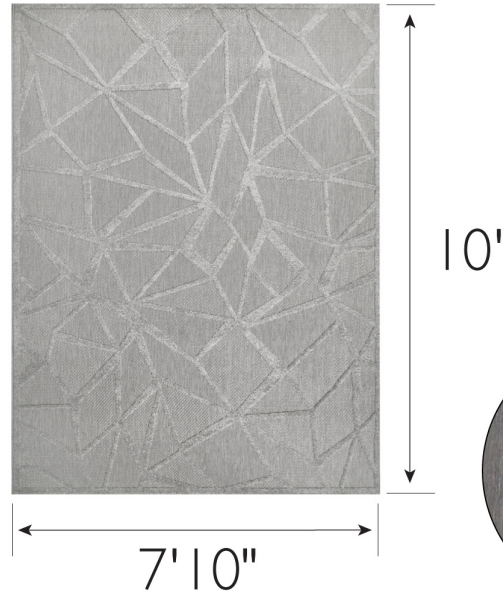

Specifications

RUGS

Indoor/Outdoor Area Rug 7'10" x 10'
Gray

0.2" Thick

SPECIFICATIONS

| | | | |
|-------------------------------|--------------------------|--------------------------------|--------------|
| MATERIAL: | Polypropylene | CONSTRUCTION: | Machine Made |
| BACKING MATERIAL: | Polypropylene | CONSTRUCTION TECHNIQUE: | Power Loom |
| INDOOR/OUTDOOR: | Indoor/Outdoor Use | REMOVABLE BACKING: | No |
| SHAPE: | Rectangle | NON-SLIP BACKING: | No |
| COLOR: | Gray | WATER RESISTANT: | Yes |
| ASSEMBLED DIMENSIONS: | 0.2" H x 7'10" W x 10' L | SAFE FOR HEATED FLOORS: | No |
| ASSEMBLED WEIGHT: | 15.65 lbs. | FLAME RETARDANT: | No |
| PILE HEIGHT: | 0.2" | ANTI-MICROBIAL: | No |
| PILE HEIGHT VARIATION: | Yes | | |
| RUG FRINGE OR TASSLE: | No | | |
| MACHINE WASHABLE: | No | | |
| RUG PAD RECOMMENDED: | Yes | | |