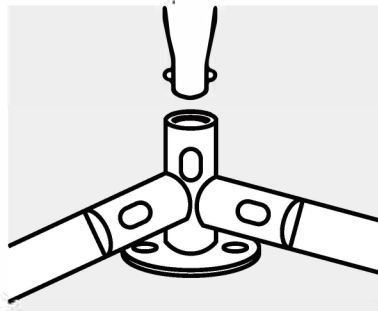

Parts list

| | | | |
|--|---|--|--|
| D 5pcs  | E 4 pcs  | F 3pcs  | G 1pc  |
| H 3pcs  | I 2pcs  | W M8 2pcs  | K 1pc  |
| L₁ M14 1pc  L₃ M5 1pc  L₂ M12 1pc  | J 2pcs  | hexagonal wire netting 1pc  SIZE: 945" x 59.1" | O 5pcs  |
| M 2pcs  L M6 2pcs  | V 1pc  | R 18pcs  | S 250pcs  Q 1pc Roof  |
| T 18pcs  P 4pcs  | U 2pcs  | Y 1pc  N 1pc  | Z M10 4 pcs  X 1pc  |
|  1 12pcs 53.9 inch pipe |  2 6pcs 62.4 inch pipe |  3 6pcs 36.22 inch pipe |  4 2pcs 41.7 inch pipe |
|  10 1pc 64.37 inch pipe |  C 1pc 19.5 inch pipe |  6 1pc 23.6 inch pipe |  7 1pc 70.47 inch pipe |
| |  9 1pcs 70.47 inch pipe |  A 1pcs 23.23 inch pipe |  have hole B |
| |  2pcs 57.09 inch pipe |  5 1pc 64.37 inch pipe | |

Installation Steps

Assembly

Step 1

| | | | |
|---|---|--|---|
| E 4 pcs  | F 3 pcs  | G 1 pc  |  1 6 pcs  4 2 pcs |
|---|---|--|---|

Step 2

Put # 3 and E together

Put # 3 and F together

Step 3

Let's put # 1, D and # 2 together

Step 5

Put the O and C together

Step 6

| | | | |
|---|--|---|---|
|  0 2pcs |  6 1pc |  5 1pc |  10 1pc |
|---|--|---|---|

Step 7

| | | | |
|--|--|--|--|
| <p>I 2pcs</p>  | <p>U 2pcs</p>  | <p>Z M10 4 pcs</p>  | <p>W M8 2 pcs</p>  |
|--|--|--|--|