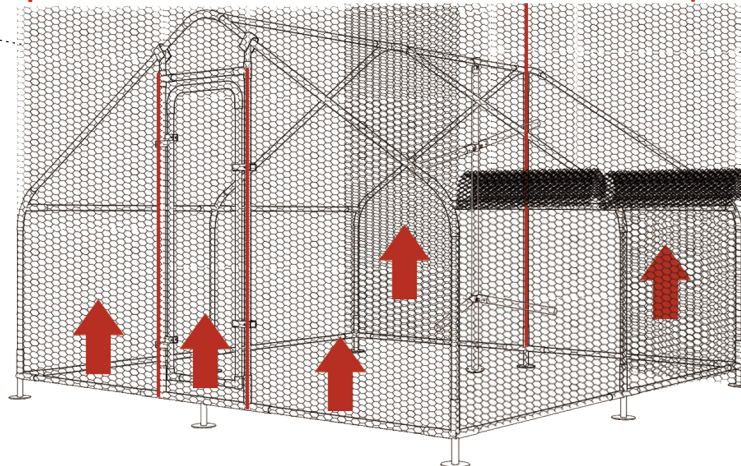

Step 11

hexagonal wire netting 1PC
SIZE: 945" x 59.1"

1. It's next to the roof. Use a cable tie to fix the hexagonal net on one side of the coop and unfold it

2. Then straighten the hexagonal net part, so that the chicken cage is stable

Step 12

Secure the whole net cover was locked with tie straps

Lock the net cover to the coop via tie straps

Step 13

| | |
|--|---|
|  18pcs  |  x1pc  |
|--|---|

Step 14

Step 15

Security/ Notice