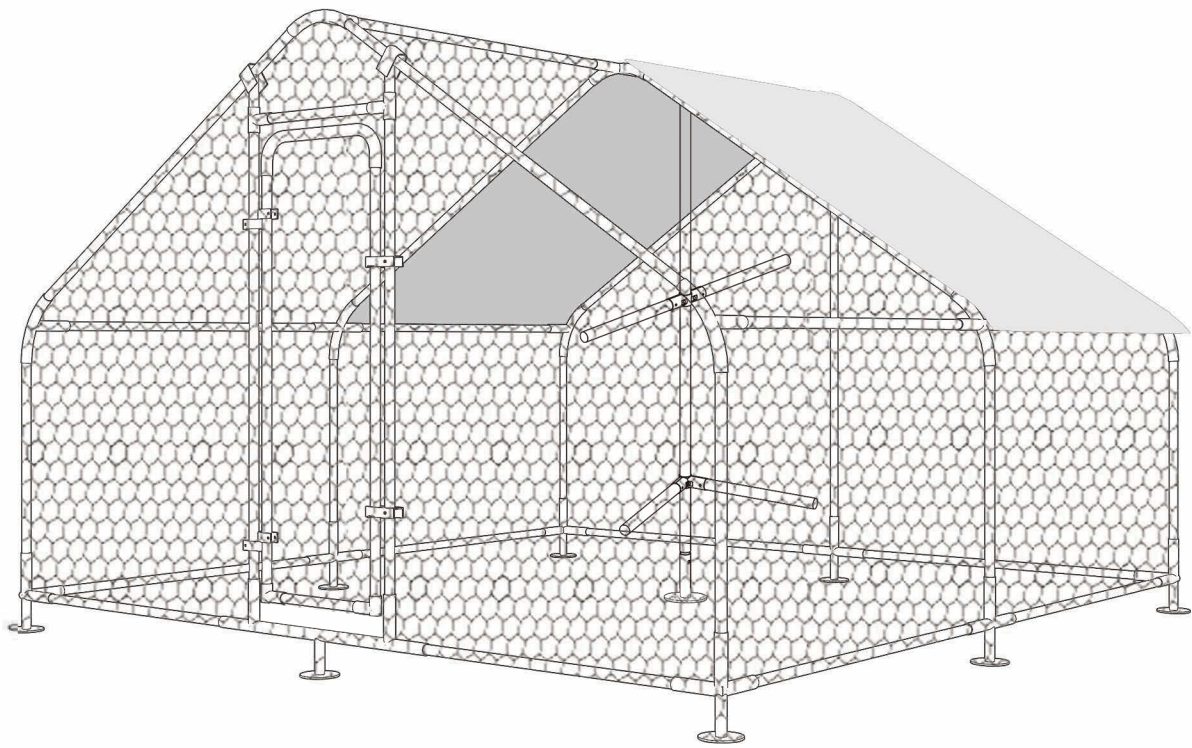

Chicken Coop