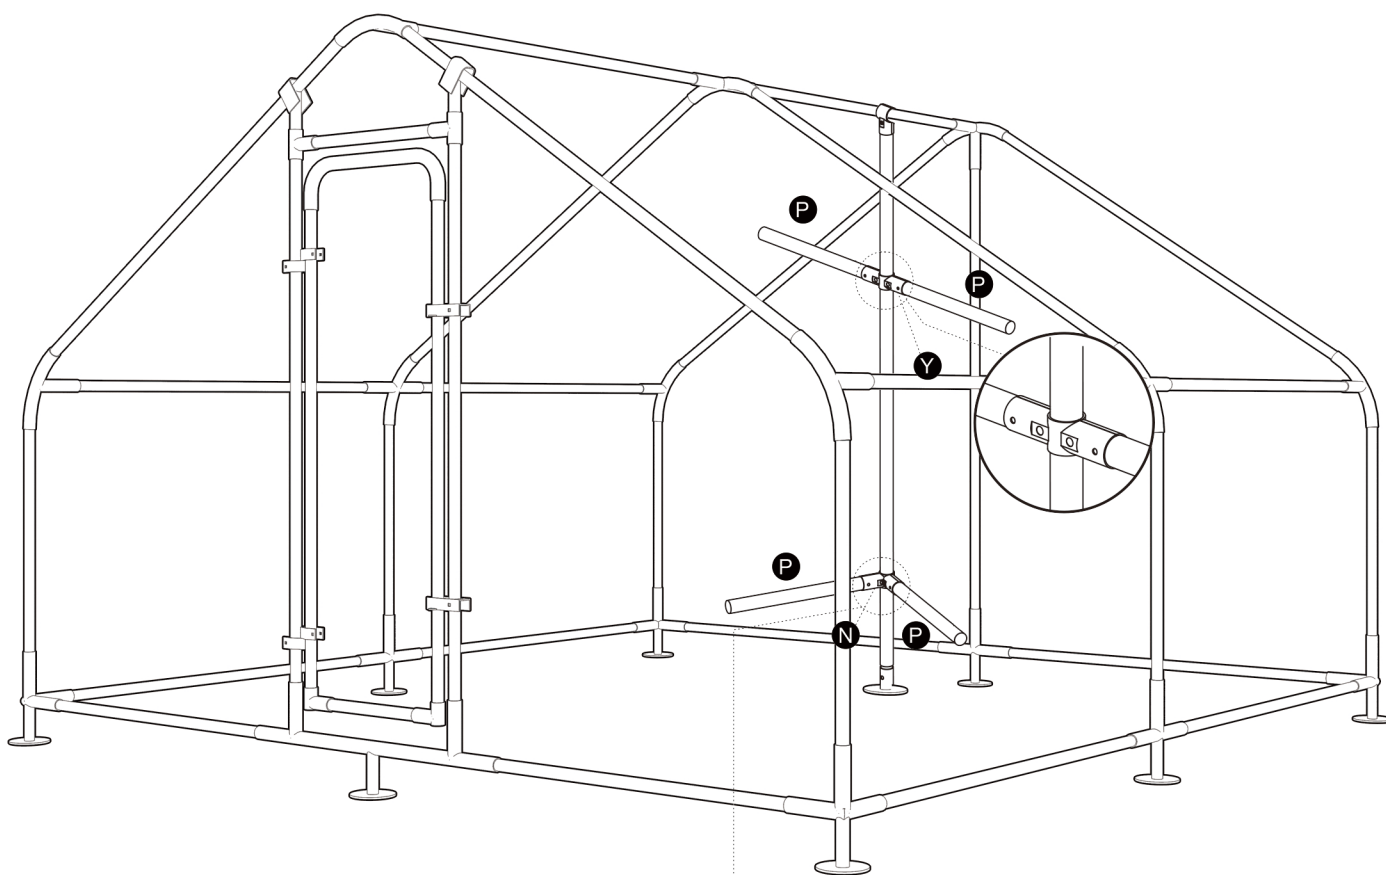

Put the I together

Step 8

| | |
|---|--|
| <p>L 2pcs M6</p>  | <p>M 2pcs</p>  |
|---|--|

Step 9

| | | | |
|---|---|---|---|
|  1pc |  |  1pc |  |
|  1pc |  | | |

Step 10

| | | |
|---|---|--|
| <p>Y</p>  <p>1pc</p> | <p>N</p>  <p>1pc</p> | <p>P</p>  <p>4pcs</p> |
|---|---|--|

Step 11

hexagonal wire netting 1PC
SIZE: 945" x 59.1"

1. It's next to the roof. Use a cable tie to fix the hexagonal net on one side of the coop and unfold it

2. Then straighten the hexagonal net part, so that the chicken cage is stable