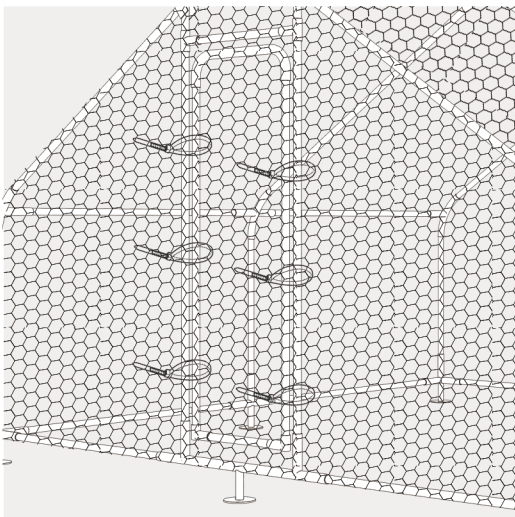

Put the I together

Step 8

| | |
|---|--|
| <p>L 2pcs M6</p>  | <p>M 2pcs</p>  |
|---|--|

Step 9

| | | | |
|---|---|---|---|
|  1pc |  |  1pc |  |
|  1pc |  | | |

Step 10

| | | |
|---|---|--|
| <p>Y</p>  <p>1pc</p> | <p>N</p>  <p>1pc</p> | <p>P</p>  <p>4pcs</p> |
|---|---|--|

Step 11

hexagonal wire netting 1PC
SIZE: 945" x 59.1"

1. It's next to the roof. Use a cable tie to fix the hexagonal net on one side of the coop and unfold it

2. Then straighten the hexagonal net part, so that the chicken cage is stable

Step 12

Secure the whole net cover was locked with tie straps

Lock the net cover to the coop via tie straps

Step 13

| | |
|--|---|
|  18pcs  |  x1pc  |
|--|---|

Step 14

Step 15

Security/ Notice