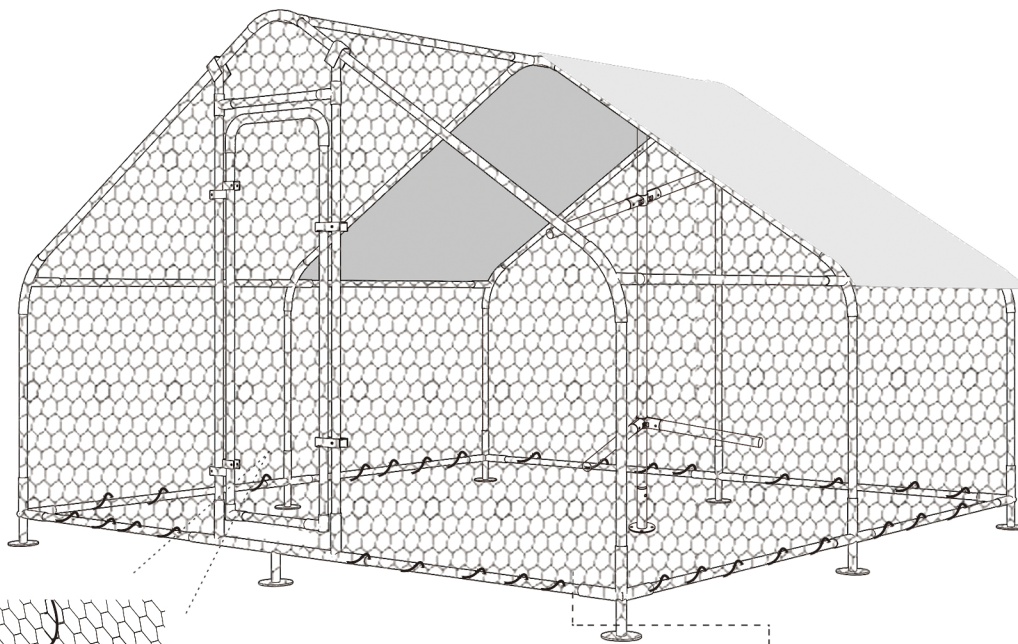

Step 11

hexagonal wire netting 1PC
SIZE: 945" x 59.1"

1. It's next to the roof. Use a cable tie to fix the hexagonal net on one side of the coop and unfold it

2. Then straighten the hexagonal net part, so that the chicken cage is stable

Step 12

Secure the whole net cover was locked with tie straps

Lock the net cover to the coop via tie straps

Step 13

| | |
|--|---|
|  18pcs  |  x1pc  |
|--|---|

Step 14

Step 15

Security/ Notice