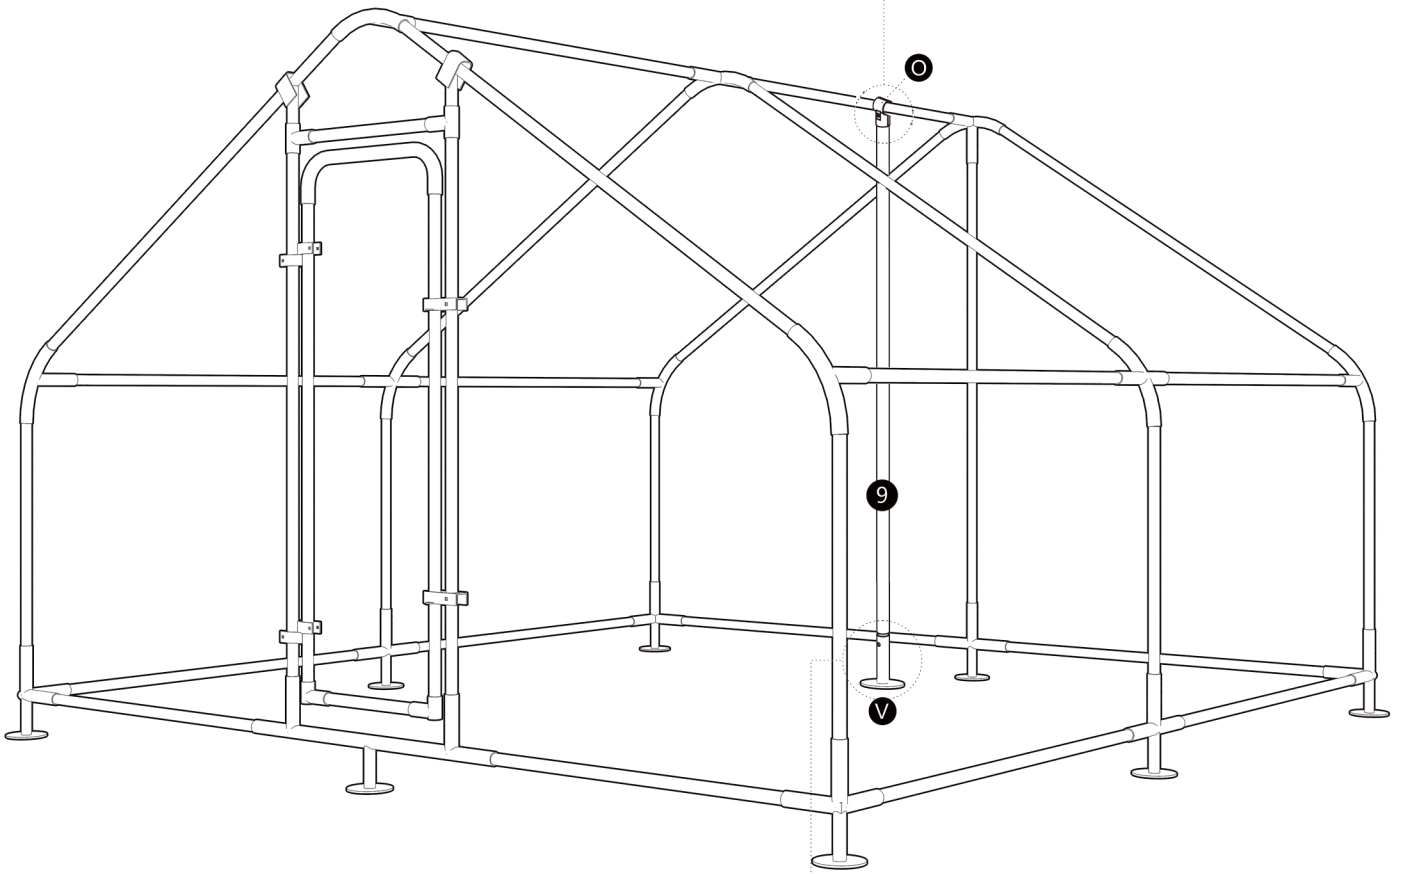

Step 9

1pc		1pc	
1pc