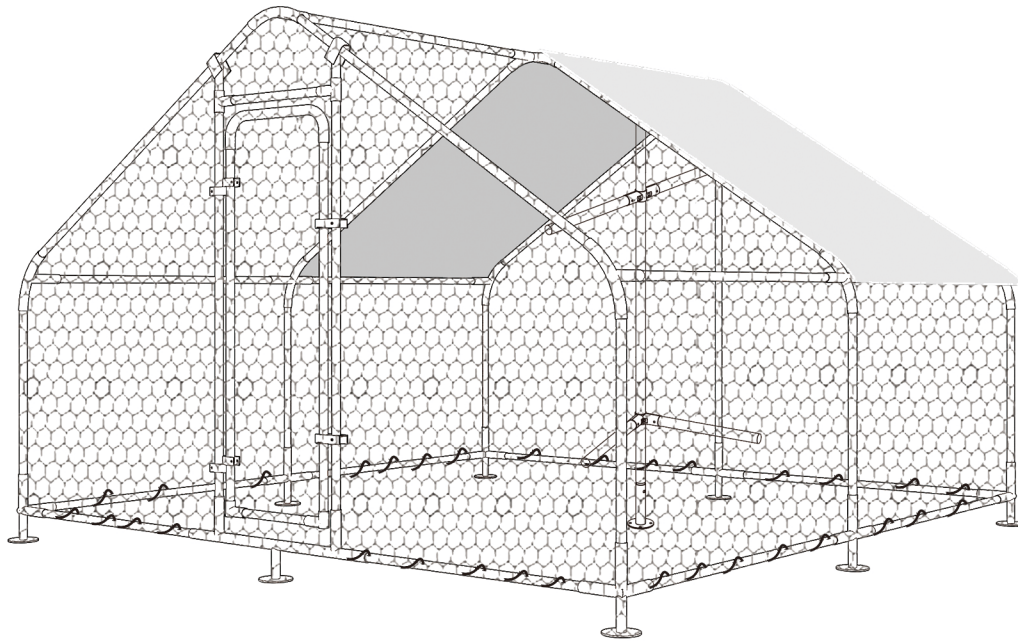

Step 11

hexagonal wire netting 1PC
SIZE: 945" x 59.1"

1. It's next to the roof. Use a cable tie to fix the hexagonal net on one side of the coop and unfold it

2. Then straighten the hexagonal net part, so that the chicken cage is stable

Step 12

Secure the whole net cover was locked with tie straps

Lock the net cover to the coop via tie straps

Step 13

| | |
|--|---|
|  18pcs  |  x1pc  |
|--|---|

Step 14

Step 15

Security/ Notice