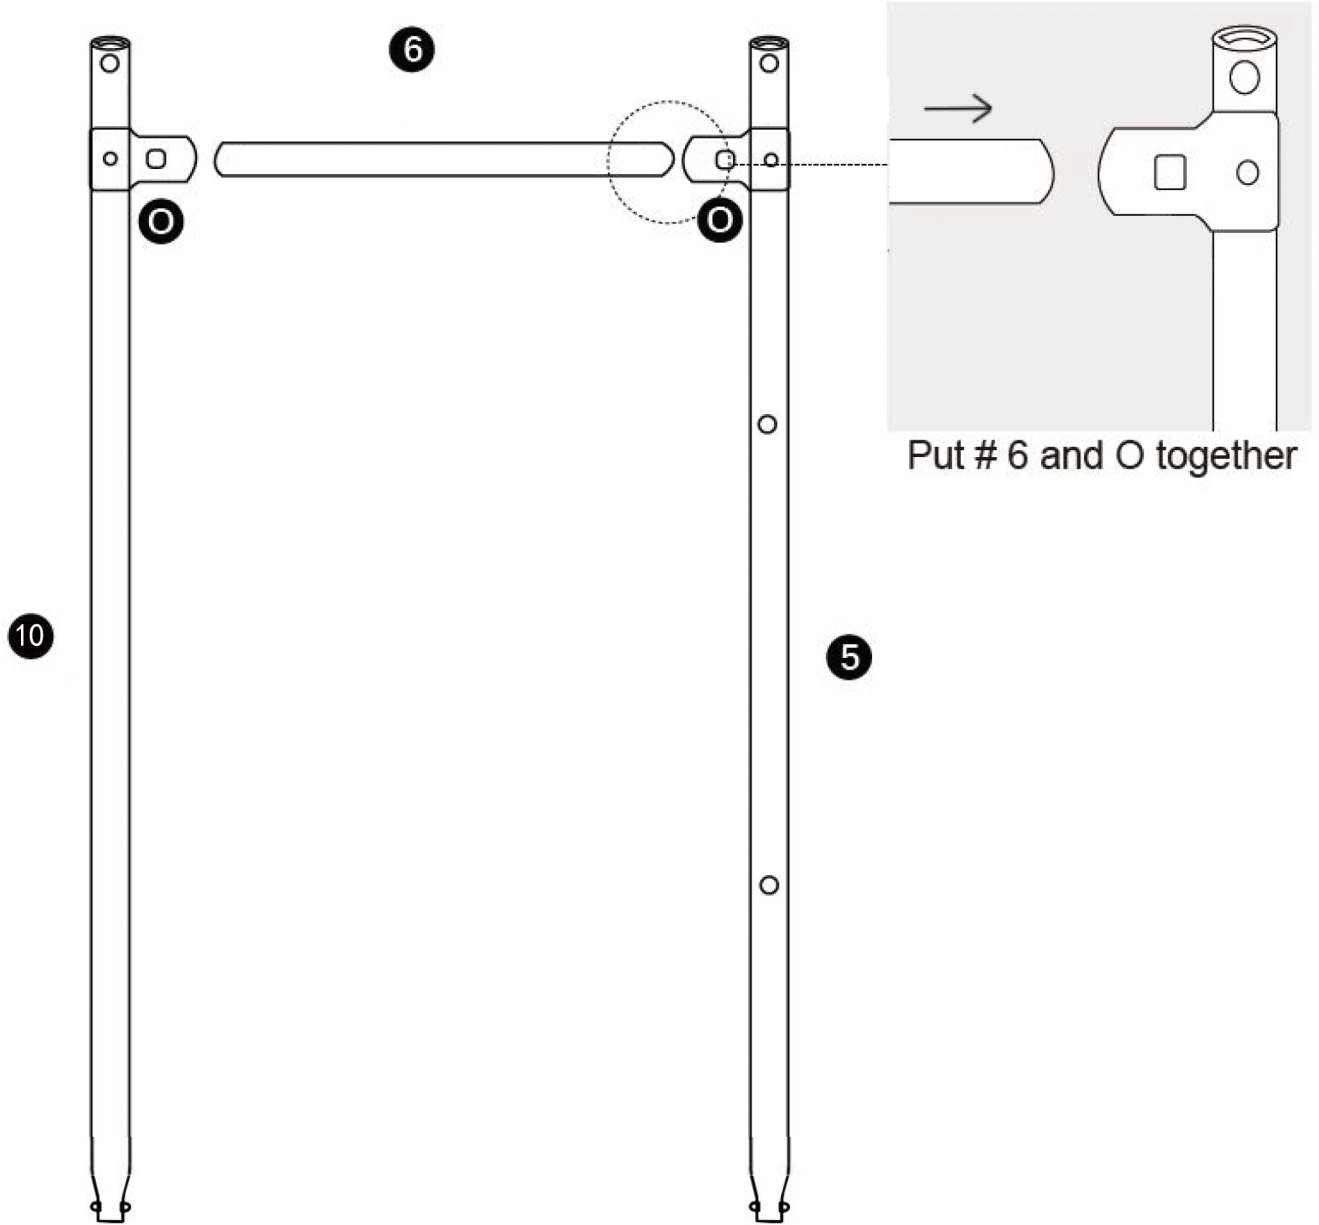

Installation Steps

Assembly

Step 1

| | | | |
|---|---|--|---|
| E 4 pcs  | F 3 pcs  | G 1 pc  |  1 6 pcs  4 2 pcs |
|---|---|--|---|

Step 2

Put # 3 and E together

Put # 3 and F together

Step 3

Let's put # 1, D and # 2 together

Step 5

Put the O and C together

Step 6

| | | | |
|---|--|---|---|
|  0 2pcs |  6 1pc |  5 1pc |  10 1pc |
|---|--|---|---|

Step 7

| | | | |
|--|--|--|--|
| <p>I 2pcs</p>  | <p>U 2pcs</p>  | <p>Z M10 4 pcs</p>  | <p>W M8 2 pcs</p>  |
|--|--|--|--|

Put the I together

Step 8

| | |
|---|--|
| <p>L 2pcs M6</p>  | <p>M 2pcs</p>  |
|---|--|

Step 9

| | | | |
|---|---|---|---|
|  1pc |  |  1pc |  |
|  1pc |  | | |

Step 10

| | | |
|---|---|--|
| <p>Y</p>  <p>1pc</p> | <p>N</p>  <p>1pc</p> | <p>P</p>  <p>4pcs</p> |
|---|---|--|

Step 11

hexagonal wire netting 1PC
SIZE: 945" x 59.1"

1. It's next to the roof. Use a cable tie to fix the hexagonal net on one side of the coop and unfold it

2. Then straighten the hexagonal net part, so that the chicken cage is stable