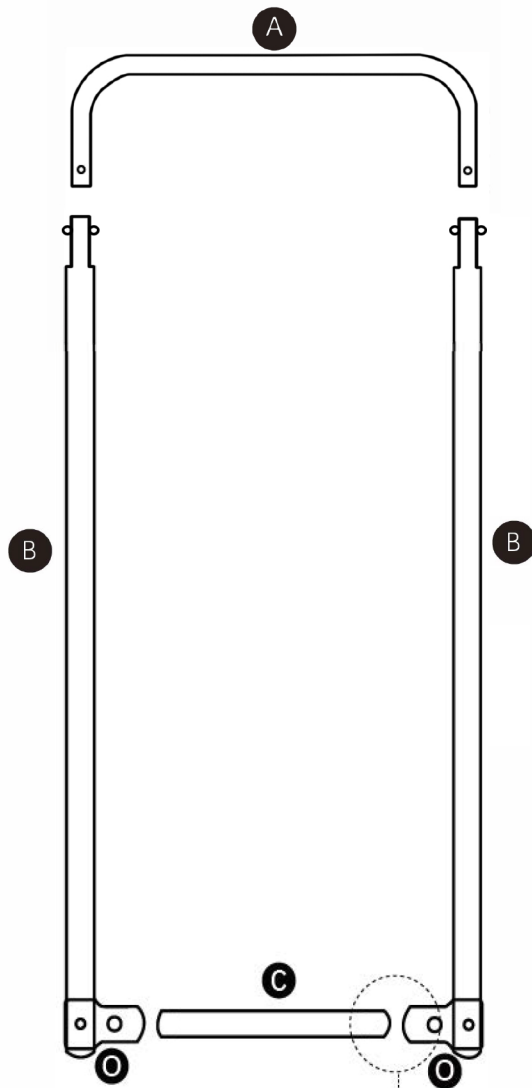

Parts list

| | | | |
|--|---|--|--|
| D 5pcs  | E 4 pcs  | F 3pcs  | G 1pc  |
| H 3pcs  | I 2pcs  | W M8 2pcs  | K 1pc  |
| L₁ M14 1pc  L₃ M5 1pc  L₂ M12 1pc  | J 2pcs  | hexagonal wire netting 1pc  SIZE: 945" x 59.1" | O 5pcs  |
| M 2pcs  L M6 2pcs  | V 1pc  | R 18pcs  | S 250pcs  Q 1pc Roof  |
| T 18pcs  P 4pcs  | U 2pcs  | Y 1pc  N 1pc  | Z M10 4 pcs  X 1pc  |
|  1 12pcs 53.9 inch pipe |  2 6pcs 62.4 inch pipe |  3 6pcs 36.22 inch pipe |  4 2pcs 41.7 inch pipe |
|  10 1pc 64.37 inch pipe |  C 1pc 19.5 inch pipe |  6 1pc 23.6 inch pipe |  7 1pc 70.47 inch pipe |
| |  9 1pcs 70.47 inch pipe |  A 1pcs 23.23 inch pipe |  have hole B |
| |  2pcs 57.09 inch pipe |  5 1pc 64.37 inch pipe | |

Installation Steps

Assembly

Step 1

| | | | |
|---|---|--|---|
| E 4 pcs  | F 3 pcs  | G 1 pc  |  1 6 pcs  4 2 pcs |
|---|---|--|---|

Step 2

Put # 3 and E together

Put # 3 and F together

Step 3

| | | |
|--|--|--|
|  <p>H 2pcs</p> |  <p>D 4pcs</p> | <p>1 4pcs</p>  |
| | | <p>7 1pc</p>  |

Put the H and # 3 together

Put the D and # 3 together

Step 4

| | | | |
|--|---|---|---|
|  <p>D 1pc</p> |  <p>X 1pc</p> |  <p>H 1pc</p> | <p>2 6pcs</p>  <p>1 2pcs</p>  |
|--|---|---|---|

Let's put # 1, D and # 2 together

Step 5

Put the O and C together

Step 6

| | | | |
|---|--|---|---|
|  0 2pcs |  6 1pc |  5 1pc |  10 1pc |
|---|--|---|---|

Step 7

| | | | |
|--|--|--|--|
| <p>I 2pcs</p>  | <p>U 2pcs</p>  | <p>Z M10 4 pcs</p>  | <p>W M8 2 pcs</p>  |
|--|--|--|--|