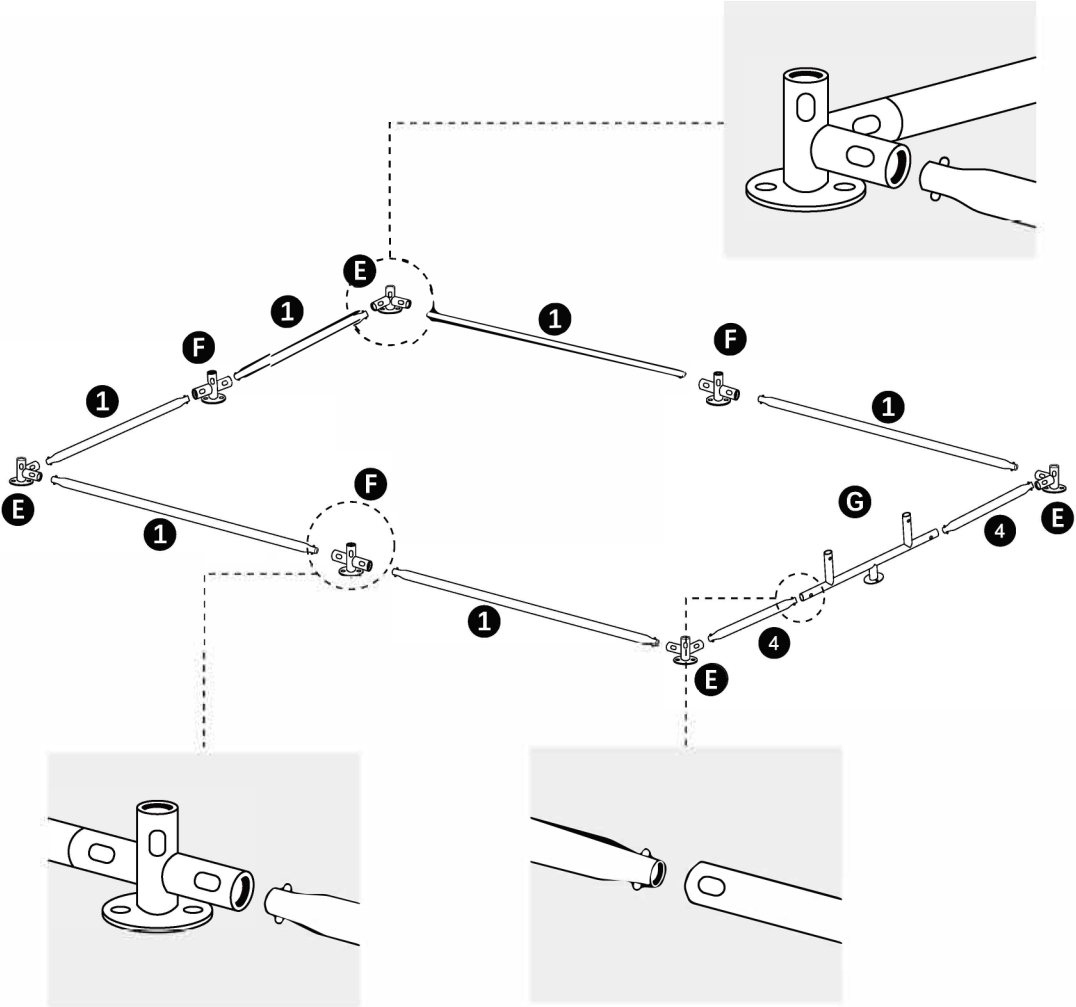

Parts list

| | | | |
|--|---|--|--|
| D 5pcs  | E 4 pcs  | F 3pcs  | G 1pc  |
| H 3pcs  | I 2pcs  | W M8 2pcs  | K 1pc  |
| L₁ M14 1pc  L₃ M5 1pc  L₂ M12 1pc  | J 2pcs  | hexagonal wire netting 1pc  SIZE: 945" x 59.1" | O 5pcs  |
| M 2pcs  L M6 2pcs  | V 1pc  | R 18pcs  | S 250pcs  Q 1pc Roof  |
| T 18pcs  P 4pcs  | U 2pcs  | Y 1pc  N 1pc  | Z M10 4 pcs  X 1pc  |
|  1 12pcs 53.9 inch pipe |  2 6pcs 62.4 inch pipe |  3 6pcs 36.22 inch pipe |  4 2pcs 41.7 inch pipe |
|  10 1pc 64.37 inch pipe |  C 1pc 19.5 inch pipe |  6 1pc 23.6 inch pipe |  7 1pc 70.47 inch pipe |
| |  9 1pcs 70.47 inch pipe |  A 1pcs 23.23 inch pipe |  have hole B |
| |  2pcs 57.09 inch pipe |  5 1pc 64.37 inch pipe | |

Installation Steps

Assembly

Step 1

| | | | |
|---|---|--|---|
| E 4 pcs  | F 3 pcs  | G 1 pc  |  1 6 pcs  4 2 pcs |
|---|---|--|---|

Step 2

Put # 3 and E together

Put # 3 and F together

Step 3