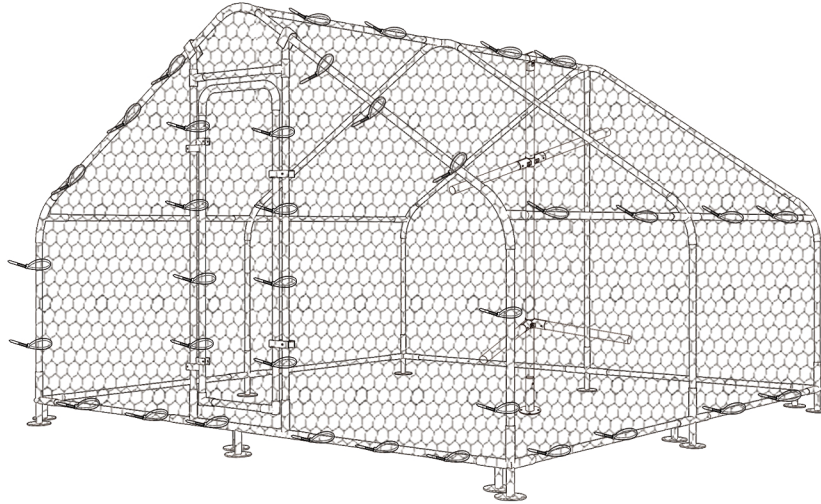

Step 11

hexagonal wire netting 1PC
SIZE: 945" x 59.1"

1. It's next to the roof. Use a cable tie to fix the hexagonal net on one side of the coop and unfold it

2. Then straighten the hexagonal net part, so that the chicken cage is stable

Step 12

Secure the whole net cover was locked with tie straps

Lock the net cover to the coop via tie straps

Step 13

| | |
|--|---|
|  18pcs  |  x1pc  |
|--|---|

Step 14

Step 15

Security/ Notice