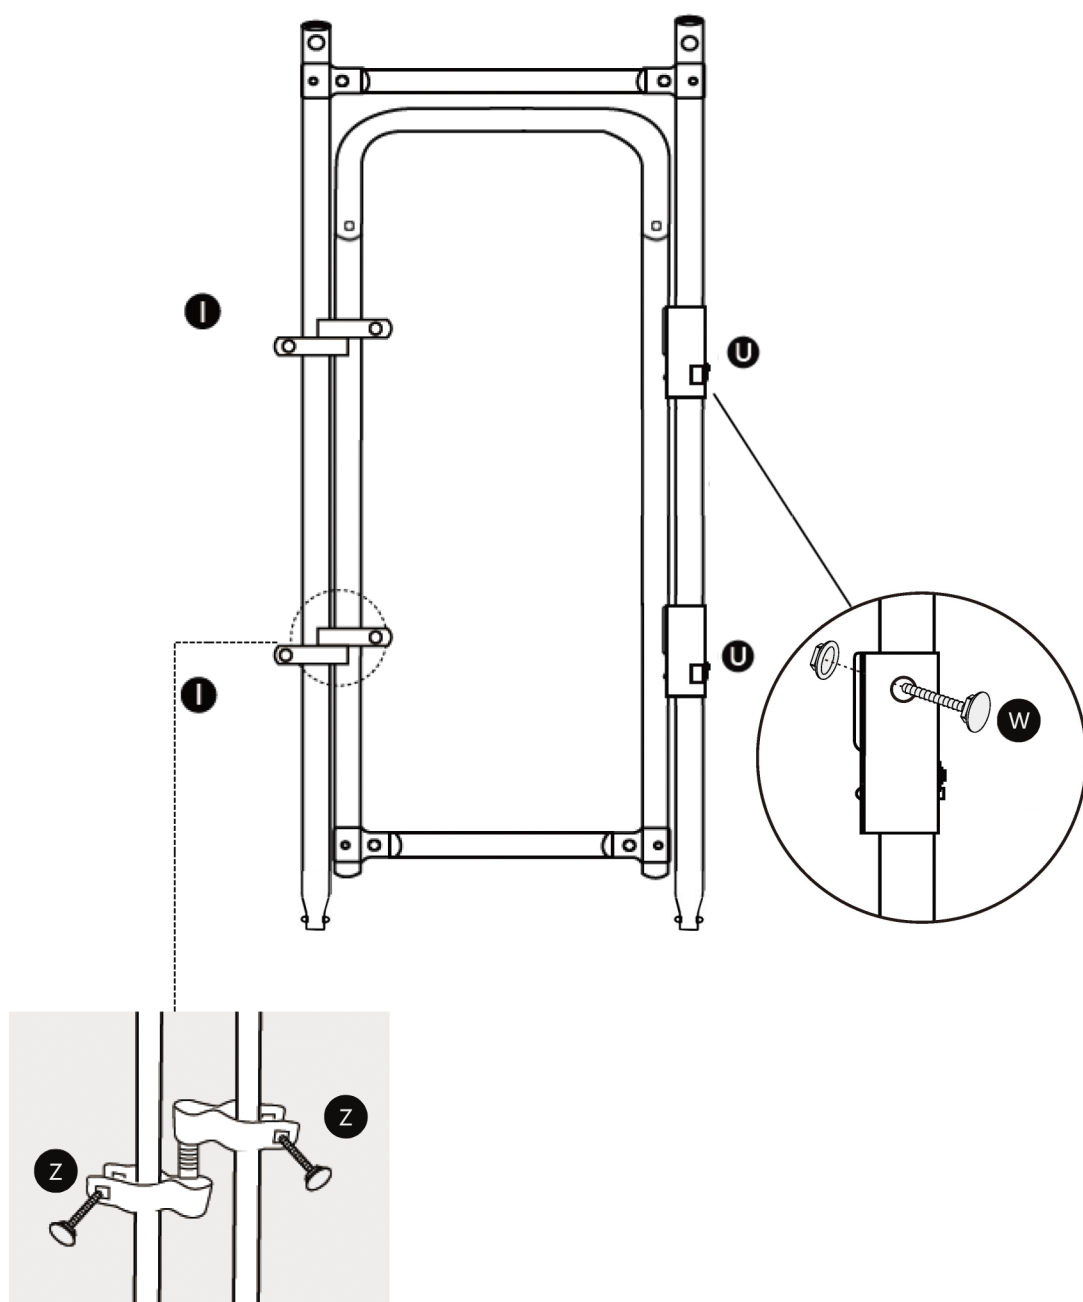

Let's put # 1, D and # 2 together

Step 5

Put the O and C together

Step 6

| | | | |
|---|--|---|---|
|  0 2pcs |  6 1pc |  5 1pc |  10 1pc |
|---|--|---|---|

Step 7

| | | | |
|--|--|--|--|
| <p>I 2pcs</p>  | <p>U 2pcs</p>  | <p>Z M10 4 pcs</p>  | <p>W M8 2 pcs</p>  |
|--|--|--|--|

Step 11

hexagonal wire netting 1PC
SIZE: 945" x 59.1"

1. It's next to the roof. Use a cable tie to fix the hexagonal net on one side of the coop and unfold it

2. Then straighten the hexagonal net part, so that the chicken cage is stable