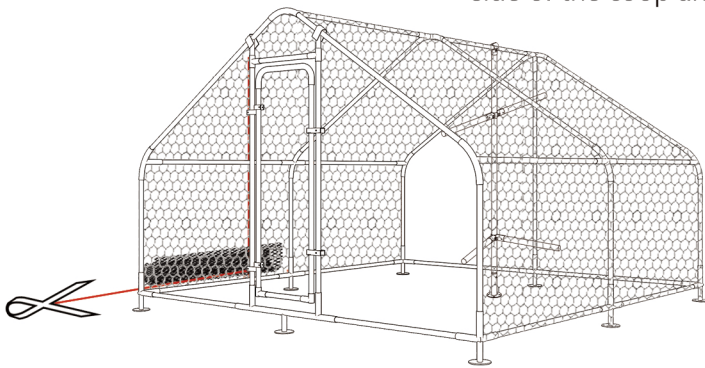

Put the I together

Step 8

| | |
|---|--|
| <p>L 2pcs M6</p>  | <p>M 2pcs</p>  |
|---|--|

Step 9

| | | | |
|---|---|---|---|
|  1pc |  |  1pc |  |
|  1pc |  | | |

Step 10

| | | |
|---|---|--|
| <p>Y</p>  <p>1pc</p> | <p>N</p>  <p>1pc</p> | <p>P</p>  <p>4pcs</p> |
|---|---|--|

Step 11

hexagonal wire netting 1PC
SIZE: 945" x 59.1"

1. It's next to the roof. Use a cable tie to fix the hexagonal net on one side of the coop and unfold it

2. Then straighten the hexagonal net part, so that the chicken cage is stable