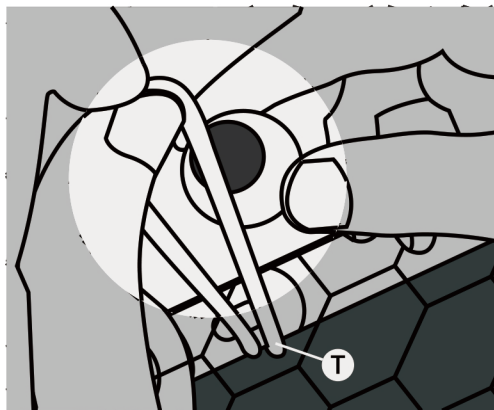

Step 11

hexagonal wire netting 1PC
SIZE: 945" x 59.1"

1. It's next to the roof. Use a cable tie to fix the hexagonal net on one side of the coop and unfold it

2. Then straighten the hexagonal net part, so that the chicken cage is stable

Step 12

Secure the whole net cover was locked with tie straps

Lock the net cover to the coop via tie straps

Step 13

| | |
|--|---|
|  18pcs  |  x1pc  |
|--|---|

Step 14

Step 15

Security/ Notice