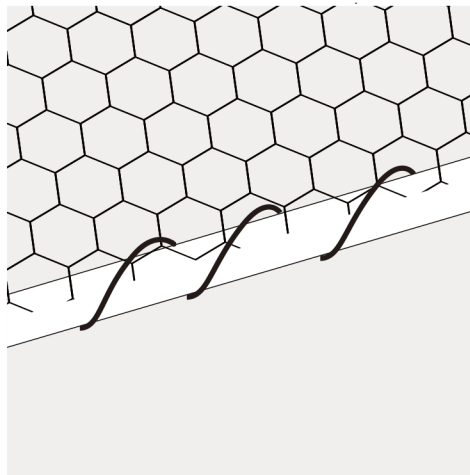

Step 11

hexagonal wire netting 1PC
SIZE: 945" x 59.1"

1. It's next to the roof. Use a cable tie to fix the hexagonal net on one side of the coop and unfold it

2. Then straighten the hexagonal net part, so that the chicken cage is stable

Step 12

Secure the whole net cover was locked with tie straps

Lock the net cover to the coop via tie straps

Step 13

| | |
|--|---|
|  18pcs  |  x1pc  |
|--|---|

Step 14

Step 15

Security/ Notice