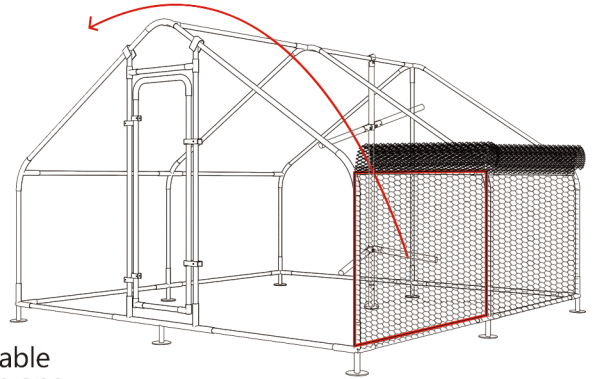

Put the I together

Step 8

| | |
|---|--|
| <p>L 2pcs M6</p>  | <p>M 2pcs</p>  |
|---|--|

Step 9

| | | | |
|---|---|---|---|
|  1pc |  |  1pc |  |
|  1pc |  | | |

Step 10

| | | |
|---|---|--|
| <p>Y</p>  <p>1pc</p> | <p>N</p>  <p>1pc</p> | <p>P</p>  <p>4pcs</p> |
|---|---|--|

Step 11

hexagonal wire netting 1PC
SIZE: 945" x 59.1"

1. It's next to the roof. Use a cable tie to fix the hexagonal net on one side of the coop and unfold it

2. Then straighten the hexagonal net part, so that the chicken cage is stable