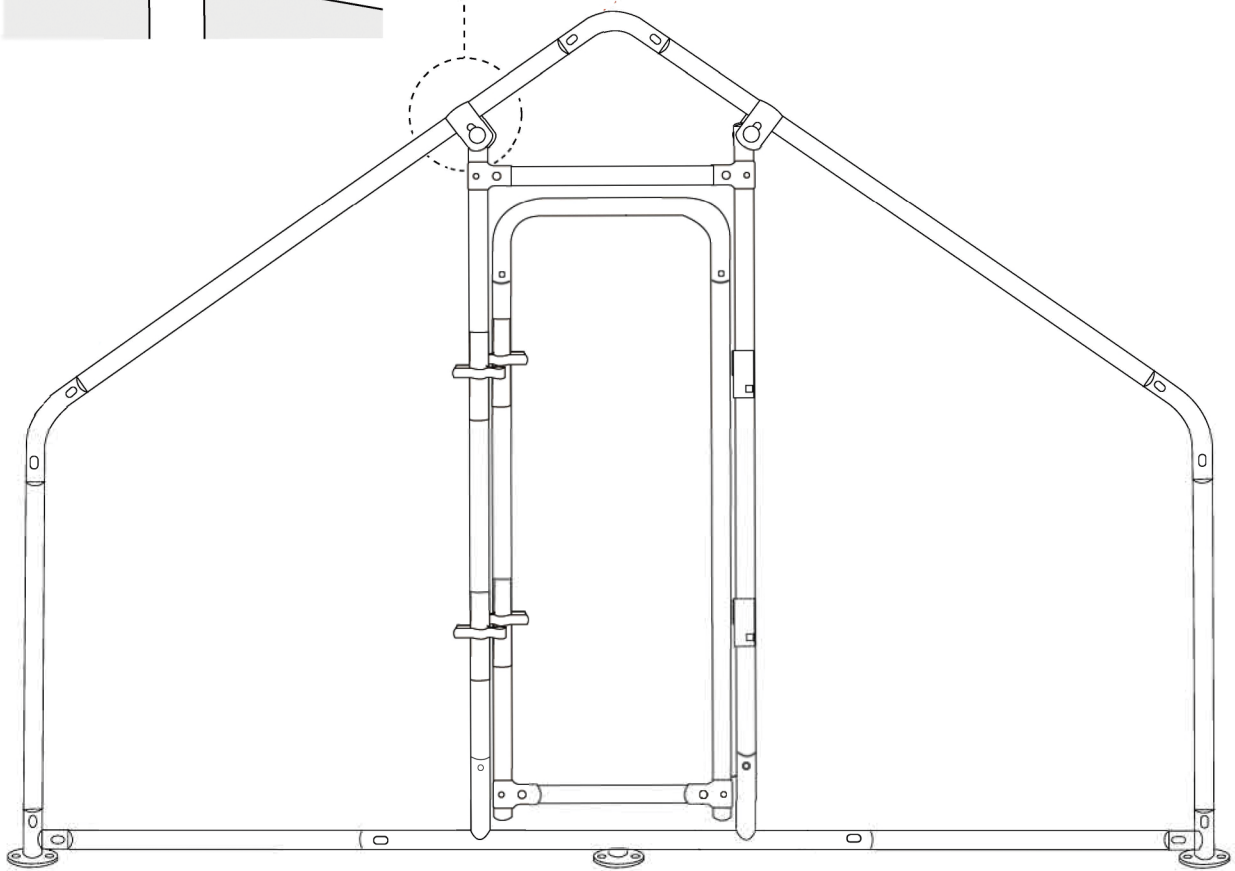

Step 8

L 2pcs M6	M 2pcs