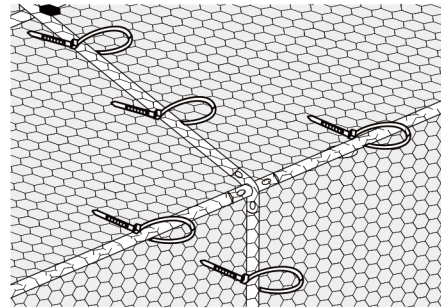

Put the I together

Step 8

| | |
|---|--|
| <p>L 2pcs M6</p>  | <p>M 2pcs</p>  |
|---|--|

Step 9

| | | | |
|---|---|---|---|
|  1pc |  |  1pc |  |
|  1pc |  | | |

Step 10

| | | |
|---|---|--|
| <p>Y</p>  <p>1pc</p> | <p>N</p>  <p>1pc</p> | <p>P</p>  <p>4pcs</p> |
|---|---|--|

Step 11

hexagonal wire netting 1PC
SIZE: 945" x 59.1"

1. It's next to the roof. Use a cable tie to fix the hexagonal net on one side of the coop and unfold it

2. Then straighten the hexagonal net part, so that the chicken cage is stable

Step 12

Secure the whole net cover was locked with tie straps

Lock the net cover to the coop via tie straps

Step 13

| | |
|--|---|
|  18pcs  |  x1pc  |
|--|---|

Step 14

Step 15

Security/ Notice