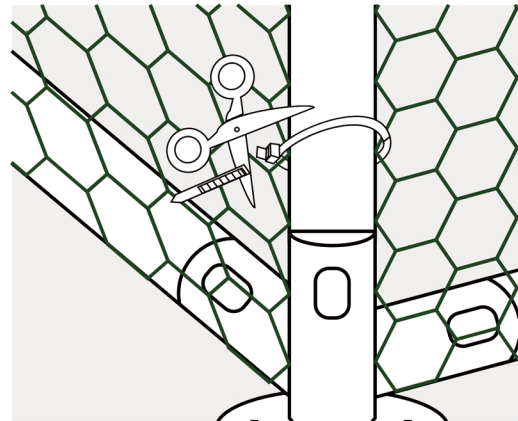

Put the I together

Step 8

| | |
|---|--|
| <p>L 2pcs M6</p>  | <p>M 2pcs</p>  |
|---|--|

Step 9

| | | | |
|---|---|---|---|
|  1pc |  |  1pc |  |
|  1pc |  | | |

Step 10

| | | |
|---|---|--|
| <p>Y</p>  <p>1pc</p> | <p>N</p>  <p>1pc</p> | <p>P</p>  <p>4pcs</p> |
|---|---|--|

Step 11

hexagonal wire netting 1PC
SIZE: 945" x 59.1"

1. It's next to the roof. Use a cable tie to fix the hexagonal net on one side of the coop and unfold it

2. Then straighten the hexagonal net part, so that the chicken cage is stable

Step 12

Secure the whole net cover was locked with tie straps

Lock the net cover to the coop via tie straps

Step 13

| | |
|--|---|
|  18pcs  |  x1pc  |
|--|---|

Step 14

Step 15

Security/ Notice