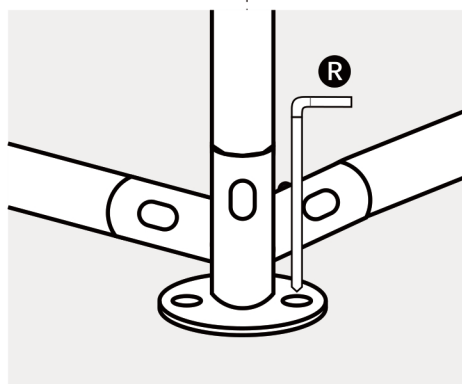

Step 11

hexagonal wire netting 1PC
SIZE: 945" x 59.1"

1. It's next to the roof. Use a cable tie to fix the hexagonal net on one side of the coop and unfold it

2. Then straighten the hexagonal net part, so that the chicken cage is stable

Step 12

Secure the whole net cover was locked with tie straps

Lock the net cover to the coop via tie straps

Step 13

| | |
|--|---|
|  18pcs  |  x1pc  |
|--|---|

Step 14

Step 15

Security/ Notice