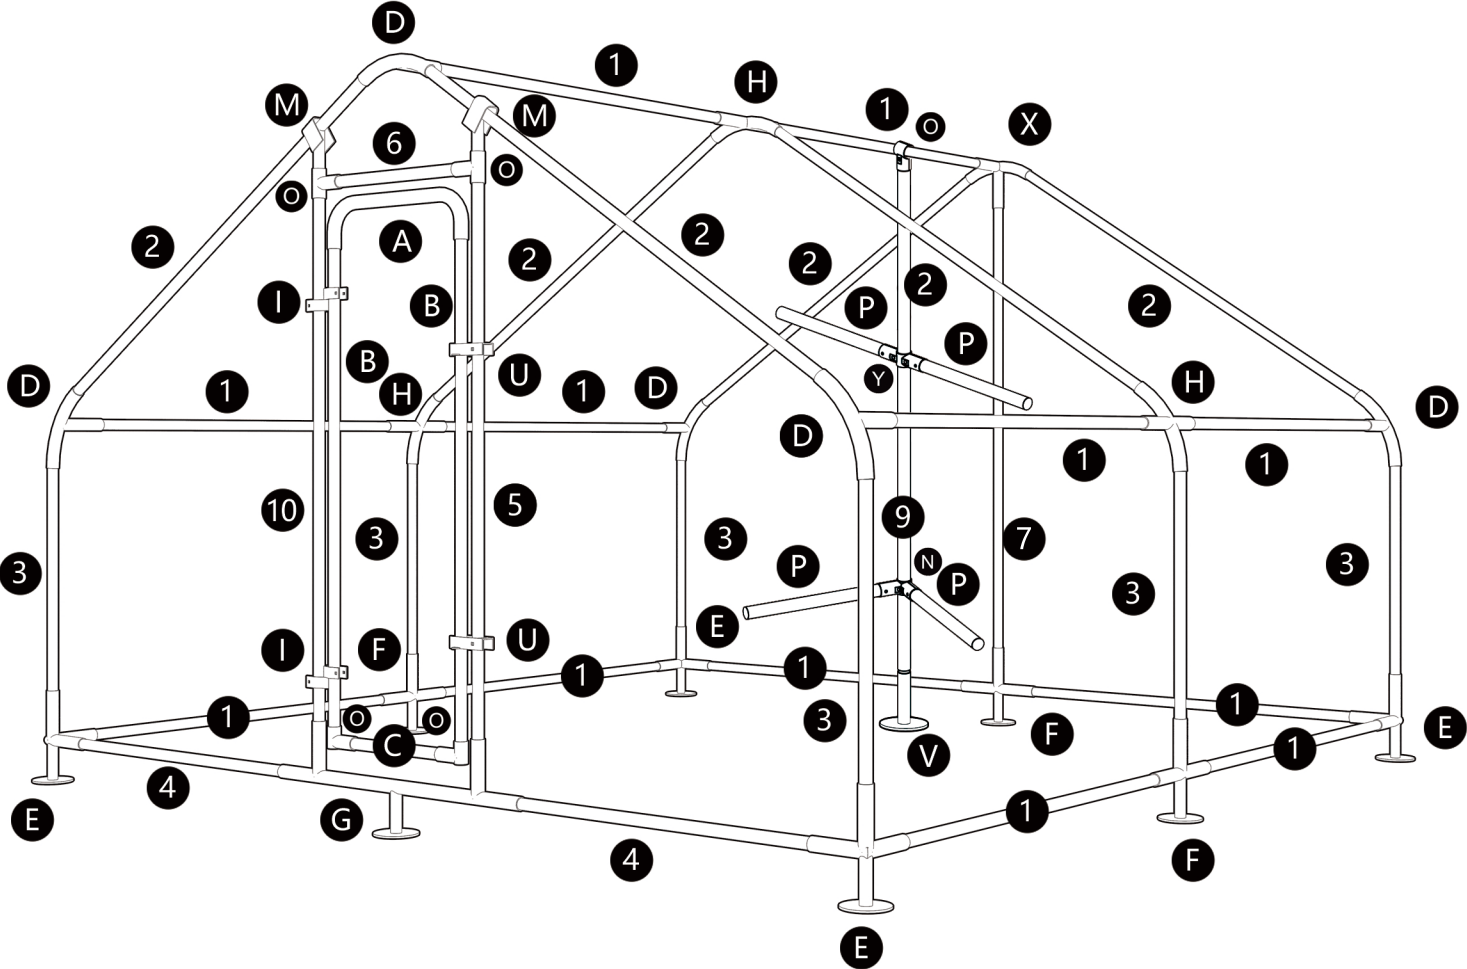

Installation Steps