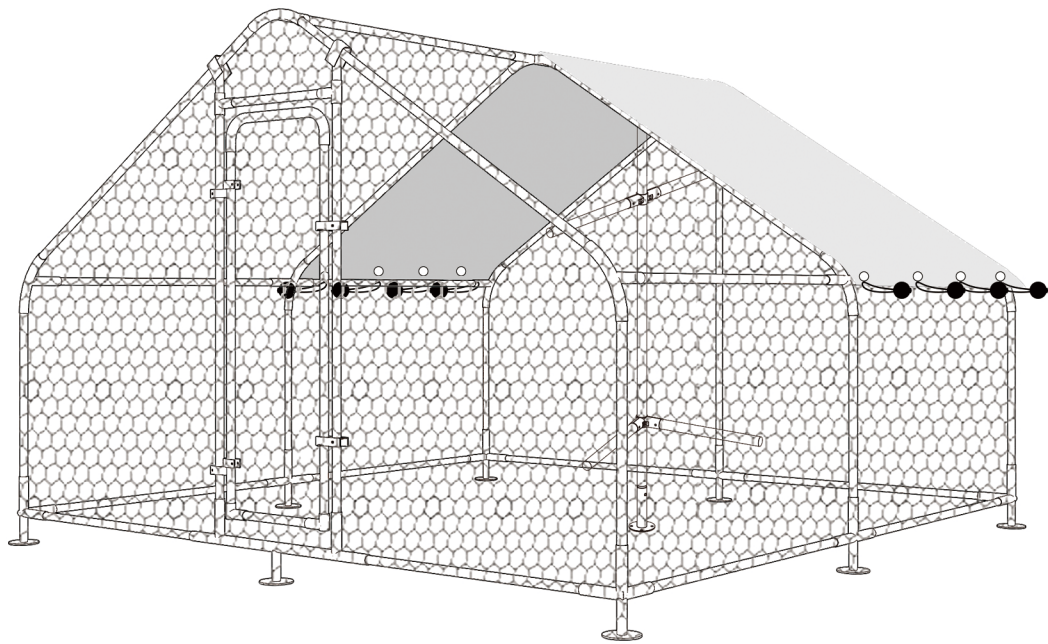

Step 11

hexagonal wire netting 1PC
SIZE: 945" x 59.1"

1. It's next to the roof. Use a cable tie to fix the hexagonal net on one side of the coop and unfold it

2. Then straighten the hexagonal net part, so that the chicken cage is stable

Step 12

Secure the whole net cover was locked with tie straps

Lock the net cover to the coop via tie straps

Step 13

| | |
|--|---|
|  18pcs  |  x1pc  |
|--|---|

Step 14

Step 15

Security/ Notice