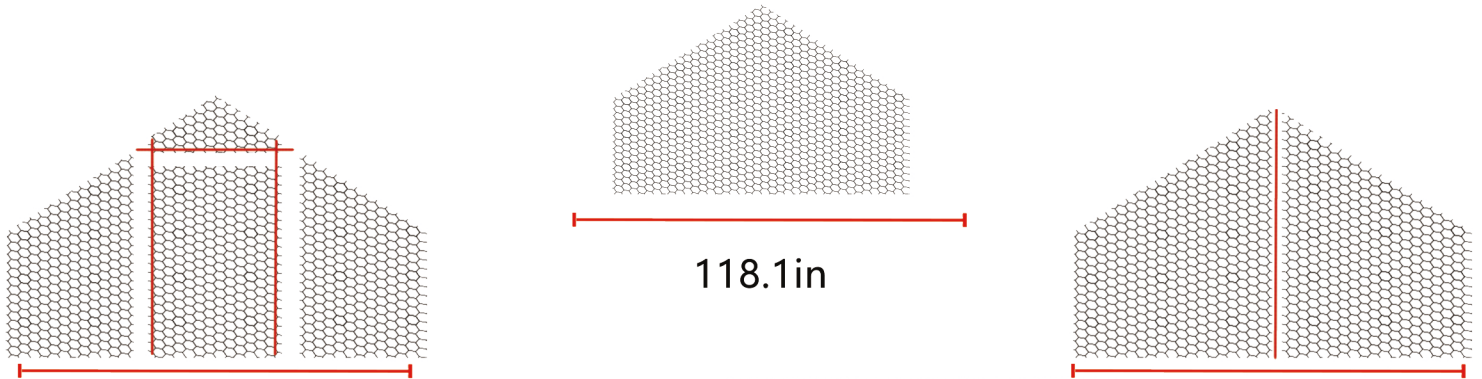

Step 11

hexagonal wire netting 1PC
SIZE: 945" x 59.1"

1. It's next to the roof. Use a cable tie to fix the hexagonal net on one side of the coop and unfold it

2. Then straighten the hexagonal net part, so that the chicken cage is stable