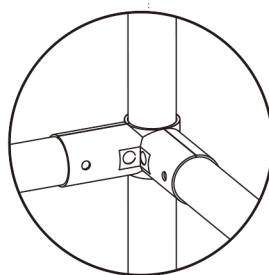

Let's put # 1, D and # 2 together

Step 5

Put the O and C together

Step 6

| | | | |
|---|--|---|---|
|  0 2pcs |  6 1pc |  5 1pc |  10 1pc |
|---|--|---|---|

Step 7

| | | | |
|--|--|--|--|
| <p>I 2pcs</p>  | <p>U 2pcs</p>  | <p>Z M10 4 pcs</p>  | <p>W M8 2 pcs</p>  |
|--|--|--|--|

Put the I together

Step 8

| | |
|---|--|
| <p>L 2pcs M6</p>  | <p>M 2pcs</p>  |
|---|--|

Step 9

| | | | |
|---|---|---|---|
|  1pc |  |  1pc |  |
|  1pc |  | | |

Step 10

| | | |
|---|---|--|
| <p>Y</p>  <p>1pc</p> | <p>N</p>  <p>1pc</p> | <p>P</p>  <p>4pcs</p> |
|---|---|--|

Step 11

hexagonal wire netting 1PC
SIZE: 945" x 59.1"

1. It's next to the roof. Use a cable tie to fix the hexagonal net on one side of the coop and unfold it

2. Then straighten the hexagonal net part, so that the chicken cage is stable