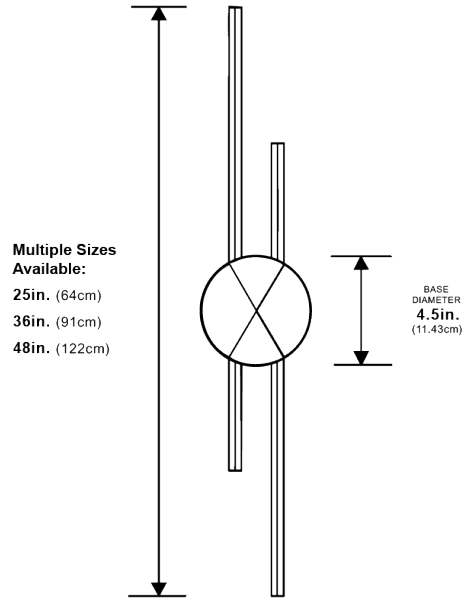

# Elles Minimalist Light Sconce

The Minimalist Light Sconce is a timeless piece with a sleek and stunning design that adds an elegant touch to any room. From your living room, dining room or bedroom, this sconce will add a beautiful ambiance to your home interior

- Dimensions**      Height: 25", 36", 48"  
Bar Width: 1"  
Base Width: 4.5"  
Depth: 2.5"
- Weight**            3.3lbs, 4lbs, 5lbs
- Materials & Finish**      Material: Steel + Brass  
Finish: Gold, Black
- Illumination**        Voltage: 100-240V 50/60HZ 2.0A Output: 12V  
Type: LED  
Integrated LED Wattage: See table  
Built-in LED Light: Warm 3000K, Cold White 6000K  
Control: Wall Switch, Works with smart dimmer switch
- Certification**        
- Location Listed**      Dry
- Power Source**        Hardwired
- Lead Time**            4-7 days

Length	Emitting Color	Lumens	Watts	Weight	Dimmable?
25 inches	3000K, 6000K	960	12W	3.3lbs	Yes
36 inches	3000K, 6000K	1200	15W	4lbs	Yes
48 inches	3000K, 6000K	1840	23W	5lbs	Yes