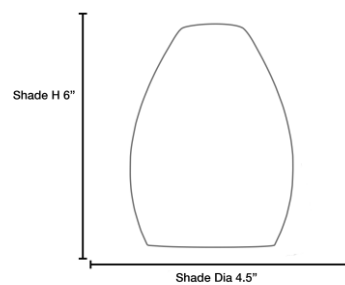

Specifications

PRODUCT INFORMATION

Mounting Type: Ceiling
Finish: N/A
Diffuser: Amber

PRODUCT MEASUREMENTS

FIXTURE**	BACKPLATE / CANOPY**
Length:	Length
Width:	Width:
Diameter 4.5"	Diameter:
Height: 6"	Height:
Extension:	
Overall Height:	

ADDITIONAL NOTES

Standard fitter (1.625 inch diameter hole) to accept an E26 socket/ nord socket

LINE DRAWING

IES FILE

In addition to purchase and warranty terms and conditions, by signing below or placing an order, you agree that you are authorized to bind the entity placing any order and acknowledge the following: All of sizes and measurements are approximate and all images are for illustrative purposes only. In the event of an inconsistency, the "Product Measurements" section controls. There also may be slight differences in the colors and designs compared to the displayed and printed images.