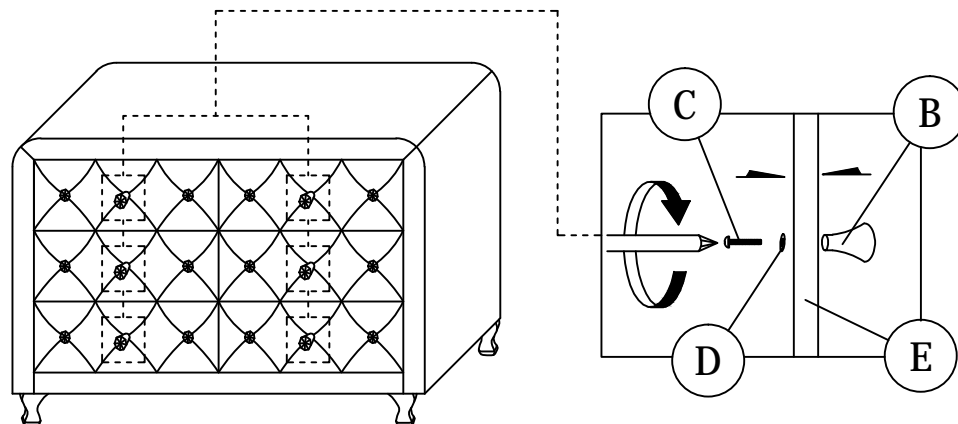

NOTE : THE LIST AND QUANTITY SHOWN ARE FOR 1 UNIT ASSEMBLY.

PART LIST		
ITEM	DESCRIPTION	QTY
A	DRESSER	1 SET
B	HANDLE	6 PCS
C	HANDLE SCREW	6 PCS
D	FLAT WASHER	6 PCS
E	DRAWER	6 PCS
F	LEGS	4 PCS

PART LIST		
ITEM	DESCRIPTION	QTY
1	Wood Screw M4 x 20mm 	12 PCS
2	-	

STEP 1

STEP 2

STEP 3

STEP 4