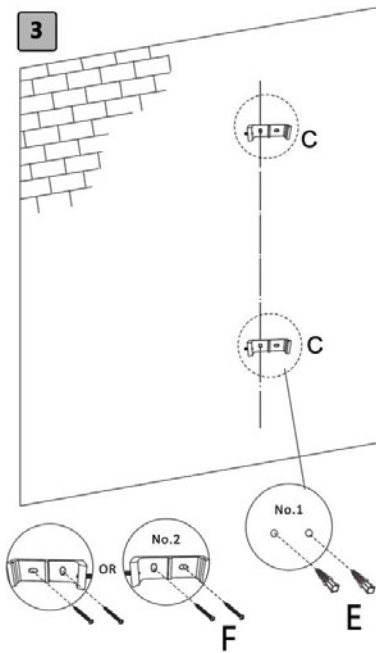

Assembly Instructions