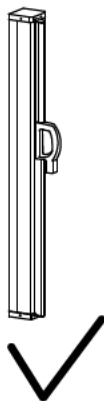

Note: There is an automatic cloth recycling device inside the product. If the cloth needs to be closed, please hold the handle tightly and keep the cloth always parallel to the ground plane and slowly recycle the cloth.

If you find wrinkles on the cloth surface and the folding is not smooth, please stop recycling the cloth surface immediately. Pull out the cloth surface again and the folds are smoothed. Try to close again.