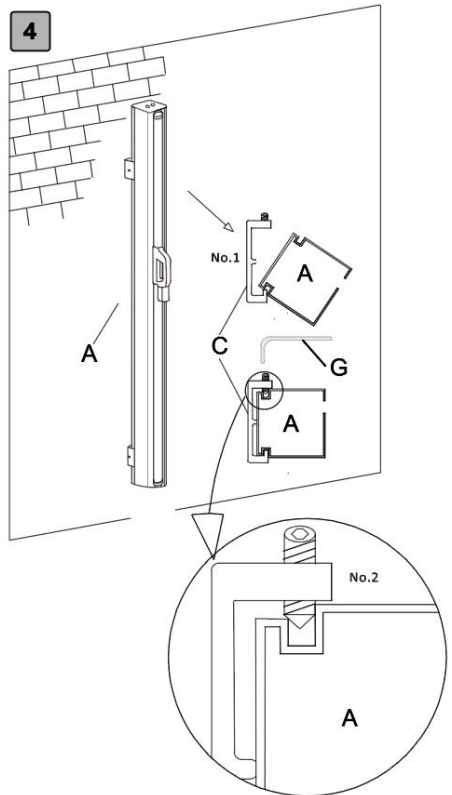

Assembly Instructions