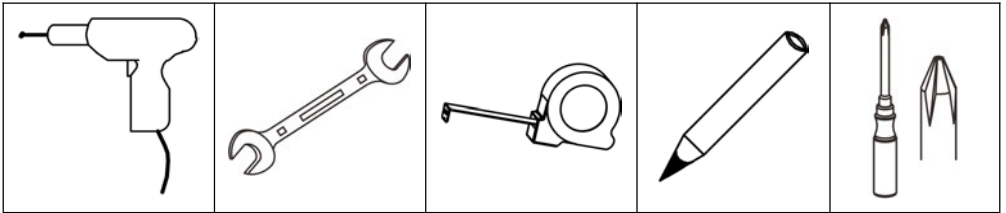

WARNING

1. Do not attempt to set up the Awning in serious windy condition.
2. Keep all flame and heat sources away from the Awning materials. Under no circumstance should any naked flame sources, fuel burning devices or heating devices be used under or near.
3. Keep a fire extinguisher or water bucket nearby.

NOTICE

1. Clean with cold water and a soft brush-do not use soap or detergent.
2. Do not expose to petrol, oil or solvents.
3. Avoid creases and seams when rolling up the Awning.

TOOLS