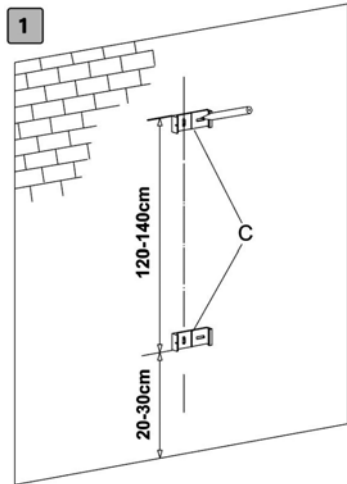

Assembly Instructions