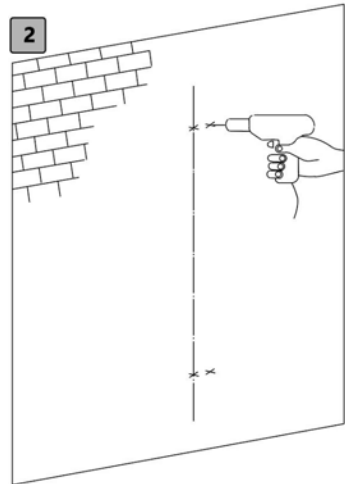

Assembly Instructions