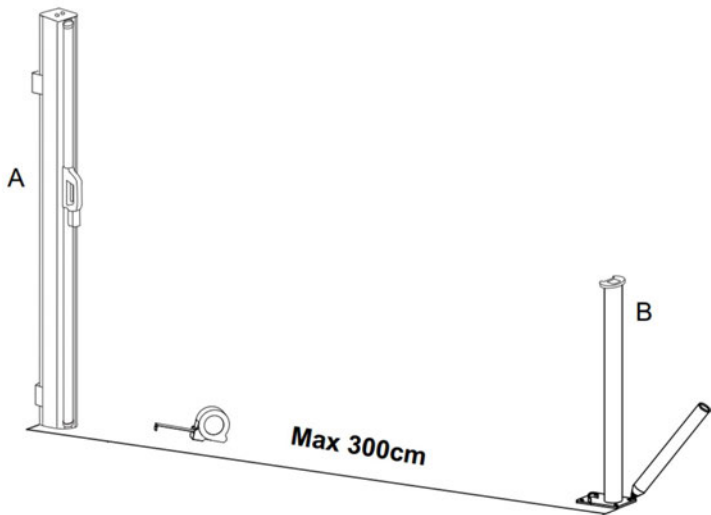

5

6

Installed on the concrete floor as shown in the figure above.

Installed on the wooden floor as shown in the figure above.