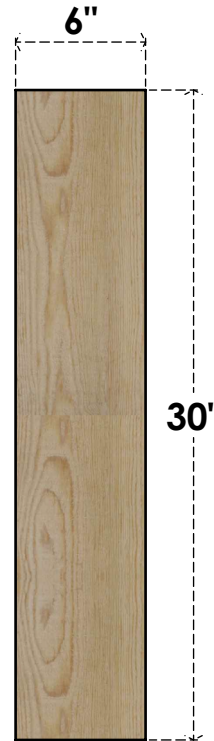

BRC06X22X30TRA00RDF

6"W X 22"D X 30"H TRADITIONAL ROUGH SAWN BRACE, DOUGLAS FIR

SIDE

FRONT

EKENA MILLWORK
2300 WEST MAIN ST.
CLARKSVILLE, TX 75426
TOLL FREE: 866-607-0453
WWW.EKENAMILLWORK.COM

NOTES

1. INSTALLATION TO BE COMPLETED IN ACCORDANCE WITH MANUFACTURER'S SPECIFICATIONS.
2. DRAWING MAY NOT BE TO SCALE
3. THIS DRAWING IS INTENDED FOR DESIGN AND PLANNING PURPOSES ONLY.
4. ALL INFORMATION CONTAINED HEREIN WAS CURRENT AT THE TIME OF DEVELOPMENT BUT MUST BE REVIEWED AND APPROVED BY THE PRODUCT MANUFACTURER TO BE CONSIDERED ACCURATE.
5. PRODUCTS ARE NOT KILN DRIED. THIS ITEM IS UNIQUE AND WILL CONTAIN THE NATURAL VARIATIONS THAT THE WOOD SPECIES OFFERS. THIS MAY RESULT IN VARIATIONS UP TO 1/4"