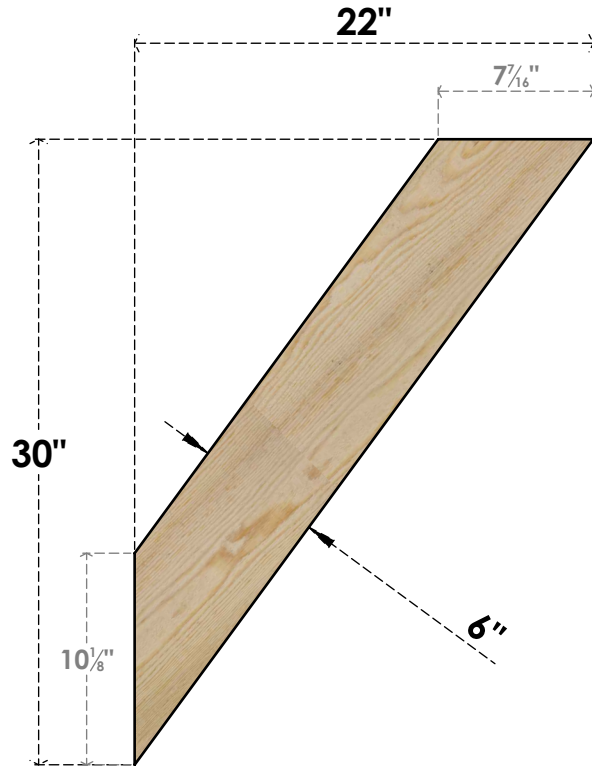

BRC06X22X30TRA00RDF

6"W X 22"D X 30"H TRADITIONAL ROUGH SAWN BRACE, DOUGLAS FIR

SIDE

FRONT

EKENA MILLWORK
2300 WEST MAIN ST.
CLARKSVILLE, TX 75426
TOLL FREE: 866-607-0453
WWW.EKENAMILLWORK.COM

NOTES

1. INSTALLATION TO BE COMPLETED IN ACCORDANCE WITH MANUFACTURER'S SPECIFICATIONS.
2. DRAWING MAY NOT BE TO SCALE
3. THIS DRAWING IS INTENDED FOR DESIGN AND PLANNING PURPOSES ONLY.
4. ALL INFORMATION CONTAINED HEREIN WAS CURRENT AT THE TIME OF DEVELOPMENT BUT MUST BE REVIEWED AND APPROVED BY THE PRODUCT MANUFACTURER TO BE CONSIDERED ACCURATE.
5. PRODUCTS ARE NOT KILN DRIED. THIS ITEM IS UNIQUE AND WILL CONTAIN THE NATURAL VARIATIONS THAT THE WOOD SPECIES OFFERS. THIS MAY RESULT IN VARIATIONS UP TO 1/4"