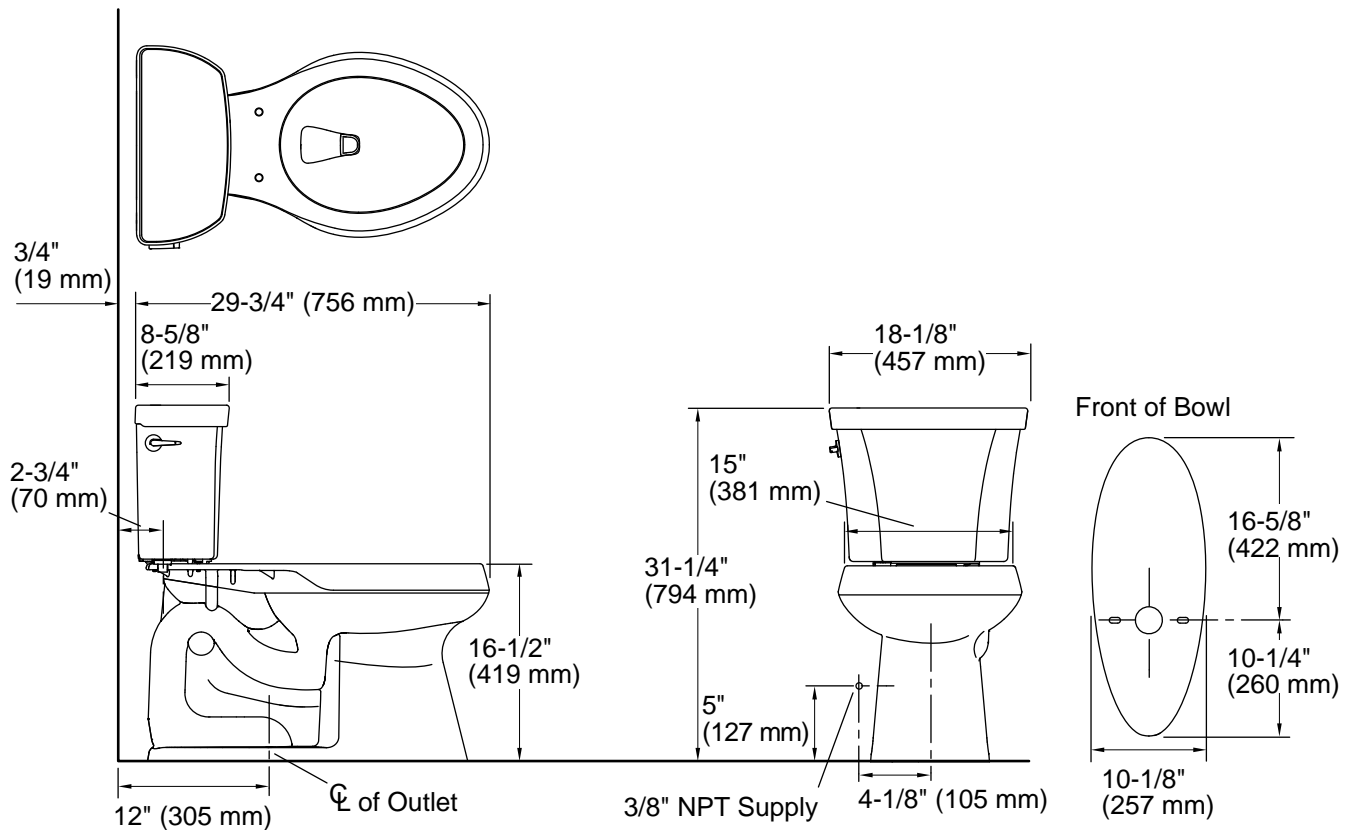

### Features

- Two-piece design
- Elongated bowl offers added room and comfort
- Comfort Height® feature offers chair-height seating that makes sitting down and standing up easier for most adults
- Left-hand nested trip lever offers a choice of 1.1 or 1.6 gallons per flush (gpf)
- 2-1/8" (54 mm) fully glazed trapway
- Combination consists of the K-4199 bowl and the K-4458 tank
- Dual-flush technology allows you to choose between a full or partial flush
- Eligible for consumer rebates in some municipalities

### Installation

- Seat sold separately
- Standard 12" (305 mm) rough-in
- Three-bolt quick-connect installation

### Technical Information

All product dimensions are nominal.

Toilet type:	Floor-mount
Waste Outlet:	Floor
Bowl shape:	Elongated
Flush type:	Class Five
Trap passageway:	2-1/8" (54 mm)
Water surface size:	11-3/8" x 8" (289 mm x 203 mm)
Rim to water surface:	5-3/8" (137 mm)
Rough-in:	12" (305 mm)
Seat-mounting holes:	5-1/2" (140 mm)