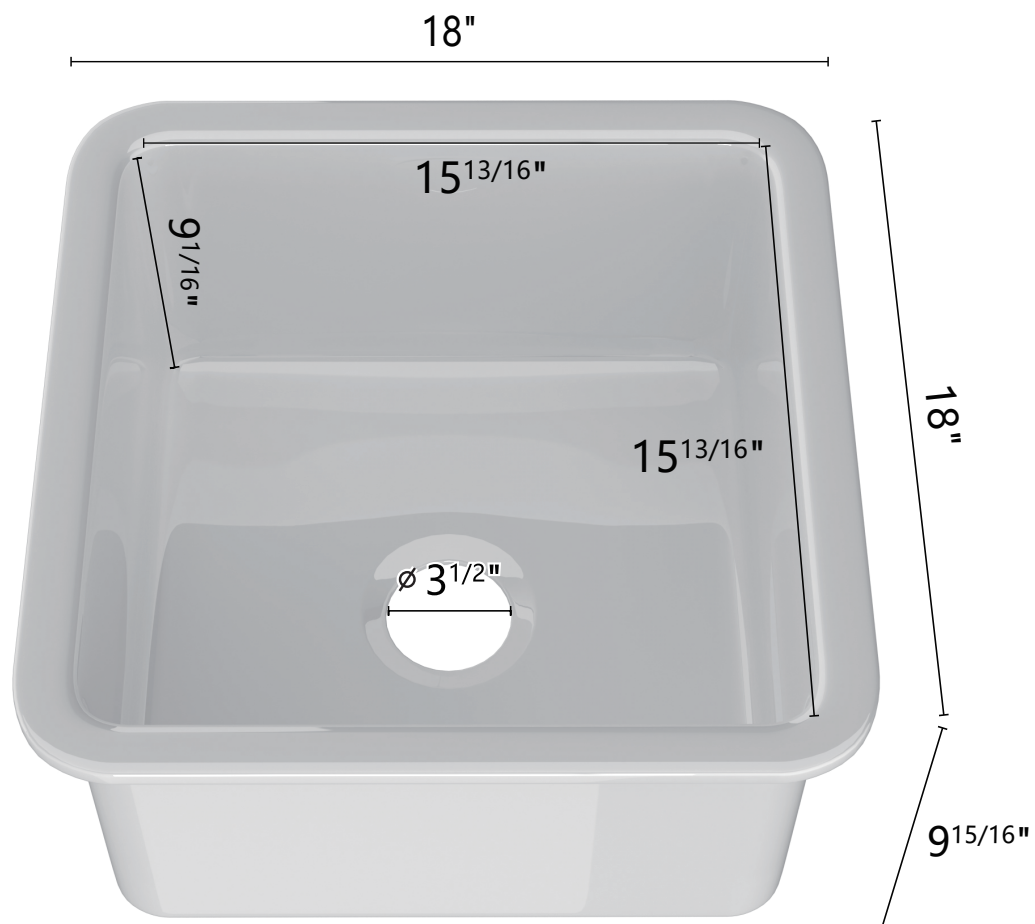

# DIMENSION DETAILS

## SINK

PRODUCT  
INSTRUCTION  
VIDEO

### 18×18×10inch SINGLE SINK

## PRODUCT SIZE

**KINDLY ATTENTION:** To present a perfect installation, please measure the actual sink size for the cutout and trace for the countertop. Do not cut the countertop until you receive the sink. Because this fireclay sink size may vary in size by up to 1/4 inch during the high-temperature firing production.