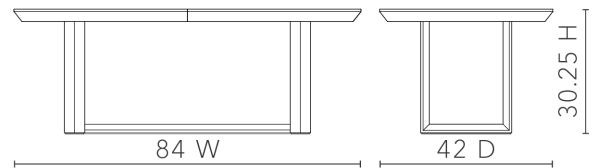

Finn Dining Table, Glazed Whisper White

FIN-375-950-TBL

- 84W x 42D x 30.25H
- Clear Lacquered Painted and Glazed Open Pore Oak Wood and Veneers
- Number Of Leaves: 2
- Minimum To Maximum Length: 84 - 128