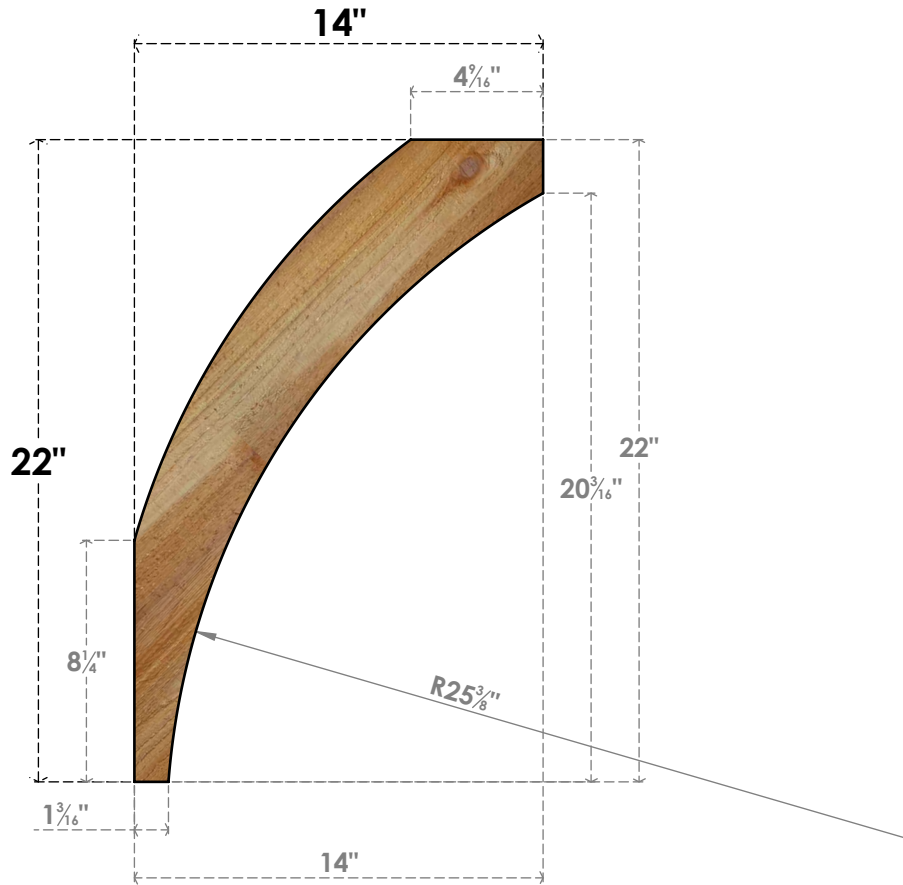

BRC04X14X22THR00RWR

4"W X 14"D X 22"H THORTON ROUGH SAWN BRACE, WESTERN RED CEDAR

SIDE

FRONT

EKENA MILLWORK
 2300 WEST MAIN ST.
 CLARKSVILLE, TX 75426
 TOLL FREE: 866-607-0453
 WWW.EKENAMILLWORK.COM

NOTES

1. INSTALLATION TO BE COMPLETED IN ACCORDANCE WITH MANUFACTURER'S SPECIFICATIONS.
2. DRAWING MAY NOT BE TO SCALE
3. THIS DRAWING IS INTENDED FOR DESIGN AND PLANNING PURPOSES ONLY.
4. ALL INFORMATION CONTAINED HEREIN WAS CURRENT AT THE TIME OF DEVELOPMENT BUT MUST BE REVIEWED AND APPROVED BY THE PRODUCT MANUFACTURER TO BE CONSIDERED ACCURATE.
5. PRODUCTS ARE NOT KILN DRIED. THIS ITEM IS UNIQUE AND WILL CONTAIN THE NATURAL VARIATIONS THAT THE WOOD SPECIES OFFERS. THIS MAY RESULT IN VARIATIONS UP TO 1/4"