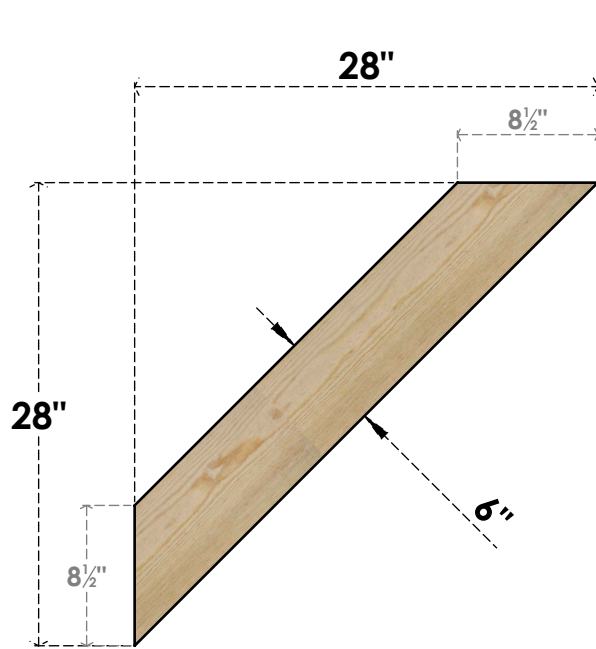

# BRC06X28X28TRA00RDF

6"W X 28"D X 28"H TRADITIONAL ROUGH SAWN BRACE, DOUGLAS FIR

**SIDE**

**FRONT**

EKENA MILLWORK  
2300 WEST MAIN ST.  
CLARKSVILLE, TX 75426  
TOLL FREE: 866-607-0453  
WWW.EKENAMILLWORK.COM