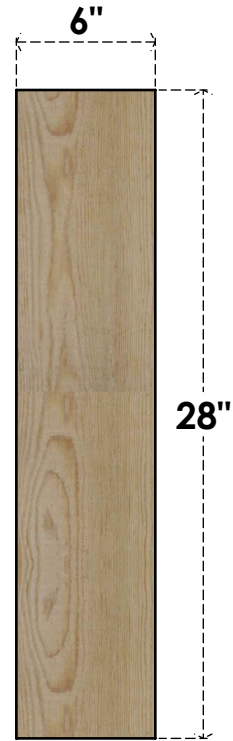

# BRC06X28X28TRA00RDF

6"W X 28"D X 28"H TRADITIONAL ROUGH SAWN BRACE, DOUGLAS FIR

**SIDE**

**FRONT**

EKENA MILLWORK  
2300 WEST MAIN ST.  
CLARKSVILLE, TX 75426  
TOLL FREE: 866-607-0453  
WWW.EKENAMILLWORK.COM

**NOTES**

1. INSTALLATION TO BE COMPLETED IN ACCORDANCE WITH MANUFACTURER'S SPECIFICATIONS.
2. DRAWING MAY NOT BE TO SCALE
3. THIS DRAWING IS INTENDED FOR DESIGN AND PLANNING PURPOSES ONLY.
4. ALL INFORMATION CONTAINED HEREIN WAS CURRENT AT THE TIME OF DEVELOPMENT BUT MUST BE REVIEWED AND APPROVED BY THE PRODUCT MANUFACTURER TO BE CONSIDERED ACCURATE.
5. PRODUCTS ARE NOT KILN DRIED. THIS ITEM IS UNIQUE AND WILL CONTAIN THE NATURAL VARIATIONS THAT THE WOOD SPECIES OFFERS. THIS MAY RESULT IN VARIATIONS UP TO 1/4"