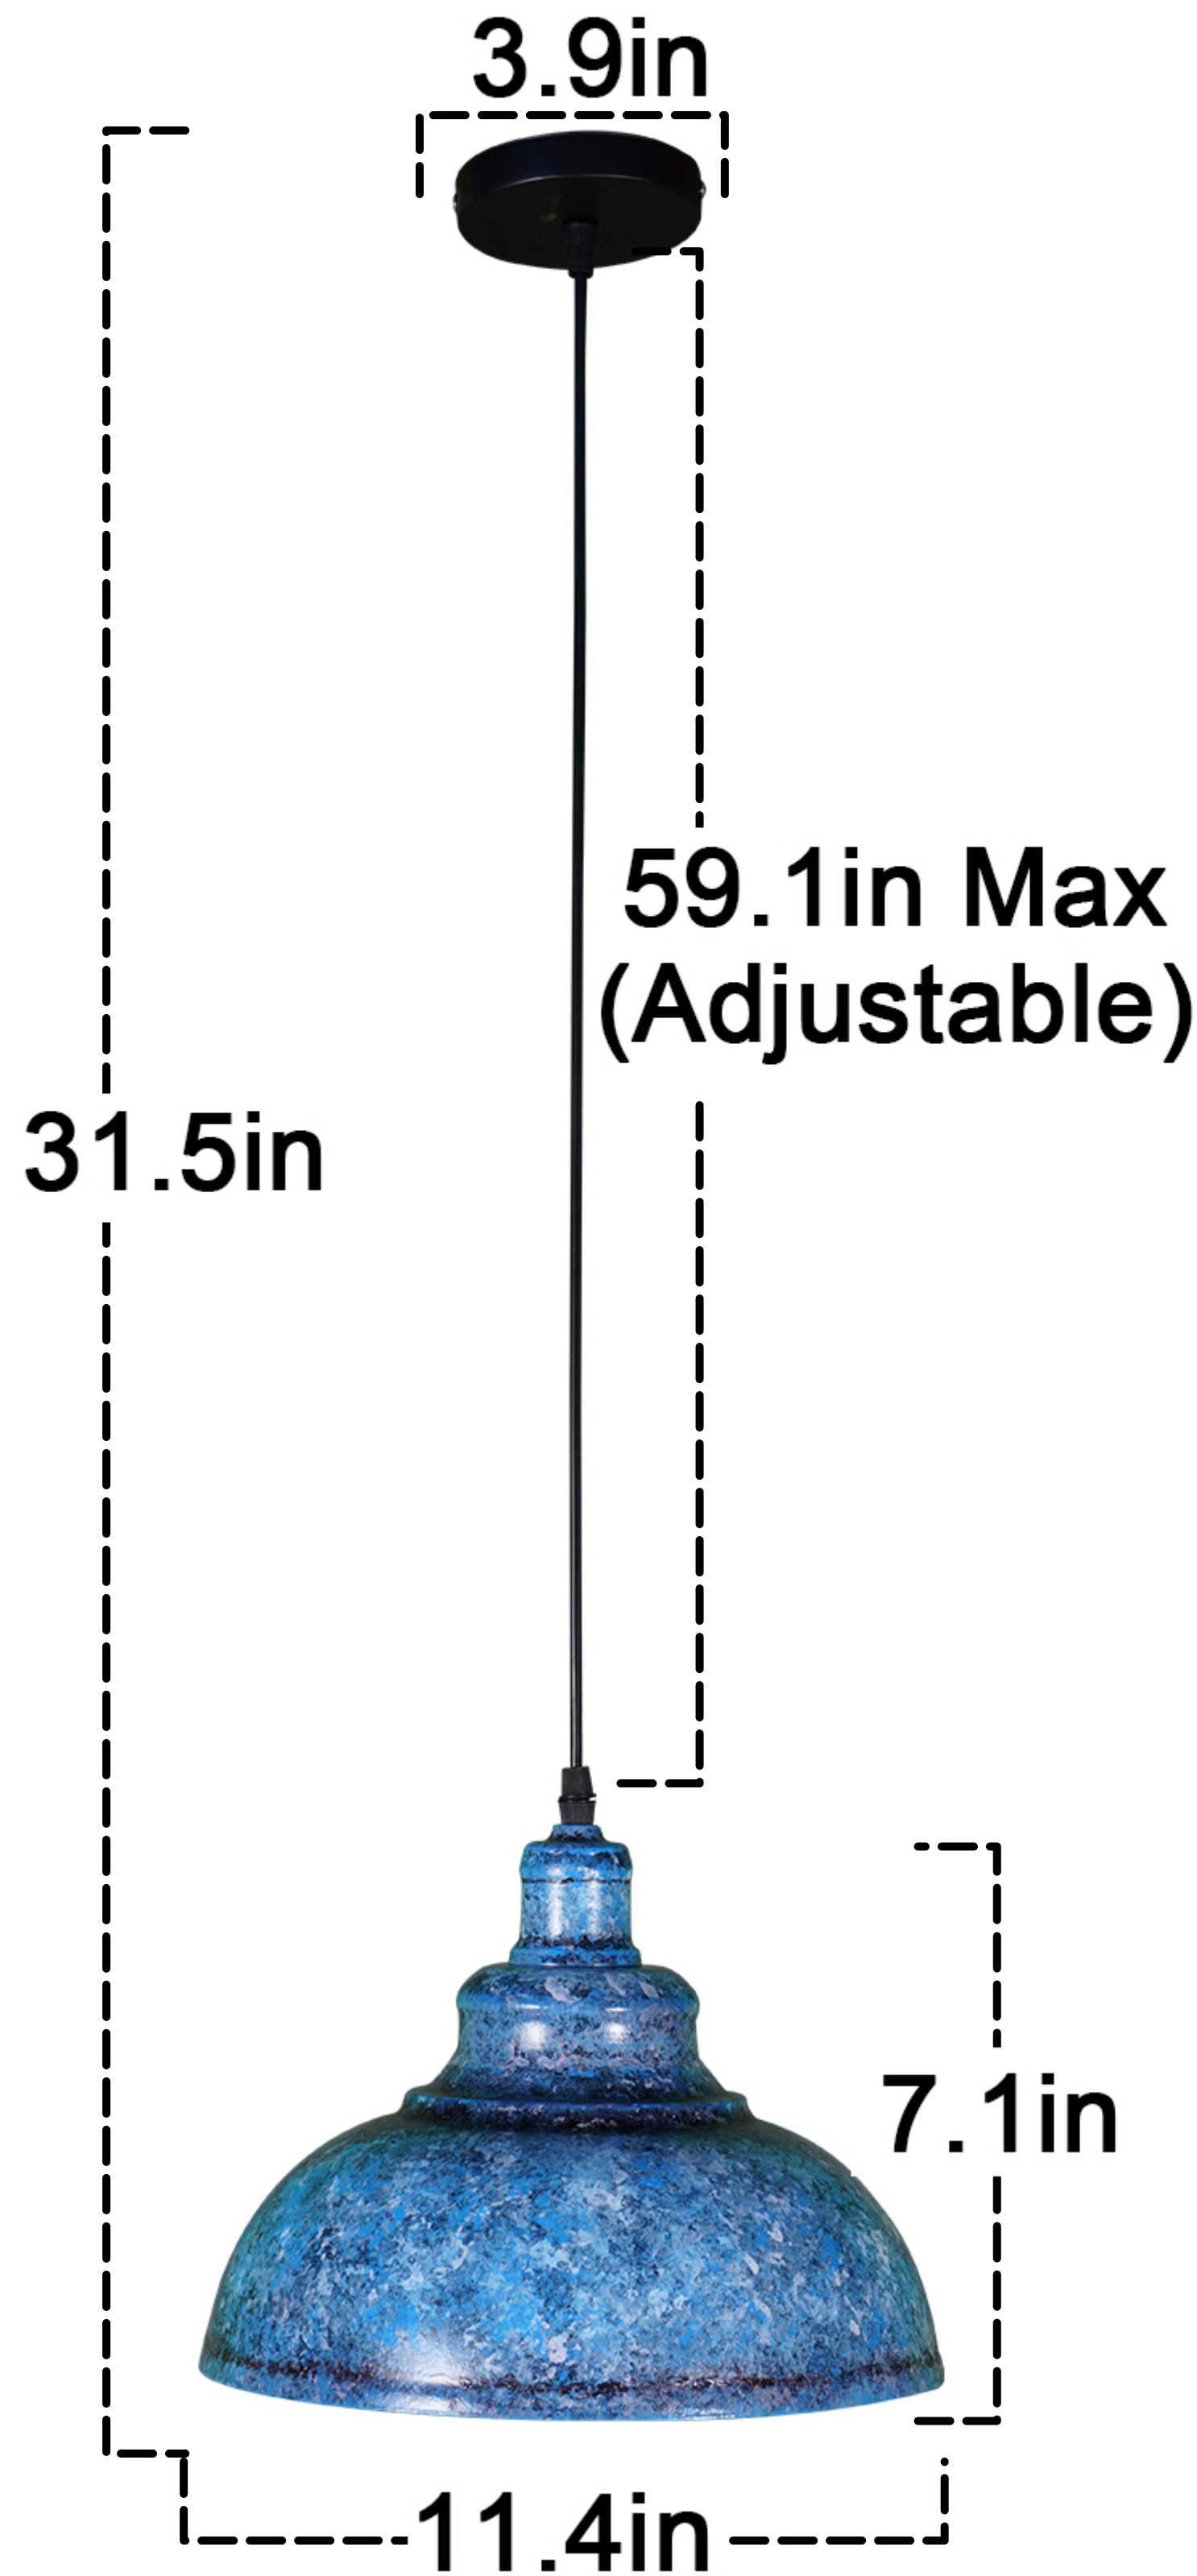

Product Size

Specifications

Material: Iron

Bulb: E26*1
(Incl 1 Warm Light Source)

Weight: 2.65Lbs

Voltage: 110V

Color: Blue+Black

E26
Socket

Voltage
110V-120V

Easy to
Install

Voltage
60W MAX