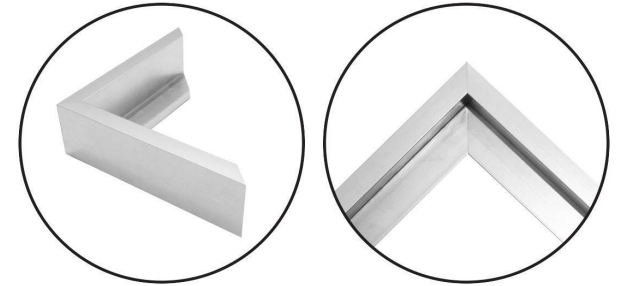

# WENDOVER ART GROUP

---

ITEM NUMBER : **WLA2145**

TITLE : **Metallic Grunge 1**

OUTWARD DIMENSION (W X H) : **33.5" x 55.5"**

FRAME (WIDTH X DEPTH) : **M1115 | 0.63" x 2.13"**

FRAME FINISH : **Floater Frame**

**Silver**

DESCRIPTION :

**Hand Painted Artwork on Hardboard**