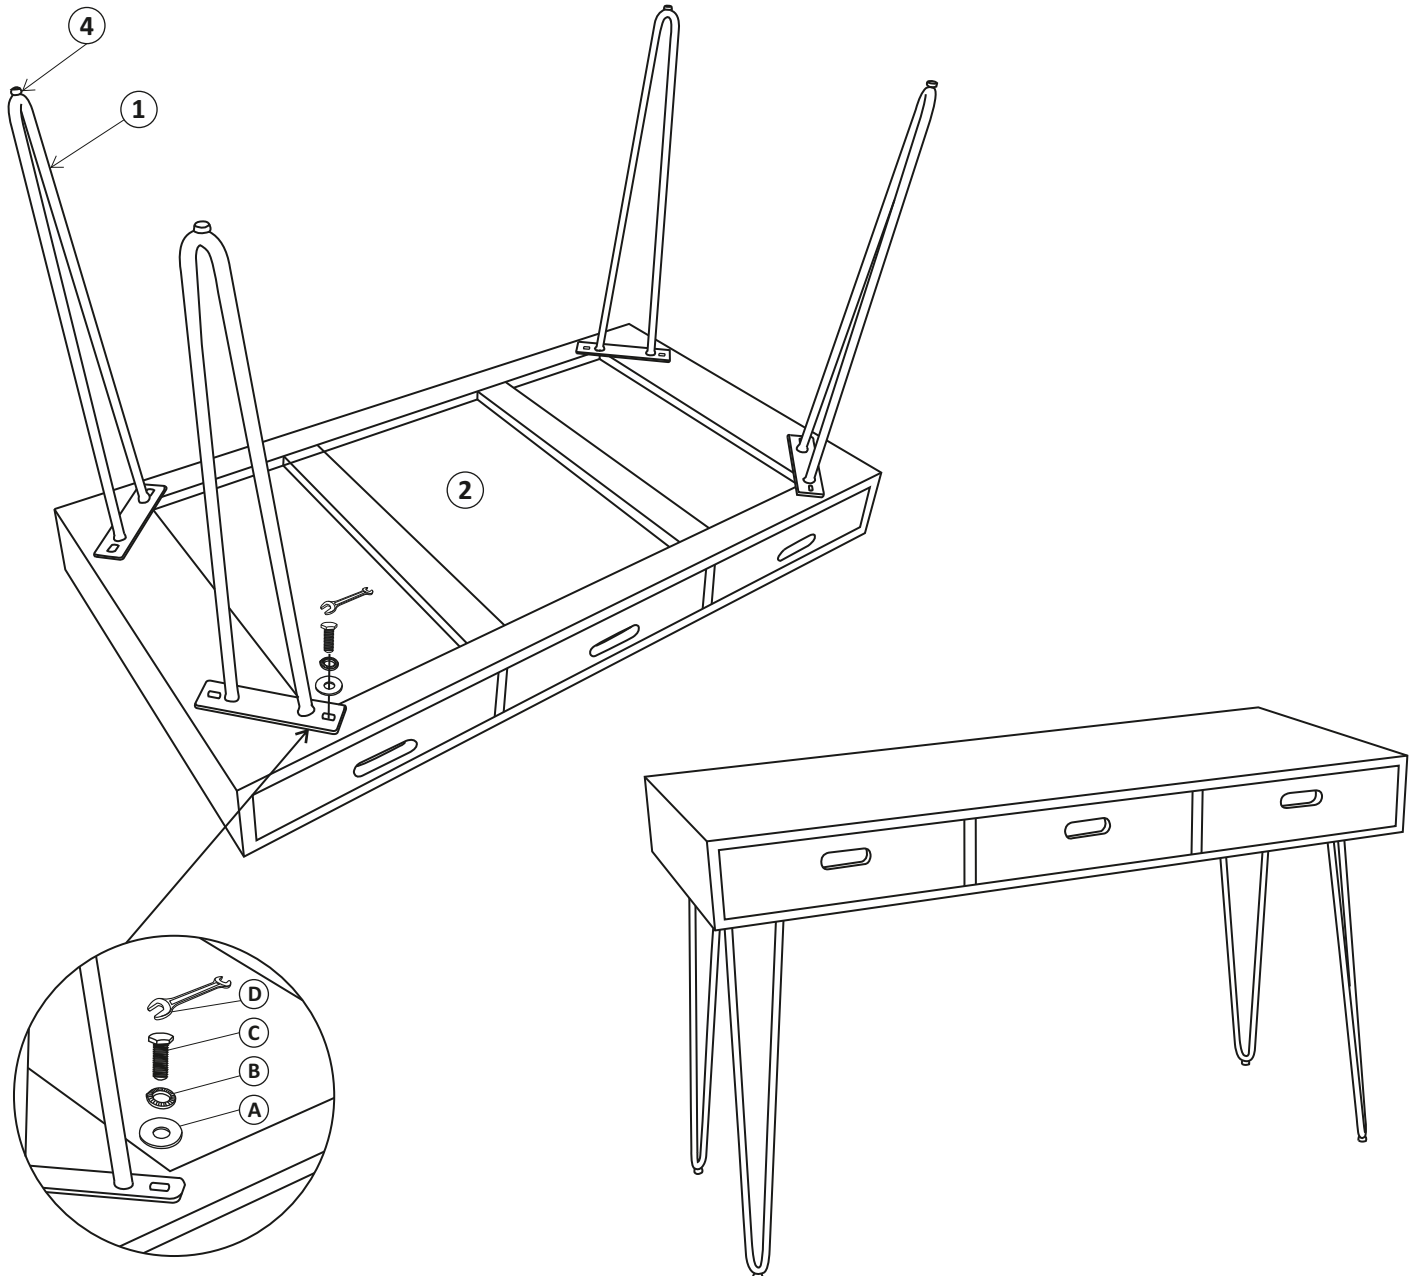

ASSEMBLY INSTRUCTIONS & PARTS IDENTIFICATION COUNTER HEIGHT TABLE

Thank you for purchasing this quality product. Be sure to check all packing material carefully for small parts that may have come loose inside the carton during shipment.

Key Parts			
No.	Code	Qty.	Description
1	A	4 Pcs	Legs
2	B	3 Pcs	Complete drawers
3	C	3 Pcs	Drawer stopper
4	D	4 Pcs	Floor levelers

Hardware Kit			
No.		Description	Qty.
A		Flat Washer	8 Pcs
B		Lock Washer	8 Pcs
C		Bolt 8x25 mm	8 Pcs
D		Key Wrench	1 Pc