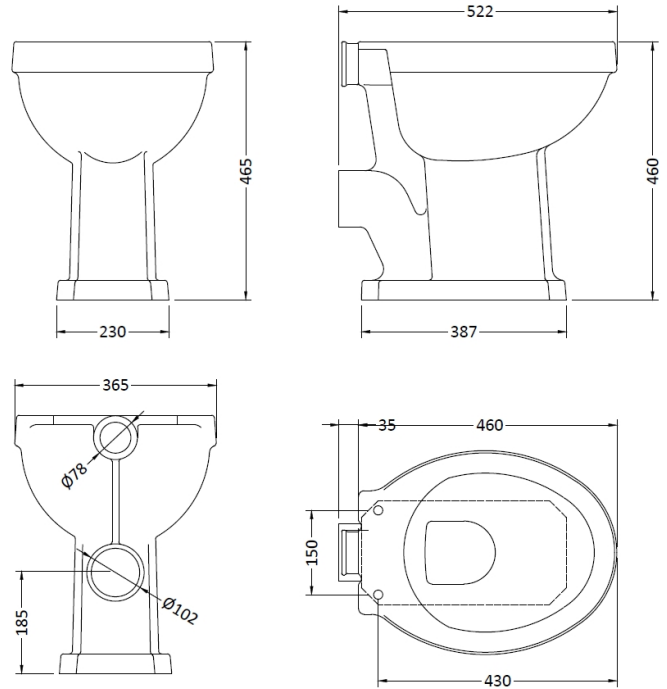

CUSTOMER DATA SHEET

DESCRIPTION: Comfort Low Level Wc & Flush Pipe

CUSTOMER DATA SHEET - CERAMICS

DESCRIPTION: Comfort Height High/Low Pan Exc Seat

PRODUCT DIMENSIONS

Height (mm)	Width (mm)	Depth (mm)	Nett Wgt Kg
466	370	515	19

PACKAGING DIMENSIONS

Height (mm)	Width (mm)	Depth (mm)	Gross Wgt Kg
500	380	515	19.6

PACKAGING DATA

Box Colour		Label Colour	
Box Qty		Label Qty	
Label Size	x	Label Qty	

OUTER BOX DIMENSIONS (If Applicable)

Fixing Supplied	No
-----------------	----

CUSTOMER DATA SHEET - CERAMICS

DESCRIPTION: Low Level Cistern B Ceramic Lever Ftgs

PRODUCT DIMENSIONS

Height (mm)	Width (mm)	Depth (mm)	Nett Wgt Kg
370	474	180	14.5

GENERAL

Fixing Supplied	No
-----------------	----

CUSTOMER DATA SHEET - WASTES & EXTRAS

DESCRIPTION: Low Level Flush Pipe Pack

PRODUCT DIMENSIONS

Height (mm)	Width (mm)	Length (mm)	Depth (mm)	Nett Wgt Kg
480	81		220	0.78