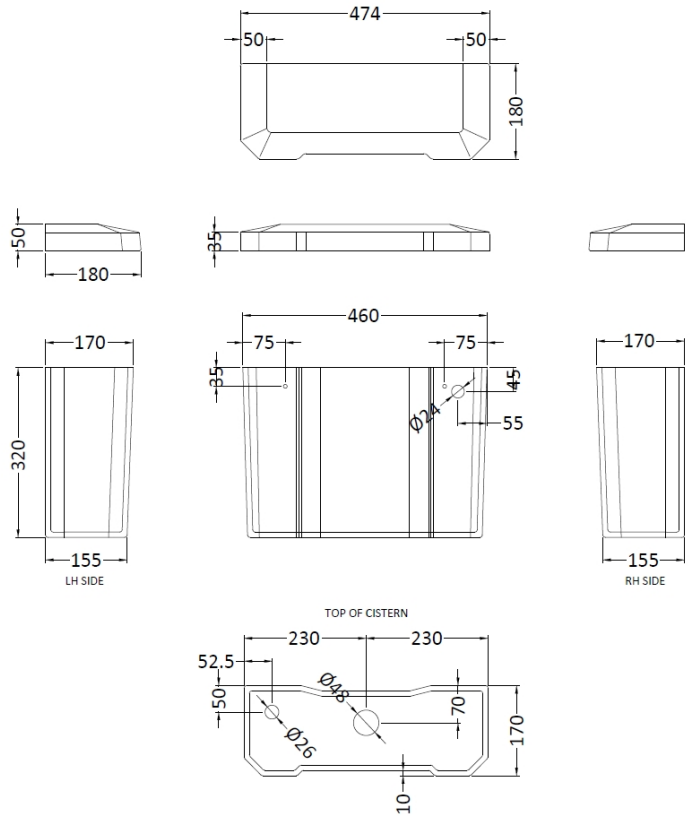

CUSTOMER DATA SHEET

DESCRIPTION: Comfort Low Level Wc & Flush Pipe

CUSTOMER DATA SHEET - CERAMICS

DESCRIPTION: Comfort Height High/Low Pan Exc Seat

PRODUCT DIMENSIONS

Height (mm)	Width (mm)	Depth (mm)	Nett Wgt Kg
466	370	515	19

PACKAGING DIMENSIONS

Height (mm)	Width (mm)	Depth (mm)	Gross Wgt Kg
500	380	515	19.6

PACKAGING DATA

Box Colour		Label Colour	
Box Qty		Label Qty	
Label Size	x	Label Qty	

OUTER BOX DIMENSIONS (If Applicable)

BASINS

Tap Hole	Not Applicable	Chain Stay Hole	Not Applicable
Template	Not Applicable	Waste Type Req'd	Not Applicable
Overflow Incl.	Not Applicable	Overflow Cover	Not Applicable
Inner Bowl Depth	N/A		

GENERAL

Fixing Supplied	No
-----------------	----

CUSTOMER DATA SHEET - CERAMICS

DESCRIPTION: Low Level Cistern B Ceramic Lever Ftgs

PRODUCT DIMENSIONS

Height (mm)	Width (mm)	Depth (mm)	Nett Wgt Kg
370	474	180	14.5