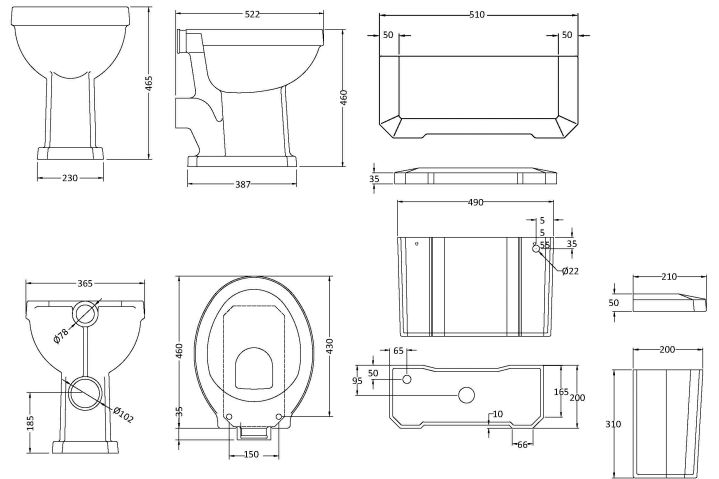

CUSTOMER DATA SHEET

DESCRIPTION: Comfort Low Level Wc & Flush Pipe

CUSTOMER DATA SHEET - CERAMICS

DESCRIPTION: Comfort Height High/Low Pan Exc Seat

PRODUCT DIMENSIONS

Height (mm)	Width (mm)	Depth (mm)	Nett Wgt Kg
466	370	515	19

PACKAGING DIMENSIONS

Height (mm)	Width (mm)	Depth (mm)	Gross Wgt Kg
500	380	515	19.6

PACKAGING DATA

Box Colour		Label Colour	
Box Qty		Label Qty	
Label Size	x	Label Qty	

OUTER BOX DIMENSIONS (If Applicable)

Fixing Supplied	No
-----------------	----

CUSTOMER DATA SHEET - CERAMICS

DESCRIPTION: Low Level Cistern B Ceramic Lever Ftgs

PRODUCT DIMENSIONS

Height (mm)	Width (mm)	Depth (mm)	Nett Wgt Kg
370	474	180	14.5

GENERAL

Fixing Supplied	No
-----------------	----

CUSTOMER DATA SHEET - WASTES & EXTRAS

DESCRIPTION: Low Level Flush Pipe Pack

PRODUCT DIMENSIONS

Height (mm)	Width (mm)	Length (mm)	Depth (mm)	Nett Wgt Kg
480	81		220	0.78