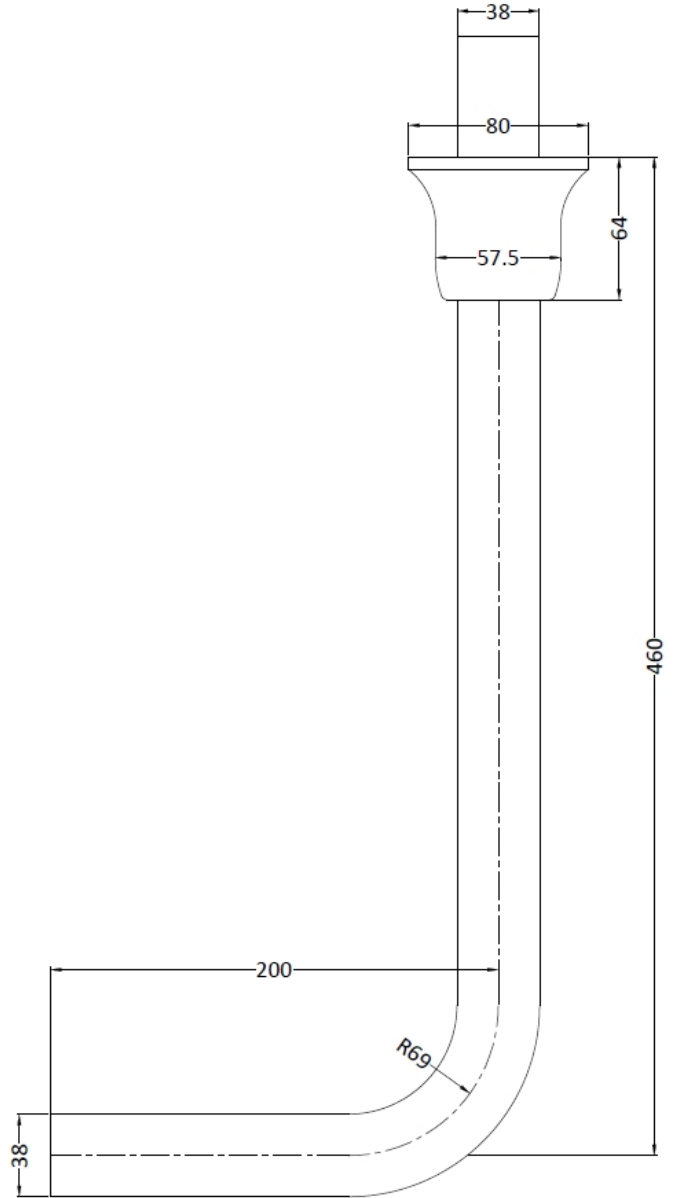

Fixing Supplied	No
-----------------	----

CUSTOMER DATA SHEET - CERAMICS

DESCRIPTION: Low Level Cistern B Ceramic Lever Ftgs

PRODUCT DIMENSIONS

Height (mm)	Width (mm)	Depth (mm)	Nett Wgt Kg
370	474	180	14.5

SEAT

Type	Not Applicable	Function	Not Applicable
Material	Not Applicable		
Hinge Type	Not Applicable	Hinge Material	Not Applicable

BASINS

Tap Hole	Not Applicable	Chain Stay Hole	Not Applicable
Template	Not Applicable	Waste Type Req'd	Not Applicable
Overflow Incl.	Not Applicable	Overflow Cover	Not Applicable
Inner Bowl Depth	N/A		

GENERAL

Fixing Supplied	No
-----------------	----

CUSTOMER DATA SHEET - WASTES & EXTRAS

DESCRIPTION: Low Level Flush Pipe Pack

PRODUCT DIMENSIONS

Height (mm)	Width (mm)	Length (mm)	Depth (mm)	Nett Wgt Kg
480	81		220	0.78

Height (mm)	Width (mm)	Length (mm)	Depth (mm)	Gross Wgt Kg

PRODUCT DETAILS

Country of Origin	China	CE Certification	N/A
Fitting Instruction	No	Colour/Finish	Chrome
Product Material	Brass	Product Diameter	38mm
Heating Element Wattage	Not Applicable	Connection Size	1 1/2"