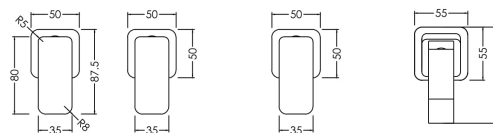

Sales Code: WIN334

Description: Windon D/M 4Th Bsm No Spout

Product Dimensions

Height (mm):	54
Width (mm):	435
Depth (mm):	90
Length (mm):	
Nett Weight (kg):	3.22

Packaging Dimensions

Height (mm):	85
Width (mm):	390
Depth (mm):	460
Gross Weight (kg):	3.22

Packaging Data

Box Colour:	White Cardboard Box
Box Qty:	1
Label Size:	100 x 50
Label Colour:	White Label
Label Qty:	1

Outer Box Dimensions (If Applicable)

Height (mm):	470
Width (mm):	450
Depth (mm):	400
Length (mm):	
Gross Weight (kg):	
Barcode:	5056211898313

Product Details

Country of Origin:	China
Fitting Instruction:	Yes
Product Material:	Brass/ABS
Control Type:	Manual
Waste Included:	Waste Not Included
Waste Type:	Not Applicable
WRAS Approval: No	Approval No: N/A
Valve/Cartridge Type:	1/4 Turn Ceramic Disc
Colour/Finish:	Chrome
Mount Type:	Deck
Operating Pressure (bar):	2

Flow Rates: (Litres Per Min)	0.1 bar: 4.4	0.5 bar: 10.2	1 bar: 14.9	2 bar: 21	3 bar: 25.5
Pipe Size:	3/4"				
Pipe Centres:	150				