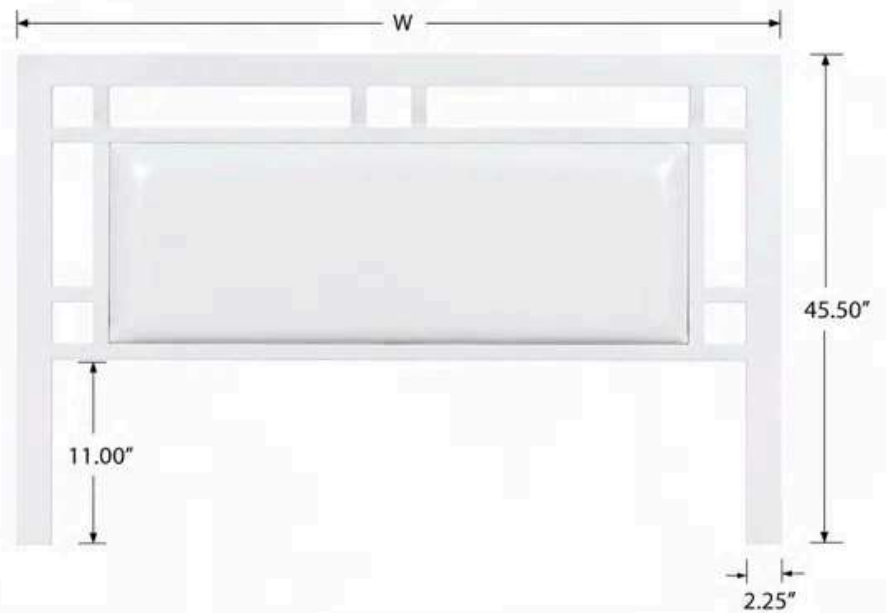

## HEADBOARD

DOUBLE / FULL, QUEEN, KING

### FEATURES

- Metal frame
- Padded headboard
- Contemporary design

### FINISH

White

HEADBOARD	W	H	D
DOUBLE / FULL	58.25"	45.50"	2.25"
QUEEN	64.25"	45.50"	2.25"
KING	80.25"	45.50"	2.25"

\* ALL MEASUREMENTS ARE APPROXIMATE

### COMPATIBLE BED SIZES

DOUBLE / FULL: 54"W x 75"L

QUEEN: 60"W x 80"L

KING: 76"W x 80"L