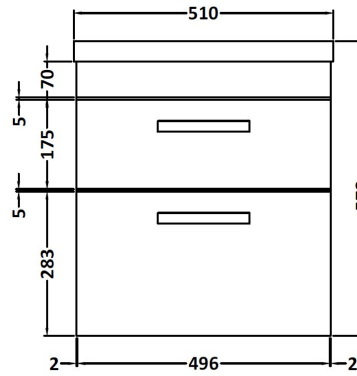

CUSTOMER DATA SHEET

DESCRIPTION: 500 Wh 2-Drawer Vanity With Basin A

CUSTOMER DATA SHEET - FURNITURE

DESCRIPTION: 500 Wall Hung 2-Drawer Basin Unit

PRODUCT DIMENSIONS

Height (mm)	Width (mm)	Depth (mm)	Nett Wgt Kg
538	500	383	26

PACKAGING DIMENSIONS

Height (mm)	Width (mm)	Depth (mm)	Gross Wgt Kg
405	520	560	26

PACKAGING DATA

Box Colour	Brown Cardboard Box		
Box Qty	1	Label Colour	White Label
Label Size	100 x 50	Label Qty	2

OUTER BOX DIMENSIONS (If Applicable)

CUSTOMER DATA SHEET - CERAMICS

DESCRIPTION: 500 Mid-Edged Basin 1 Th

PRODUCT DIMENSIONS

Height (mm)	Width (mm)	Depth (mm)	Nett Wgt Kg
180	510	390	10.54

PACKAGING DIMENSIONS

Height (mm)	Width (mm)	Depth (mm)	Gross Wgt Kg
210	410	530	10.54

PACKAGING DATA

Box Colour	Brown Cardboard Box - Printed		
Box Qty	1	Label Colour	White Label
Label Size	100 x 50	Label Qty	2

OUTER BOX DIMENSIONS (If Applicable)

Height (mm)	Width (mm)	Depth (mm)	Gross Wgt Kg