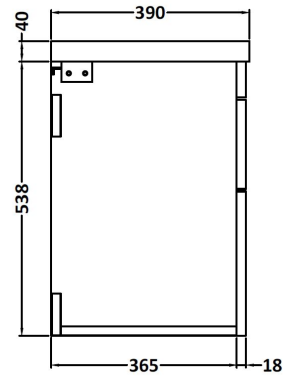

CUSTOMER DATA SHEET

DESCRIPTION: 500 Wh 2-Drawer Vanity With Basin A

CUSTOMER DATA SHEET - FURNITURE

DESCRIPTION: 500 Wall Hung 2-Drawer Basin Unit

PRODUCT DIMENSIONS

Height (mm)	Width (mm)	Depth (mm)	Nett Wgt Kg
538	500	383	26

PACKAGING DIMENSIONS

Height (mm)	Width (mm)	Depth (mm)	Gross Wgt Kg
405	520	560	26

PACKAGING DATA

Box Colour	Brown Cardboard Box		
Box Qty	1	Label Colour	White Label
Label Size	100 x 50	Label Qty	2

OUTER BOX DIMENSIONS (If Applicable)

CUSTOMER DATA SHEET - CERAMICS

DESCRIPTION: 500 Mid-Edged Basin 1 Th

PRODUCT DIMENSIONS

Height (mm)	Width (mm)	Depth (mm)	Nett Wgt Kg
180	510	390	10.54

PACKAGING DIMENSIONS

Height (mm)	Width (mm)	Depth (mm)	Gross Wgt Kg
210	410	530	10.54

PACKAGING DATA

Box Colour	Brown Cardboard Box - Printed		
Box Qty	1	Label Colour	White Label
Label Size	100 x 50	Label Qty	2

OUTER BOX DIMENSIONS (If Applicable)

Height (mm)	Width (mm)	Depth (mm)	Gross Wgt Kg