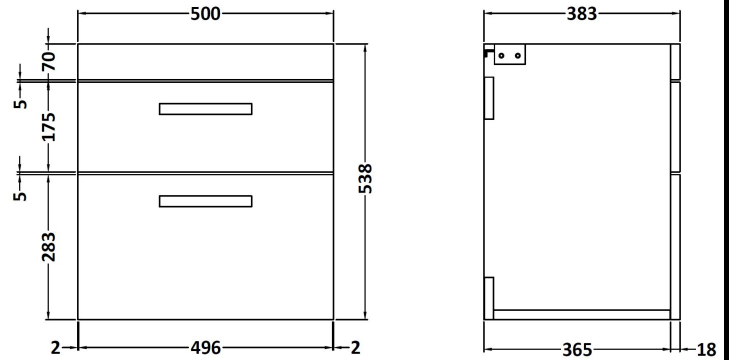

CUSTOMER DATA SHEET

DESCRIPTION: 500 Wh 2-Drawer Vanity With Basin A

CUSTOMER DATA SHEET - FURNITURE

DESCRIPTION: 500 Wall Hung 2-Drawer Basin Unit

PRODUCT DIMENSIONS

Height (mm)	Width (mm)	Depth (mm)	Nett Wgt Kg
538	500	383	26

PACKAGING DIMENSIONS

Height (mm)	Width (mm)	Depth (mm)	Gross Wgt Kg
405	520	560	26

PACKAGING DATA

Box Colour	Brown Cardboard Box		
Box Qty	1	Label Colour	White Label
Label Size	100 x 50	Label Qty	2

OUTER BOX DIMENSIONS (If Applicable)

CUSTOMER DATA SHEET - CERAMICS

DESCRIPTION: 500 Mid-Edged Basin 1 Th

PRODUCT DIMENSIONS

Height (mm)	Width (mm)	Depth (mm)	Nett Wgt Kg
180	510	390	10.54

PACKAGING DIMENSIONS

Height (mm)	Width (mm)	Depth (mm)	Gross Wgt Kg
210	410	530	10.54

PACKAGING DATA

Box Colour	Brown Cardboard Box - Printed		
Box Qty	1	Label Colour	White Label
Label Size	100 x 50	Label Qty	2

OUTER BOX DIMENSIONS (If Applicable)

Height (mm)	Width (mm)	Depth (mm)	Gross Wgt Kg