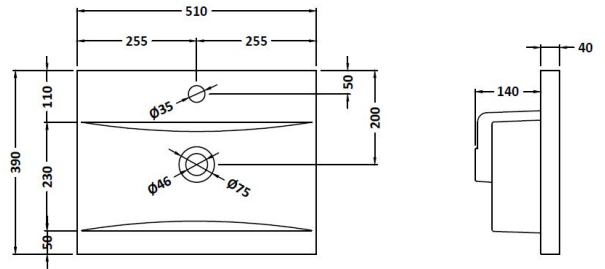

CUSTOMER DATA SHEET

DESCRIPTION: 500 Wh 2-Drawer Vanity With Basin A

CUSTOMER DATA SHEET - FURNITURE

DESCRIPTION: 500 Wall Hung 2-Drawer Basin Unit

PRODUCT DIMENSIONS

Height (mm)	Width (mm)	Depth (mm)	Nett Wgt Kg
538	500	383	26

PACKAGING DIMENSIONS

Height (mm)	Width (mm)	Depth (mm)	Gross Wgt Kg
405	520	560	26

PACKAGING DATA

Box Colour	Brown Cardboard Box		
Box Qty	1	Label Colour	White Label
Label Size	100 x 50	Label Qty	2

OUTER BOX DIMENSIONS (If Applicable)

Height (mm)	Width (mm)	Depth (mm)	Gross Wgt Kg

PRODUCT DETAILS

Country of Origin	United Kingdom			
Fitting Instruction	No			
Constr' Method	Cam & Wood Dowel			
Cabinet Finish	MFC Textured Woodgrain			
Cab Thickness (mm)	18			
Drawer Included	Yes			
No of Shelves	0			
Hinge Inc'	Not Applicable			
Fixings Inc'	Yes			
Handle Inc'	Yes, Supplied			
Handle Type	Strap			
Certification	FSC	Yes	CE	N/A
Colour	Natural Oak			
Constr' Type	Rigid			
Fascia Finish	MFC Textured Woodgrain			
Fas Thickness (mm)	18			
Drawer Type	80mm High Metal Softclose			
Hinge Type	Not Applicable			
Adjustable Legs	No, Not Required			
Handle Style	Contemporary			
Waste Shroud	Yes			

CUSTOMER DATA SHEET - CERAMICS

DESCRIPTION: 500 Mid-Edged Basin 1 Th

PRODUCT DIMENSIONS

Height (mm)	Width (mm)	Depth (mm)	Nett Wgt Kg
180	510	390	10.54

PACKAGING DIMENSIONS

Height (mm)	Width (mm)	Depth (mm)	Gross Wgt Kg
210	410	530	10.54