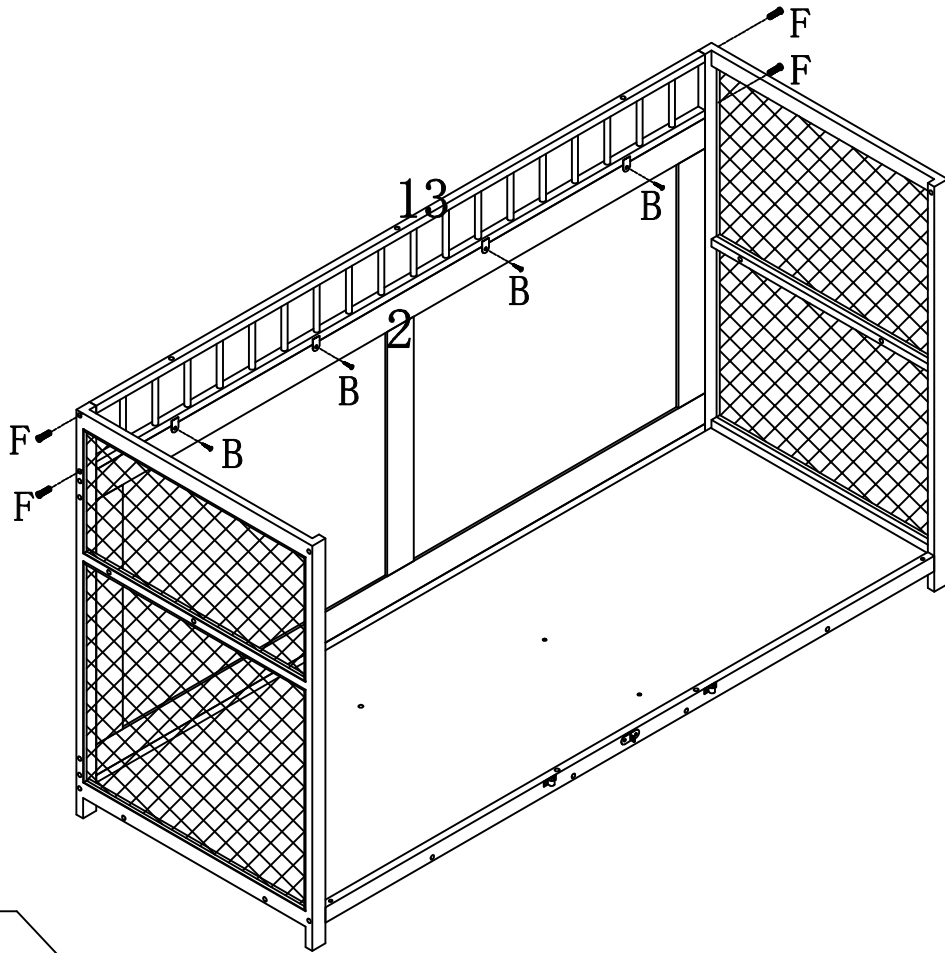

step 7

step 8