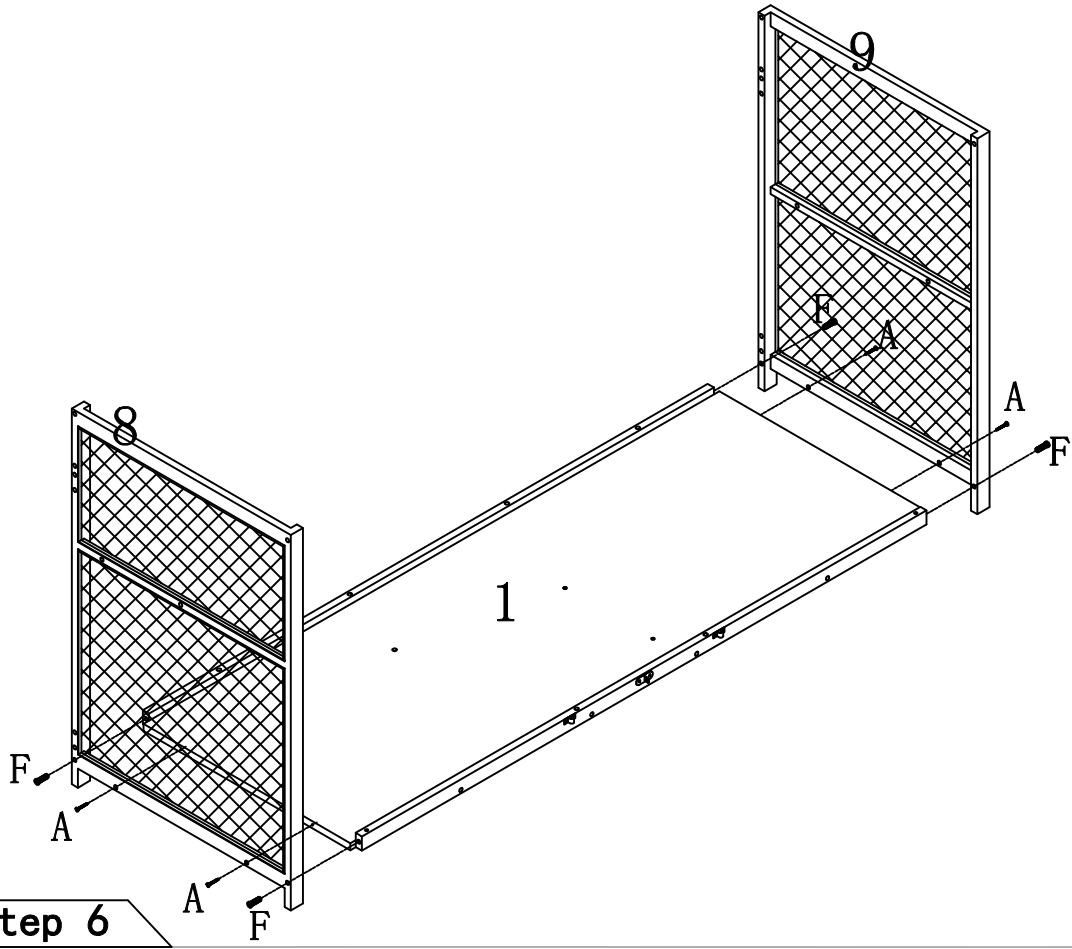

Do Best & Enjoy!

Assembly Instructions

Multi-functional Cat Cage
SKU:ECHGS-104

Hardware List

(A)  30PCS (M5*50)	(B)  12PCS (M4*12)	(C)  6PCS (M6*10)	(D)  2PCS (M6*15)	(E)  7PCS (M6*25)
(F)  12PCS (M6*45)	(G)  1PCS (M8*50)	(H)  1PCS (M8*45)	(I)  16PCS	(J)  12PCS
(K)  4PCS	(L)  4PCS	(M)  2PCS	(N)  2PCS	(O)  1PCS
(P)  1PCS	(Q)  1PCS	(R)  1PC		

Assembling the unit with camlocks and wood dowels

Assembly instructions

step 1

step 2

step 3

step 4

step 5

step 6