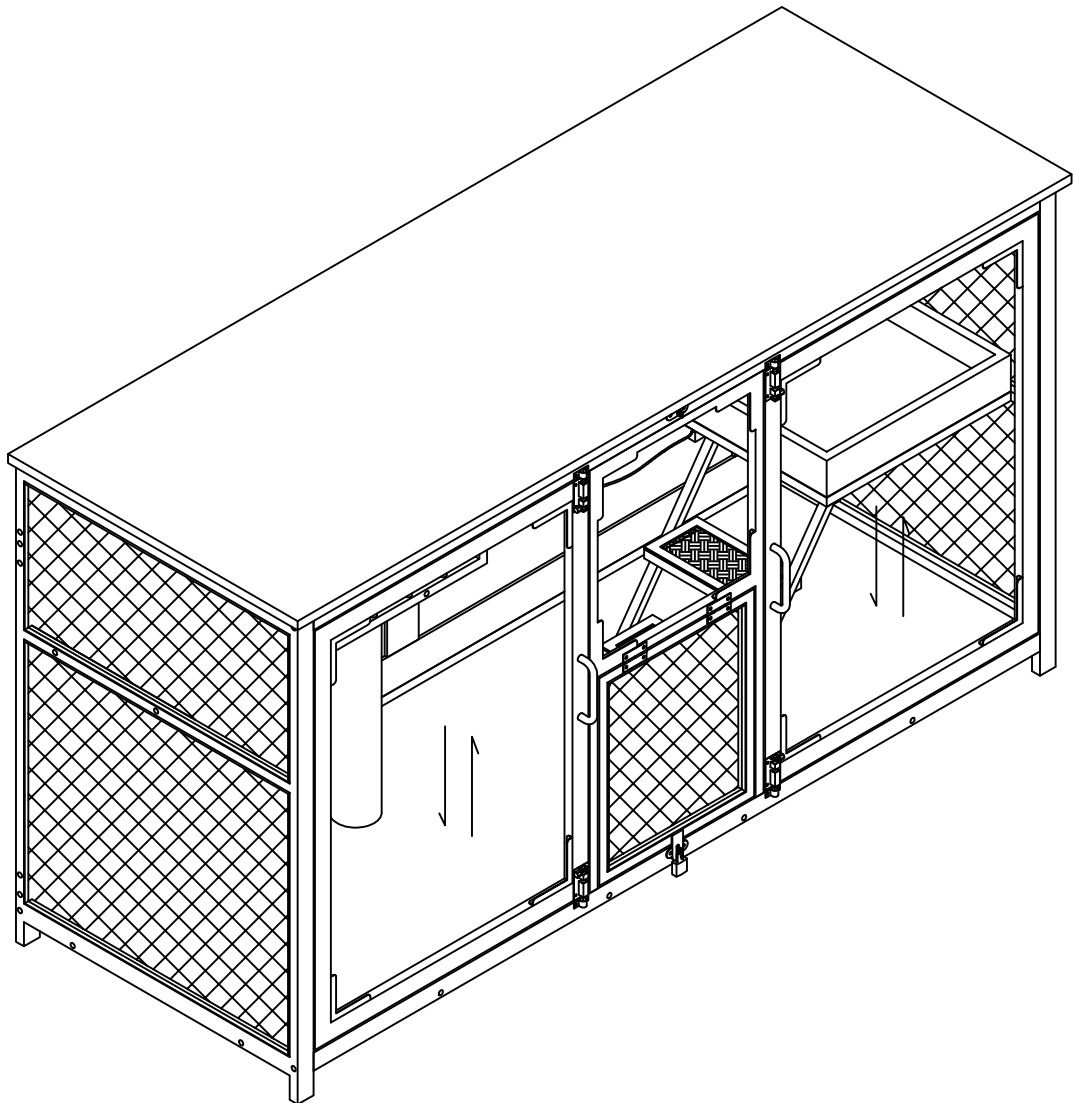

Do Best & Enjoy!

Assembly Instructions

Multi-functional Cat Cage
SKU:ECHGS-104

Hardware List

(A)  30PCS (M5*50)	(B)  12PCS (M4*12)	(C)  6PCS (M6*10)	(D)  2PCS (M6*15)	(E)  7PCS (M6*25)
(F)  12PCS (M6*45)	(G)  1PCS (M8*50)	(H)  1PCS (M8*45)	(I)  16PCS	(J)  12PCS
(K)  4PCS	(L)  4PCS	(M)  2PCS	(N)  2PCS	(O)  1PCS
(P)  1PCS	(Q)  1PCS	(R)  1PC		

Panel List

(1)  1PC	(2)  1PC	(3)  1PC	(4)  1PC	(5)  2PC
(6)  2PC	(7)  1PC	(8)  1PC	(9)  1PC	(10)  1PC
(11)  1PC	(12)  1PC	(13)  1PC	(14)  1PC	(15)  1PC
(16)  1PC	(17)  2PC	(18)  1PC	(19)  1PC	(20)  2PC