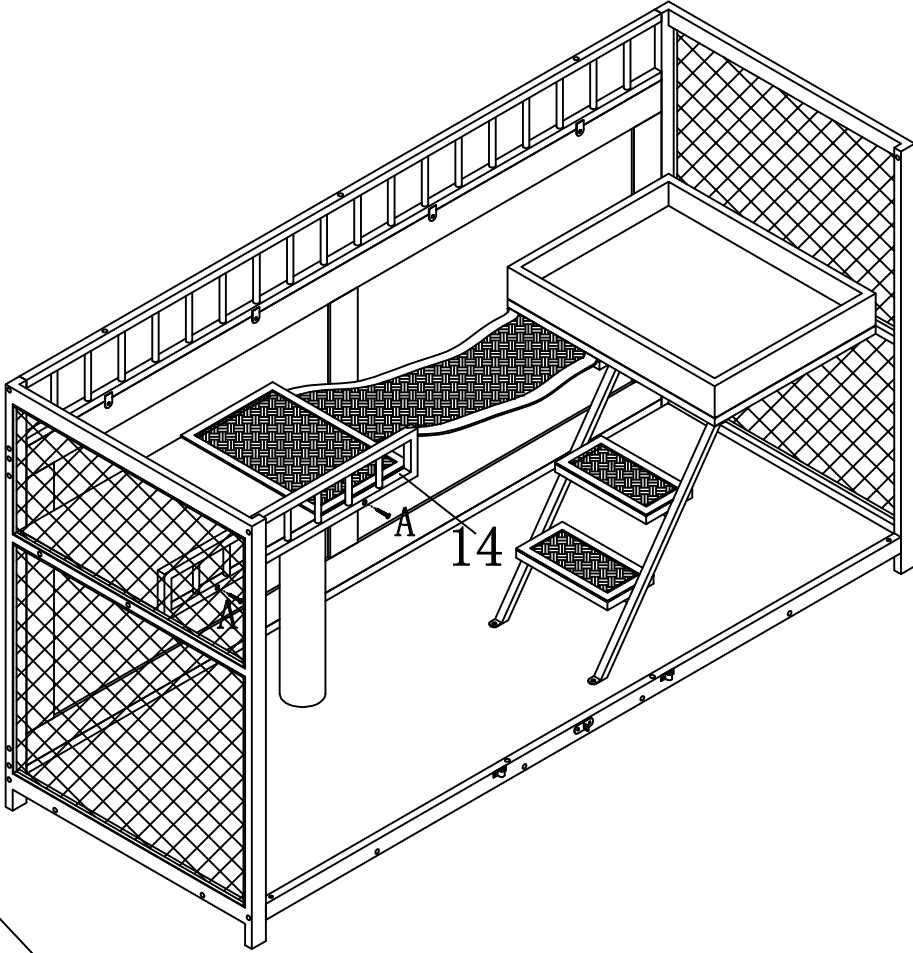

Do Best & Enjoy!

Assembly Instructions

Multi-functional Cat Cage
SKU:ECHGS-104

Hardware List

(A)  30PCS (M5*50)	(B)  12PCS (M4*12)	(C)  6PCS (M6*10)	(D)  2PCS (M6*15)	(E)  7PCS (M6*25)
(F)  12PCS (M6*45)	(G)  1PCS (M8*50)	(H)  1PCS (M8*45)	(I)  16PCS	(J)  12PCS
(K)  4PCS	(L)  4PCS	(M)  2PCS	(N)  2PCS	(O)  1PCS
(P)  1PCS	(Q)  1PCS	(R)  1PC		

step 7

step 8

step 9

step 10

step 11

step 12

step 13

step 14