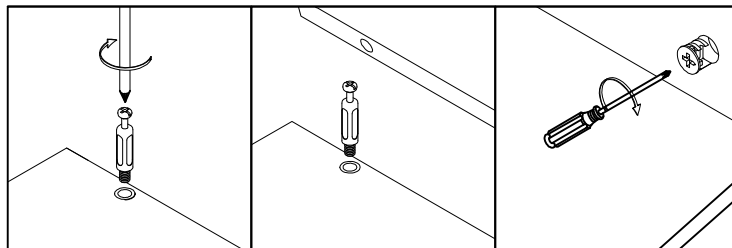

Assembling the unit with camlocks and wood dowels