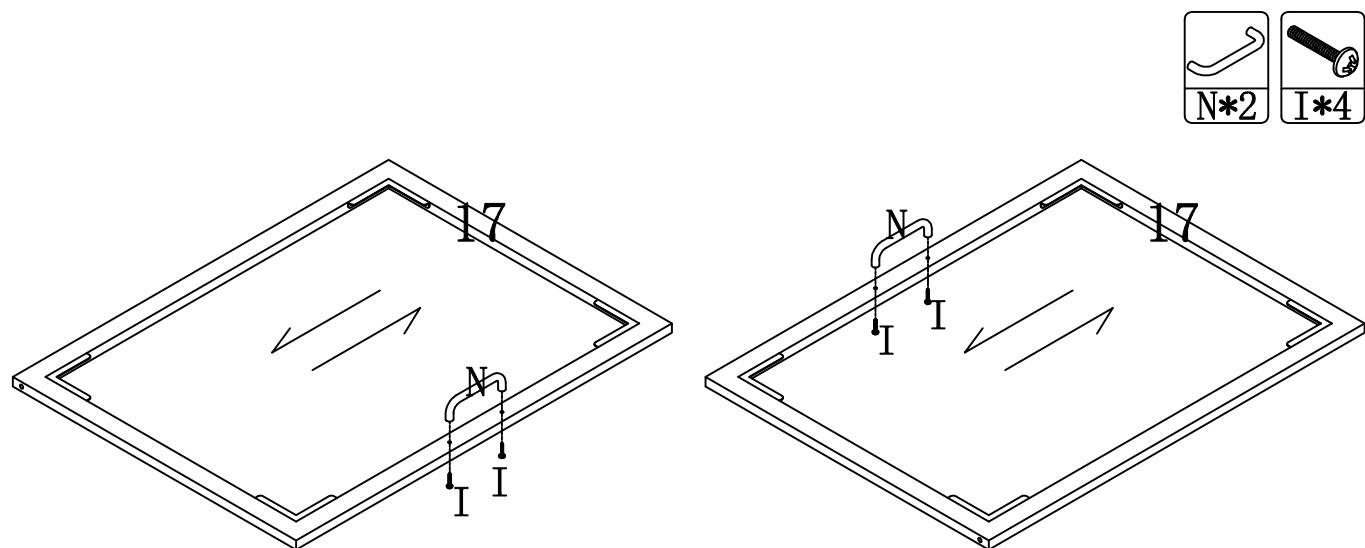

Do Best & Enjoy!

Assembly Instructions

Multi-functional Cat Cage
SKU:ECHGS-104

Hardware List

(A)  30PCS (M5*50)	(B)  12PCS (M4*12)	(C)  6PCS (M6*10)	(D)  2PCS (M6*15)	(E)  7PCS (M6*25)
(F)  12PCS (M6*45)	(G)  1PCS (M8*50)	(H)  1PCS (M8*45)	(I)  16PCS	(J)  12PCS
(K)  4PCS	(L)  4PCS	(M)  2PCS	(N)  2PCS	(O)  1PCS
(P)  1PCS	(Q)  1PCS	(R)  1PC		

Assembling the unit with camlocks and wood dowels

Assembly instructions

step 1

step 2

step 3

step 4

step 5

step 6