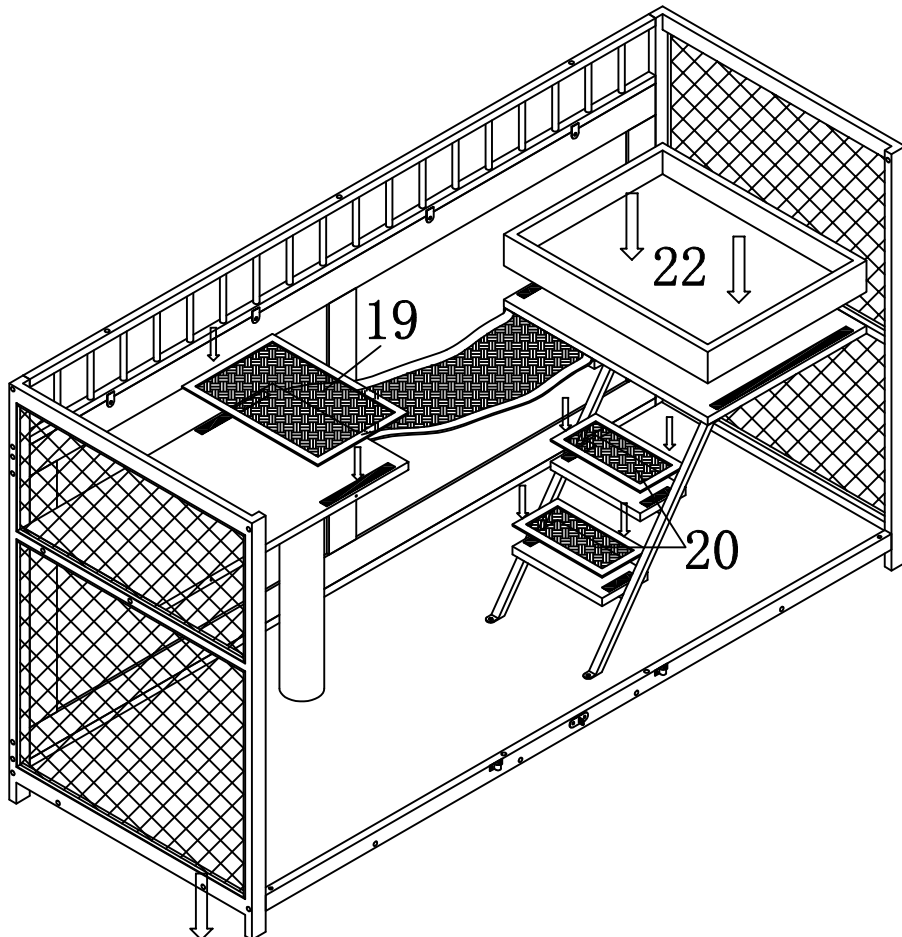

Do Best & Enjoy!

Assembly Instructions

Multi-functional Cat Cage
SKU:ECHGS-104

Hardware List

(A)  30PCS (M5*50)	(B)  12PCS (M4*12)	(C)  6PCS (M6*10)	(D)  2PCS (M6*15)	(E)  7PCS (M6*25)
(F)  12PCS (M6*45)	(G)  1PCS (M8*50)	(H)  1PCS (M8*45)	(I)  16PCS	(J)  12PCS
(K)  4PCS	(L)  4PCS	(M)  2PCS	(N)  2PCS	(O)  1PCS
(P)  1PCS	(Q)  1PCS	(R)  1PC		

step 7

step 8

step 9

step 10

step 11

step 12

step 13

step 14