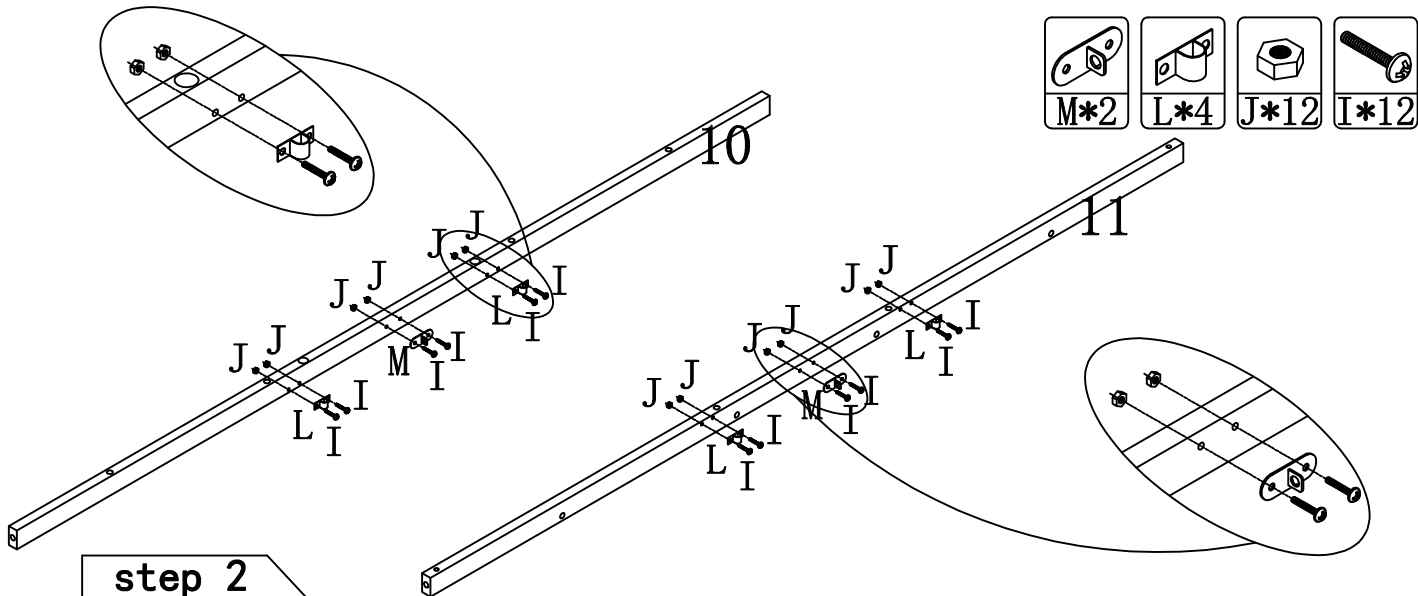

Do Best & Enjoy!

Assembly Instructions

Multi-functional Cat Cage
SKU:ECHGS-104

Hardware List

(A)  30PCS (M5*50)	(B)  12PCS (M4*12)	(C)  6PCS (M6*10)	(D)  2PCS (M6*15)	(E)  7PCS (M6*25)
(F)  12PCS (M6*45)	(G)  1PCS (M8*50)	(H)  1PCS (M8*45)	(I)  16PCS	(J)  12PCS
(K)  4PCS	(L)  4PCS	(M)  2PCS	(N)  2PCS	(O)  1PCS
(P)  1PCS	(Q)  1PCS	(R)  1PC		

Panel List

(1)  1PC	(2)  1PC	(3)  1PC	(4)  1PC	(5)  2PC
(6)  2PC	(7)  1PC	(8)  1PC	(9)  1PC	(10)  1PC
(11)  1PC	(12)  1PC	(13)  1PC	(14)  1PC	(15)  1PC
(16)  1PC	(17)  2PC	(18)  1PC	(19)  1PC	(20)  2PC

Assembling the unit with camlocks and wood dowels

Assembly instructions

step 1

step 2

step 3

step 4

step 5

step 6