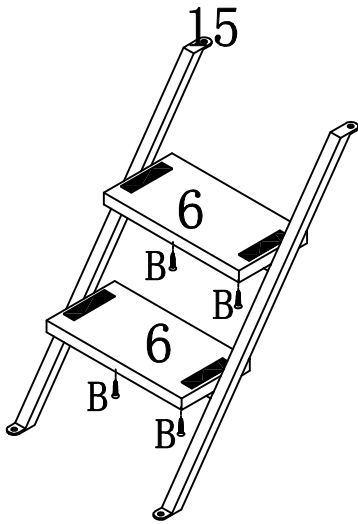

Do Best & Enjoy!

Assembly Instructions

Multi-functional Cat Cage
SKU:ECHGS-104

Hardware List

(A)  30PCS (M5*50)	(B)  12PCS (M4*12)	(C)  6PCS (M6*10)	(D)  2PCS (M6*15)	(E)  7PCS (M6*25)
(F)  12PCS (M6*45)	(G)  1PCS (M8*50)	(H)  1PCS (M8*45)	(I)  16PCS	(J)  12PCS
(K)  4PCS	(L)  4PCS	(M)  2PCS	(N)  2PCS	(O)  1PCS
(P)  1PCS	(Q)  1PCS	(R)  1PC		

Panel List

(1)  1PC	(2)  1PC	(3)  1PC	(4)  1PC	(5)  2PC
(6)  2PC	(7)  1PC	(8)  1PC	(9)  1PC	(10)  1PC
(11)  1PC	(12)  1PC	(13)  1PC	(14)  1PC	(15)  1PC
(16)  1PC	(17)  2PC	(18)  1PC	(19)  1PC	(20)  2PC

step 7

step 8

step 9

step 10

step 11

step 12

step 13

step 14