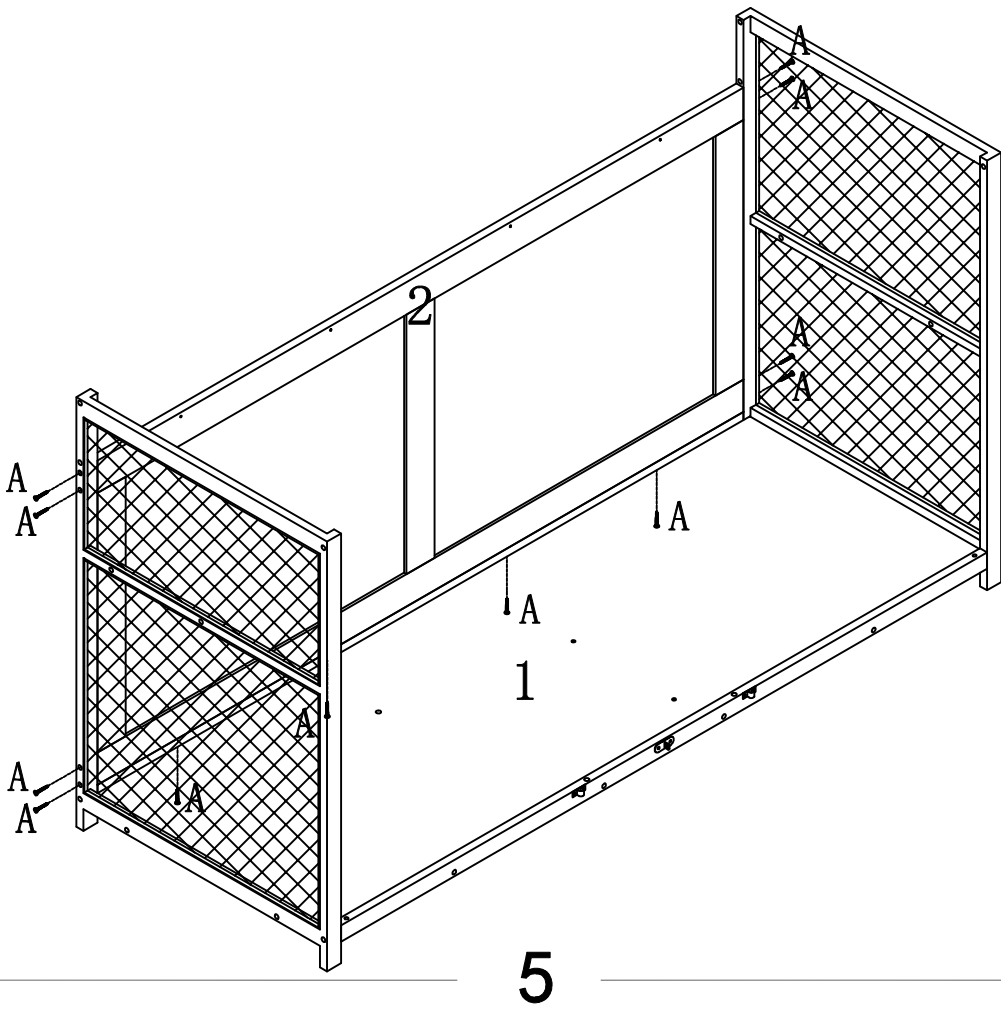

Do Best & Enjoy!

Assembly Instructions

Multi-functional Cat Cage
SKU:ECHGS-104

Hardware List

(A)  30PCS (M5*50)	(B)  12PCS (M4*12)	(C)  6PCS (M6*10)	(D)  2PCS (M6*15)	(E)  7PCS (M6*25)
(F)  12PCS (M6*45)	(G)  1PCS (M8*50)	(H)  1PCS (M8*45)	(I)  16PCS	(J)  12PCS
(K)  4PCS	(L)  4PCS	(M)  2PCS	(N)  2PCS	(O)  1PCS
(P)  1PCS	(Q)  1PCS	(R)  1PC		

Panel List

(1)  1PC	(2)  1PC	(3)  1PC	(4)  1PC	(5)  2PC
(6)  2PC	(7)  1PC	(8)  1PC	(9)  1PC	(10)  1PC
(11)  1PC	(12)  1PC	(13)  1PC	(14)  1PC	(15)  1PC
(16)  1PC	(17)  2PC	(18)  1PC	(19)  1PC	(20)  2PC

Assembling the unit with camlocks and wood dowels

Assembly instructions

step 1

step 2

step 3

step 4

step 5

step 6