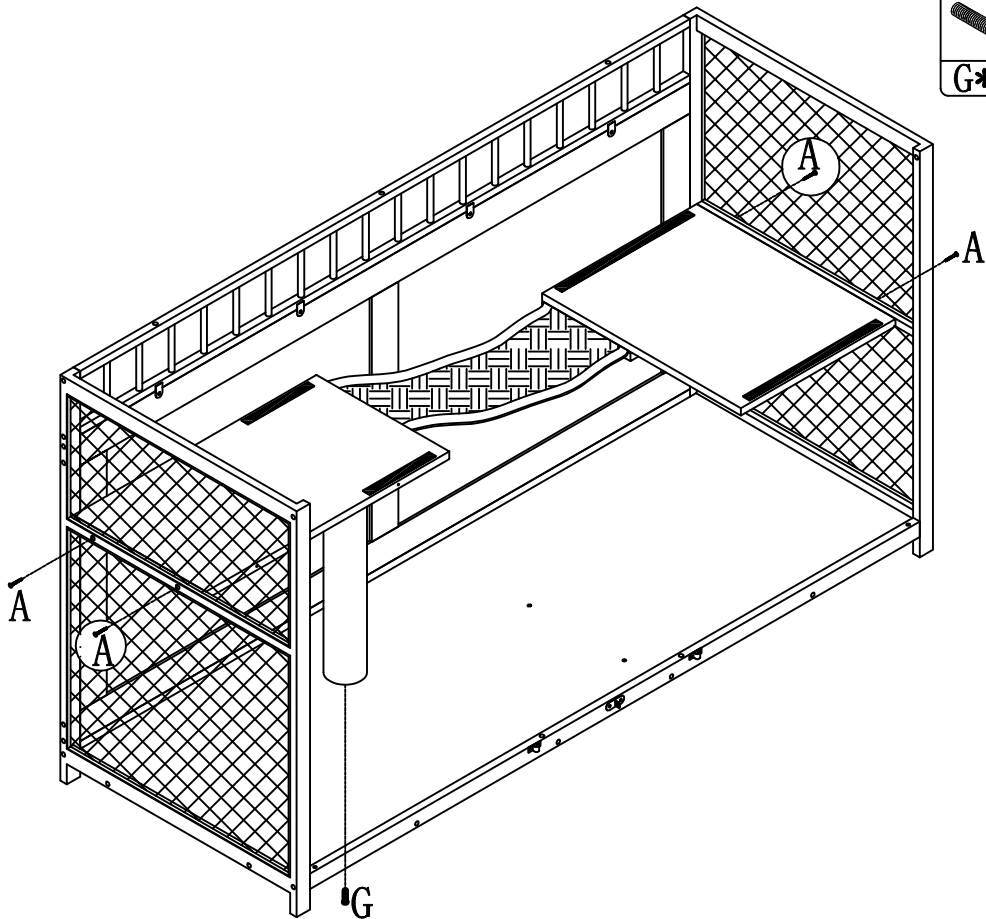

Do Best & Enjoy!

Assembly Instructions

Multi-functional Cat Cage
SKU:ECHGS-104

Hardware List

(A)  30PCS (M5*50)	(B)  12PCS (M4*12)	(C)  6PCS (M6*10)	(D)  2PCS (M6*15)	(E)  7PCS (M6*25)
(F)  12PCS (M6*45)	(G)  1PCS (M8*50)	(H)  1PCS (M8*45)	(I)  16PCS	(J)  12PCS
(K)  4PCS	(L)  4PCS	(M)  2PCS	(N)  2PCS	(O)  1PCS
(P)  1PCS	(Q)  1PCS	(R)  1PC		

step 7

step 8

step 9

step 10

step 11

step 12

step 13

step 14