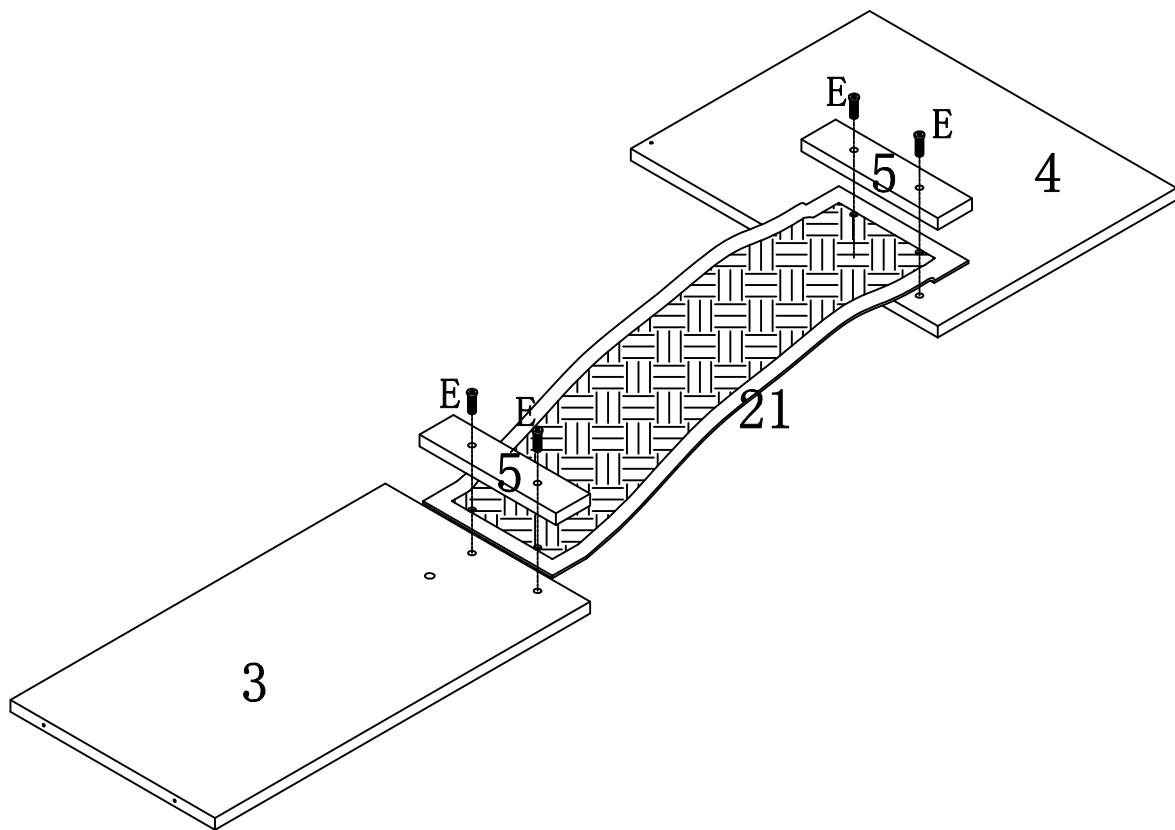

Do Best & Enjoy!

Assembly Instructions

Multi-functional Cat Cage
SKU:ECHGS-104

Hardware List

(A)  30PCS (M5*50)	(B)  12PCS (M4*12)	(C)  6PCS (M6*10)	(D)  2PCS (M6*15)	(E)  7PCS (M6*25)
(F)  12PCS (M6*45)	(G)  1PCS (M8*50)	(H)  1PCS (M8*45)	(I)  16PCS	(J)  12PCS
(K)  4PCS	(L)  4PCS	(M)  2PCS	(N)  2PCS	(O)  1PCS
(P)  1PCS	(Q)  1PCS	(R)  1PC		

Assembling the unit with camlocks and wood dowels

Assembly instructions

step 1

step 2

step 3

step 4

step 5

step 6

step 7

step 8

step 9

step 10

step 11

step 12

step 13

step 14