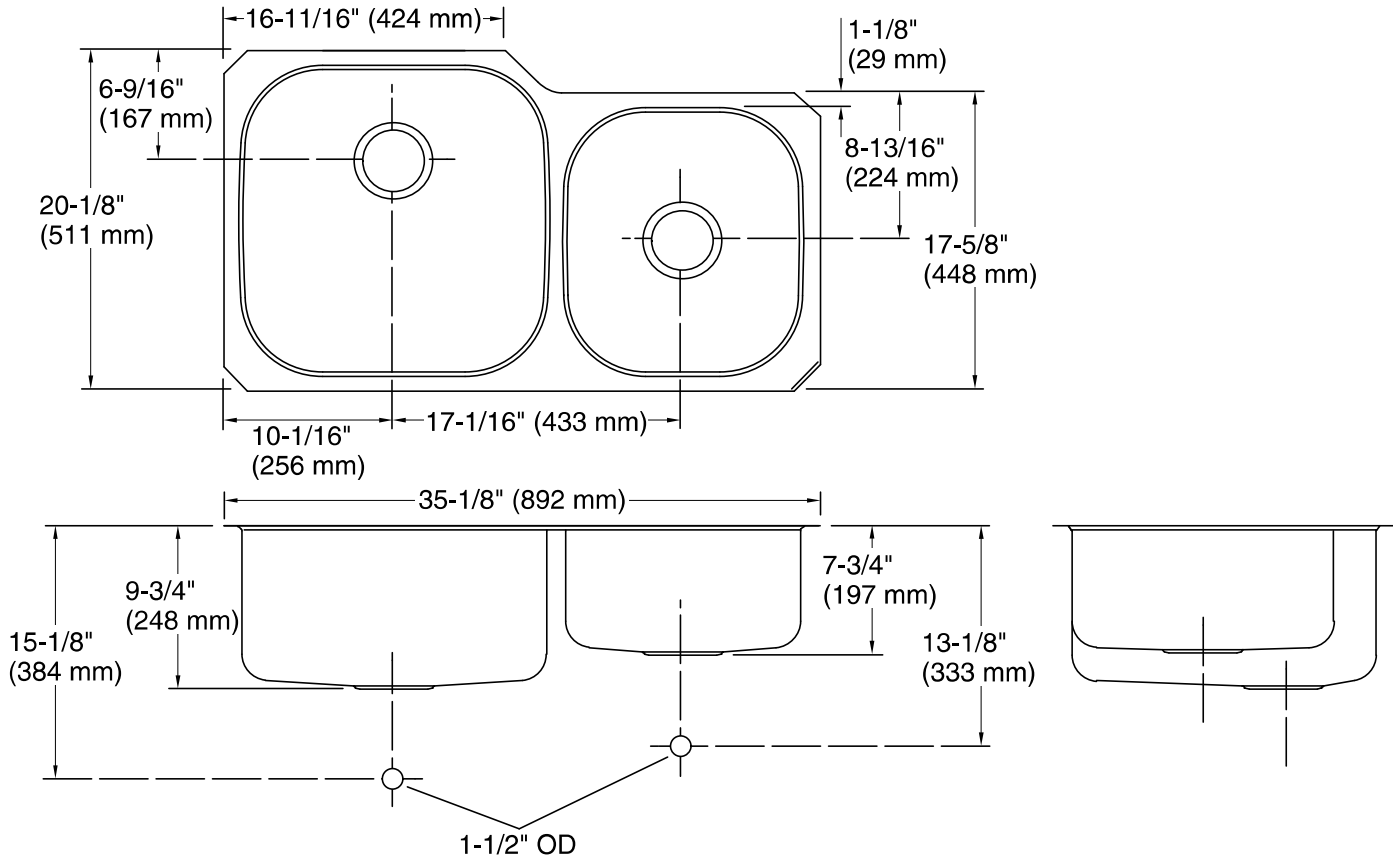

### Features

- 39" (990 mm) minimum base cabinet width.
- Extra-large/medium bowls.
- 9-1/2" depth left bowl and 7-1/2" depth right bowl.
- Includes installation hardware.

## Technical Information

All product dimensions are nominal.

Bowl configuration: Off-set X-large/small

Installation: Under-mount

Min. base cabinet width: 39" (991 mm)

Bowl area (Left): Length: 17-7/8" (454 mm)  
Width: 17-7/8" (454 mm)  
Bowl depth: 9-1/2" (241 mm)  
Water depth: 9-1/2" (241 mm)

Bowl area (Right): Length: 13-3/4" (349 mm)  
Width: 15-3/8" (391 mm)  
Bowl depth: 7-1/2" (191 mm)  
Water depth: 7-1/2" (191 mm)

Template: 1217909-7, required, included