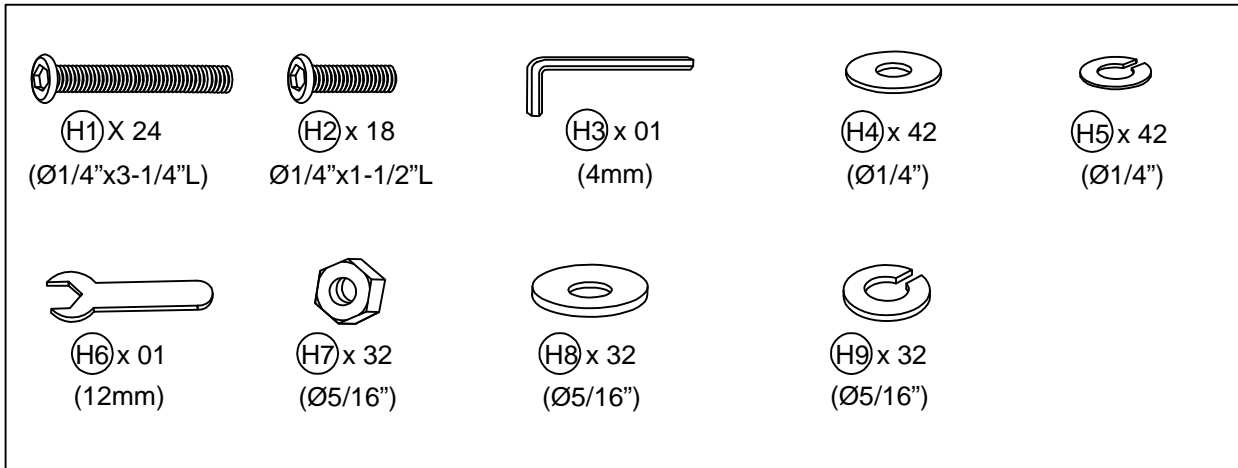

7PC DINING SET
ENSEMBLE DE SALLE À MANGER , 7 PCS
JUEGO DE COMEDOR, 7 PZAS.

HARDWARE LIST:

PARTS LIST:

PARTS	DESCRIPTION	Q'TY
A	CHAIR BACK	06
B	CUSHION SEAT WITH FRAME	06
C	CHAIR LEGS	12
D	TABLE TOP	01
E	TABLE LEGS	04

IMPORTANT:

1. Do not tighten bolts completely until all bolts are completely lined up and inserted into holes / nuts.
2. Do not over tighten screws and bolts to avoid stripping.
3. Please use hand tools to assemble this product. Do not use power tools.