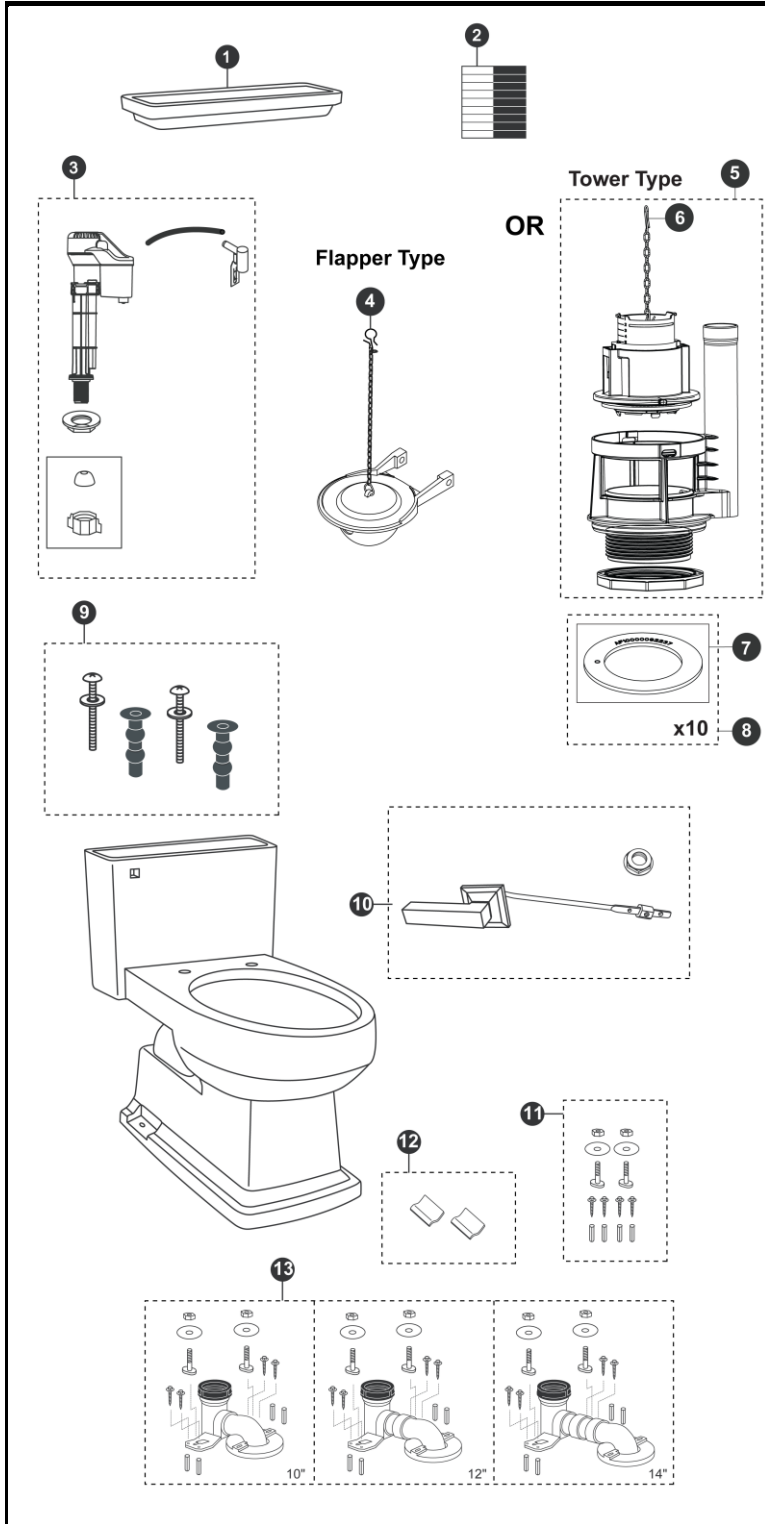

Eco Lloyd®
1.28 Gpf Toilet, Elongated,
E-Max®, UniFit Rough-In
Universal Height

Item	Part	Description
1	TCU934CR#01	Tank Lid w/ Velcro Tape - Cotton
	TCU934CR#03	Tank Lid w/ Velcro Tape - Bone
	TCU934CR#11	Tank Lid w/ Velcro Tape - Colonial White
	TCU934CR#12	Tank Lid w/ Velcro Tape - Sedona Beige
	TCU934CR#51	Tank Lid w/ Velcro Tape - Ebony
2	THU234	Velcro Tape
3	TSU81.30-A	Fill Valve
4	THU500S	Flapper w/ Chain
5	THU453.6B-A	Drain Valve
6	THU440-A	Flush Tower
7	THU407	Seal Gasket (1 piece)
8	THU370	Seal Gasket (10 piece)
9	THU651N	Top Mounting Seat Hardware
10	THU191#BN	Trip Lever - Brushed Nickel
	THU191#CP	Trip Lever - Chrome Plated
	THU191#PN	Trip Lever - Polished Nickel
11	THU020N	Unifit Mounting Set
12	THU199#01	Cover Plate Set w/ Velcro Tape - Cotton
	THU199#03	Cover Plate Set w/ Velcro Tape - Bone
	THU199#11	Cover Plate Set w/ Velcro Tape - Colonial White
	THU199#12	Cover Plate Set w/ Velcro Tape - Sedona Beige
	THU199#51	Cover Plate Set w/ Velcro Tape - Ebony
13	TSU03W.10R	UniFit - 10" Rough-In
	TSU03W.12R	UniFit - 12" Rough-In
	TSU03W.14R	UniFit - 14" Rough-In

Note:

Product Number Explanations

One-Piece Toilet

(MS) Toilet & Seat Combination
(934) Toilet Model
(214) Seat Model
(E) E-Max®
(F) Universal Height

One-Piece Toilet

(CST) Gravity Type
Toilet
(934) Model
(E) E-Max®
(F) Universal Height
(T) Drain Valve Tower

Actual Product may vary slightly from illustration.