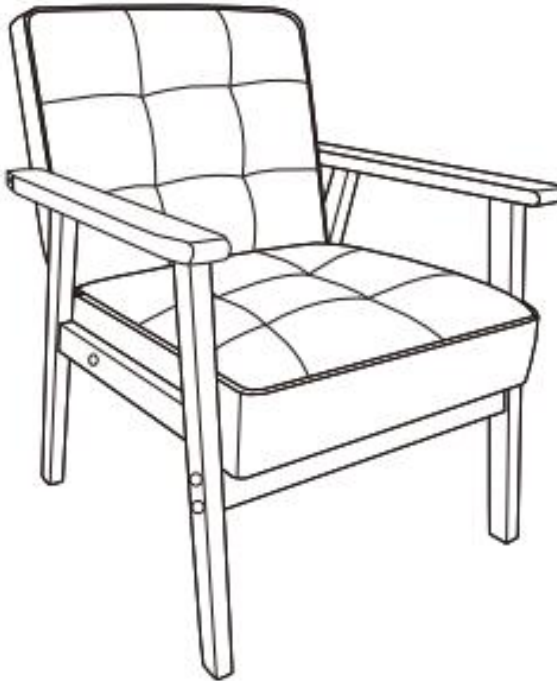

VEVOR

Affordable. Reliable. Home Improvement.

WOOD ACCENT CHAIR

MODEL:SL2220D

This is the original instruction, please read all manual instructions carefully before operating. VEVOR reserves a clear interpretation of our user manual. The appearance of the product shall be subject to the product you received. Please forgive us that we won't inform you again if there are any technology or software updates on our product.