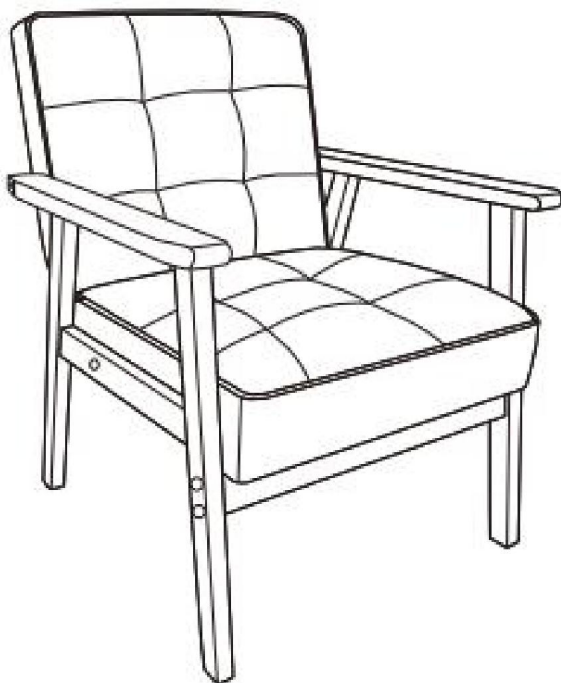

VEVOR

Affordable. Reliable. Home Improvement.

CHAISE D'APPOINT EN BOIS

MODÈLE : SL2220D

Ceci est le mode d'emploi d'origine. Veuillez lire attentivement toutes les instructions du manuel avant utilisation. VEVOR se réserve le droit d'interpréter clairement ce manuel d'utilisation. L'apparence du produit dépend du produit que vous avez reçu. Veuillez nous excuser pour le retard dans la publication de toute mise à jour technologique ou logicielle concernant notre produit.