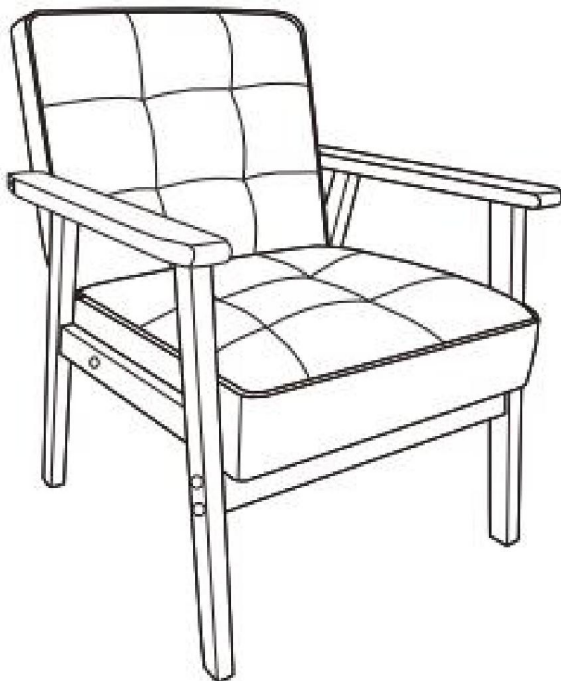

VEVOR

Affordable. Reliable. Home Improvement.

HOUTEN ACCENT STOEL

MODEL: SL2220D

Dit is de originele handleiding. Lees alle instructies zorgvuldig door voordat u het product gebruikt. VEVOR behoudt zich het recht voor om de gebruiksaanwijzing duidelijk te interpreteren. Het uiterlijk van het product is afhankelijk van het product dat u hebt ontvangen. Neemt u het ons niet kwalijk dat we u niet meer op de hoogte stellen van eventuele technologische of software-updates voor ons product.