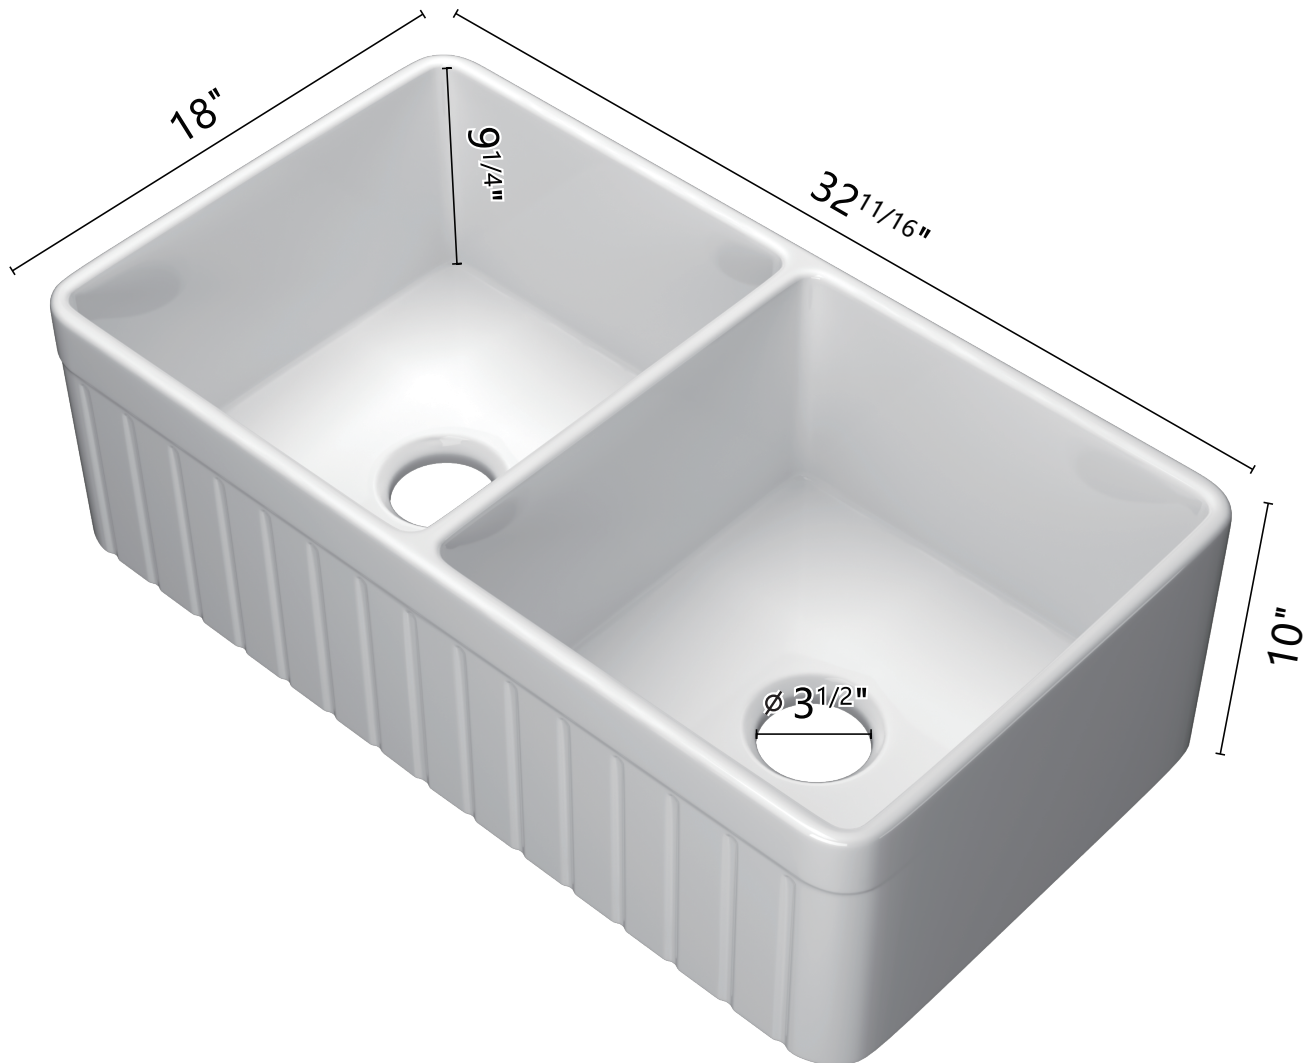

DIMENSION DETAILS

SINK

PRODUCT
INSTRUCTION
VIDEO

33×18×10inch DOUBLE SINK

PRODUCT SIZE

KINDLY ATTENTION: To present a perfect installation, please measure the actual sink size for the cutout and trace for the countertop. Do not cut the countertop until you receive the sink. Because this fireclay sink size may vary in size by up to 1/4 inch during the high-temperature firing production.