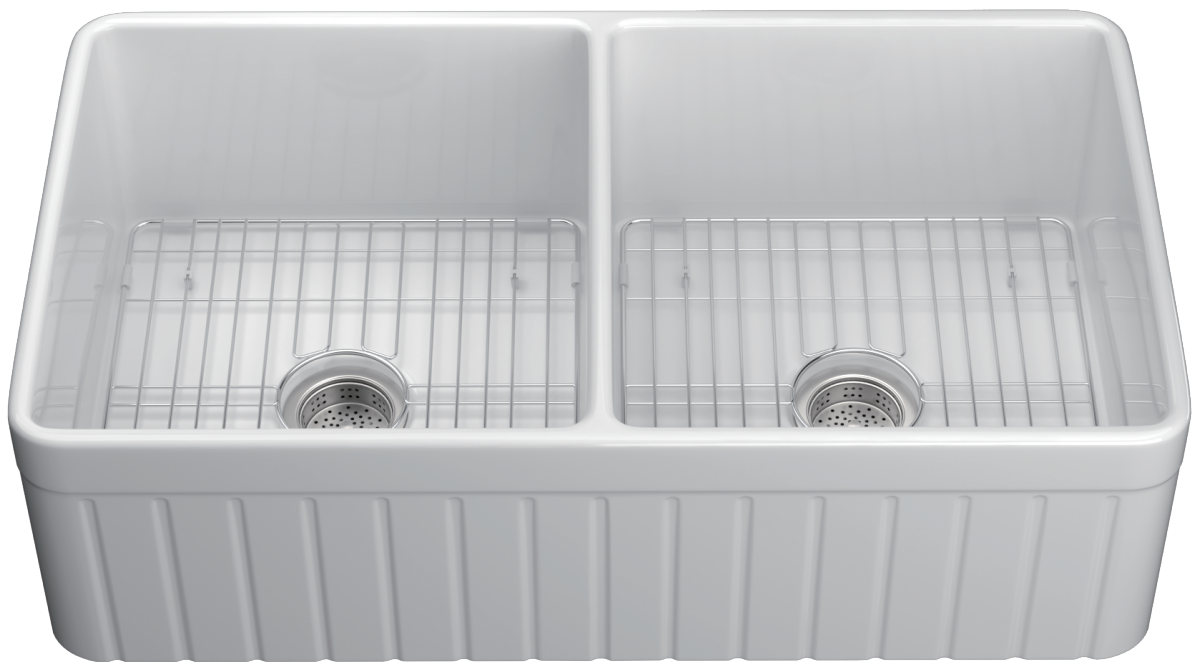

DIMENSION DETAILS

SINK

PRODUCT
INSTRUCTION
VIDEO

33×18×10inch DOUBLE SINK

PRODUCT SIZE

KINDLY ATTENTION: To present a perfect installation, please measure the actual sink size for the cutout and trace for the countertop. Do not cut the countertop until you receive the sink. Because this fireclay sink size may vary in size by up to 1/4 inch during the high-temperature firing production.