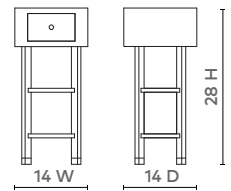

CLAUDETTE I-DRAWER ROUND SIDE TABLE, WHITE AND NICKEL

CLU-115-5129-807

- 14dia x 28h
- Washed Lacquered Linen
- Custom Cast Nickel Pull and Sabots
- Stained Drawer Interior
- Soft Closing Glides
- 2 Fixed Shelves