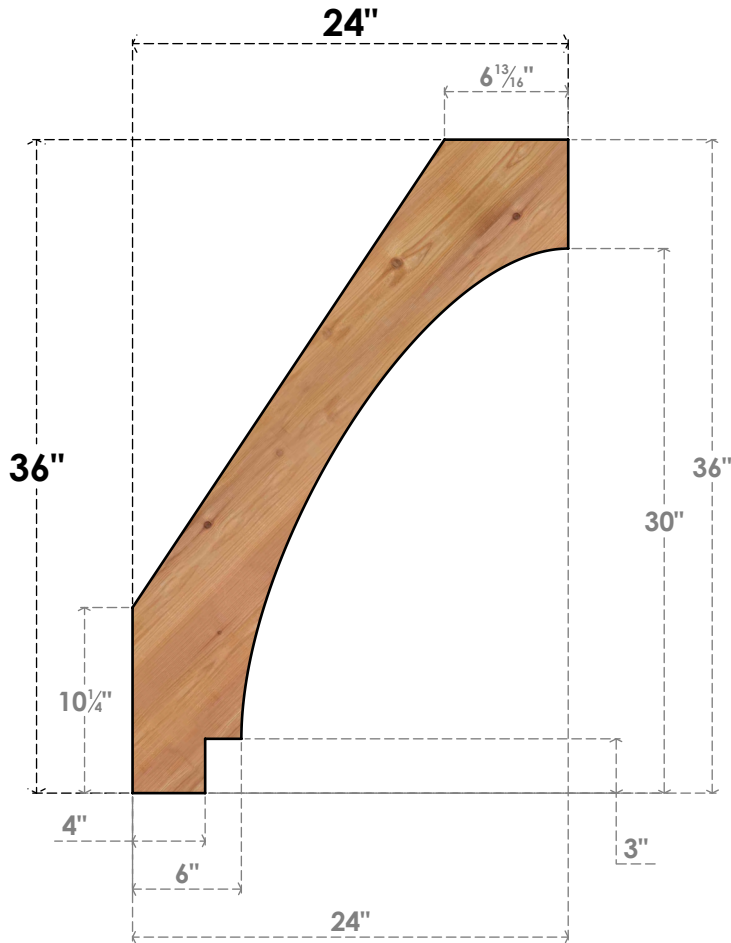

# BRC06X24X36IMP00SWR

5 1/2"W X 24"D X 36"H IMPERIAL SMOOTH BRACE, WESTERN RED CEDAR

**SIDE**

**FRONT**

EKENA MILLWORK  
 2300 WEST MAIN ST.  
 CLARKSVILLE, TX 75426  
 TOLL FREE: 866-607-0453  
 WWW.EKENAMILLWORK.COM

**NOTES**

1. INSTALLATION TO BE COMPLETED IN ACCORDANCE WITH MANUFACTURER'S SPECIFICATIONS.
2. DRAWING MAY NOT BE TO SCALE
3. THIS DRAWING IS INTENDED FOR DESIGN AND PLANNING PURPOSES ONLY.
4. ALL INFORMATION CONTAINED HEREIN WAS CURRENT AT THE TIME OF DEVELOPMENT BUT MUST BE REVIEWED AND APPROVED BY THE PRODUCT MANUFACTURER TO BE CONSIDERED ACCURATE.
5. PRODUCTS ARE NOT KILN DRIED. THIS ITEM IS UNIQUE AND WILL CONTAIN THE NATURAL VARIATIONS THAT THE WOOD SPECIES OFFERS. THIS MAY RESULT IN VARIATIONS UP TO 1/4"