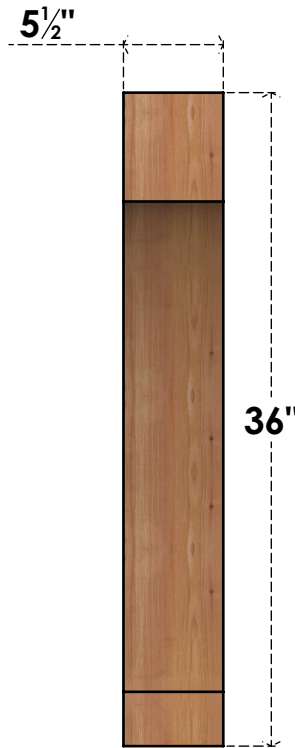

# BRC06X24X36IMP00SWR

5 1/2"W X 24"D X 36"H IMPERIAL SMOOTH BRACE, WESTERN RED CEDAR

**SIDE**

**FRONT**

EKENA MILLWORK  
 2300 WEST MAIN ST.  
 CLARKSVILLE, TX 75426  
 TOLL FREE: 866-607-0453  
 WWW.EKENAMILLWORK.COM

**NOTES**

1. INSTALLATION TO BE COMPLETED IN ACCORDANCE WITH MANUFACTURER'S SPECIFICATIONS.
2. DRAWING MAY NOT BE TO SCALE
3. THIS DRAWING IS INTENDED FOR DESIGN AND PLANNING PURPOSES ONLY.
4. ALL INFORMATION CONTAINED HEREIN WAS CURRENT AT THE TIME OF DEVELOPMENT BUT MUST BE REVIEWED AND APPROVED BY THE PRODUCT MANUFACTURER TO BE CONSIDERED ACCURATE.
5. PRODUCTS ARE NOT KILN DRIED. THIS ITEM IS UNIQUE AND WILL CONTAIN THE NATURAL VARIATIONS THAT THE WOOD SPECIES OFFERS. THIS MAY RESULT IN VARIATIONS UP TO 1/4"