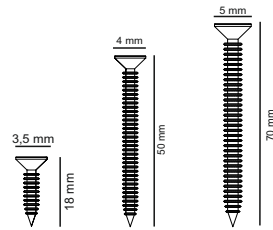

# ATTENTION!!

Minifix is the main connection material used in products.  
Before starting assembly, please check the drawings below...

Minifix Körper  
Minifix Gövde

Minifix  
Minifix Mil

Dübel  
Kavala

The necessary tools (not included)

## ACCESSORY LIST

<b>A01</b>  <b>32x</b>	<b>A02</b>  <b>32x</b>	<b>A03</b>  <b>20x</b>	<b>A17</b> 4mm  <b>1x</b>	<b>A34</b>  <b>8x</b>
<b>A04</b>  <b>D 28x</b>				