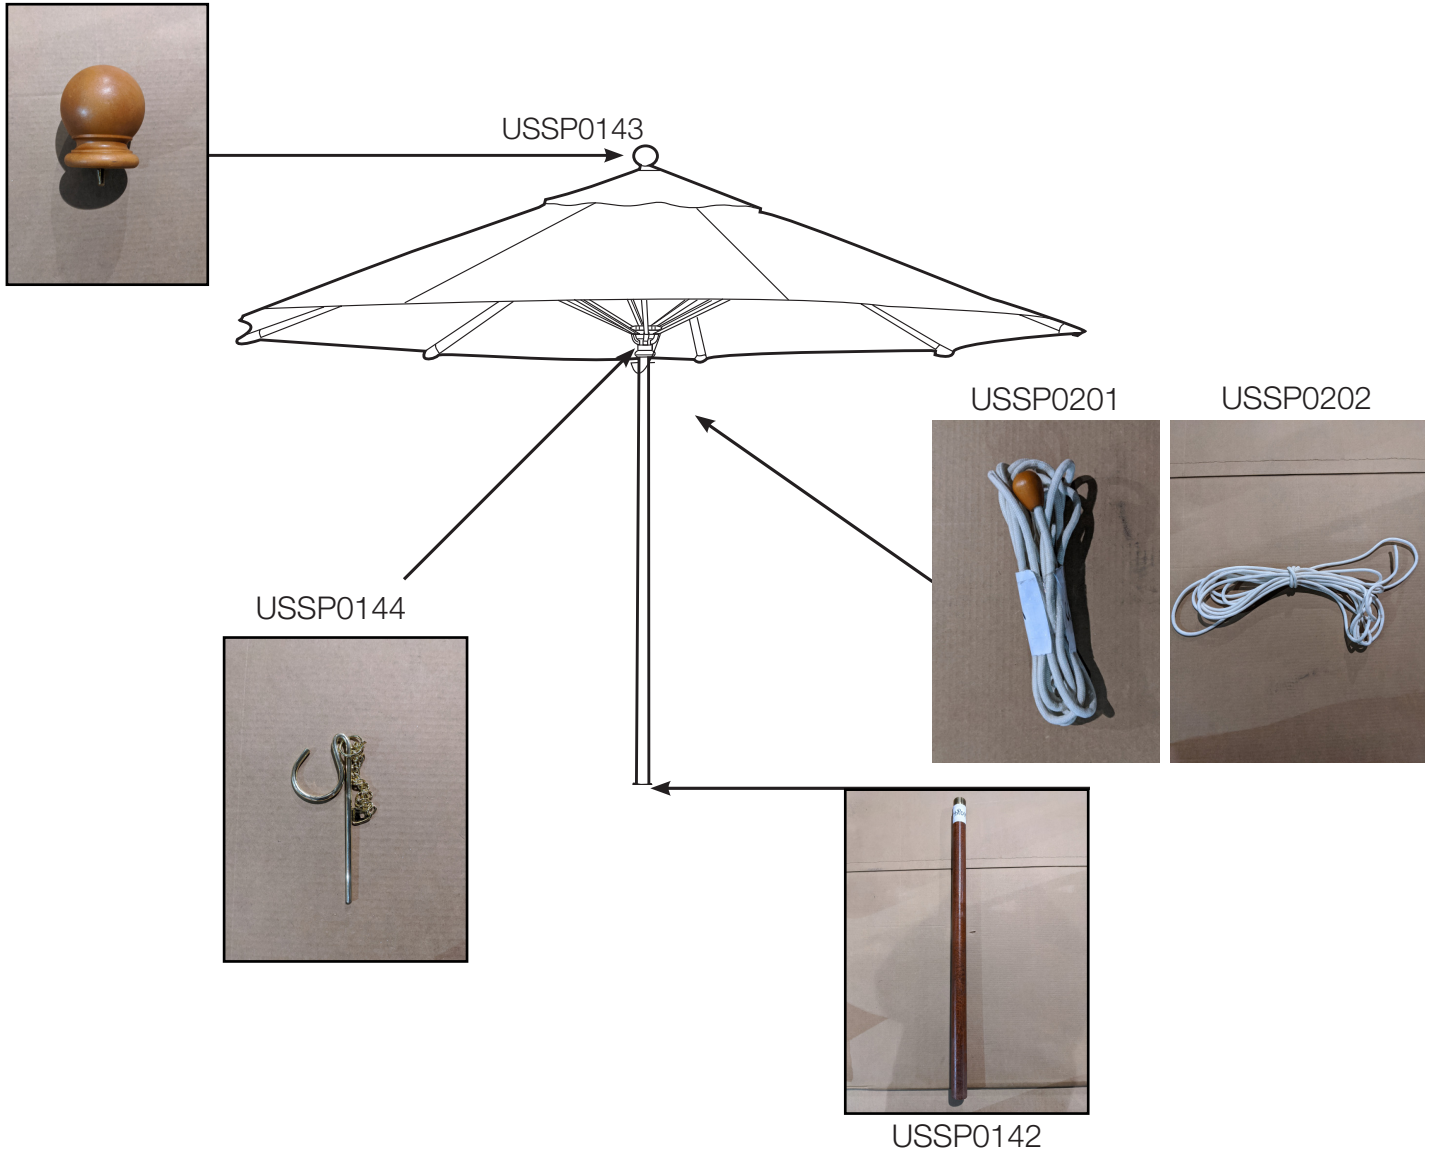

View Product

Canopy: 9' Round
Height: 76.5"
Unit Weight: 19.85 lbs

9' Round Market Umbrella with 1 1/2" Wooden Pole

Product Specifications

Product Description	Reference Number	Color	UPC Code 014306	Pack Weight Each (lbs.)	Master Pack	Master Pack Volume (cu. ft)
9 Ft. Round Market Umbrella with 1 1/2" Wooden Pole	98912031	Forest Green	138145	25.00	1	1.79
	98919731	Pacific Blue	138121	25.00	1	1.79
	98918231	Terra Cotta	141091	25.00	1	1.79
	98910331	Khaki	142524	25.00	1	1.79
	98914931	Pesto	909905	25.00	1	1.79
	98914831	Sand	909899	25.00	1	1.79
	98918131	Taupe	912974	25.00	1	1.79
	98910431	White	142319	25.00	1	1.79
	98913131	Turquoise	912981	25.00	1	1.79
	98912731	Burgundy	138077	25.00	1	1.79

Features & Benefits Warranty: 3 Yrs. on Grade C Fabric/1 Yr. on Poles

- Available with a 1 1/2" pole to work with any Grosfillex table plus eight reinforced ribs for extra resistance to wind damage.
- Two piece kempas wood pole with brass connector for easy transportation and shipping. Can be shipped via UPS.
- Pulley facilitates easy opening and closing.
- A selection of Outdura® solution-dyed acrylic traditional fabric colors Grade C for extra color fastness and ease of maintenance. Outdura® is a registered trademark of Sattler AG.
- Fully tested to 1,000 hours for fade resistance to meet ASTM performance standard for commercial outdoor fabric - meets ACFFA requirements.
- Fade, stain, and mildew resistant.

Spare Parts

Reference #	Description
USSP0143	FINIAL MARKET UMB 7'&9'
USSP0144	PIN METL & CHN MKT UMB 7' & 9'
USSP0142	BOTTOM POLE 2" MKT UMB 9'
USSP0201	PULLEY CORD 1.5" POLE MKT 9'
USSP0202	PULLEY CORD 2" POLE MKT 9'