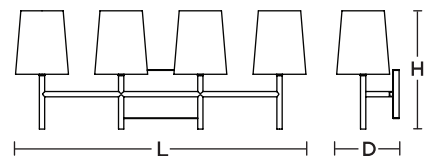

ORDERING INFORMATION

Black	Satin Brass	Satin Nickel	Qty.	Lamp	L	D	H
			3	40W (MAX)	22"	5-7/5"	11"
			4	40W (MAX)	27"	5-7/5"	11"