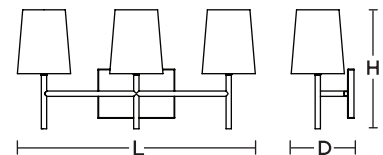

ORDERING INFORMATION

Black	Satin Brass	Satin Nickel	Qty.	Lamp	L	D	H
			3	40W (MAX)	22"	5-7/5"	11"
			4	40W (MAX)	27"	5-7/5"	11"