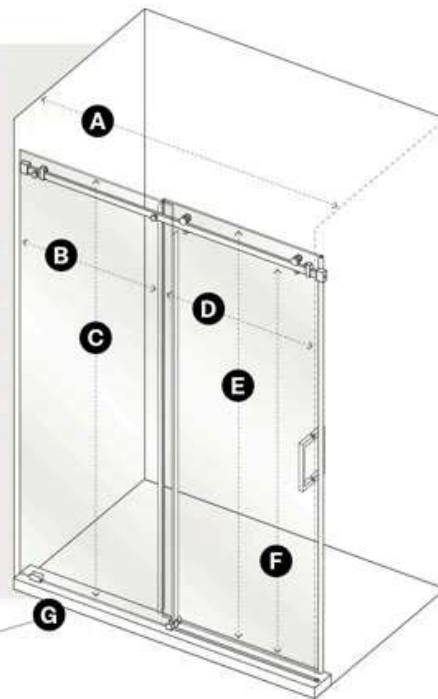

Astro | 60" Round Slider Shower Enclosure
Shower Enclosure Kit Dimensions

SQSLD-60

Adjustability Width

A 56-60 ¼"

Fixed Panel

B 30" Wide

C 78" High

Slider Door Panel

D 31 ½" Wide

E 77 ¾" High

Walk Through Height

F 75"

Minimum Threshold Width

G 2"

GLASSWAREHOUSE

© 2025 Glass Warehouse
All Rights Reserved