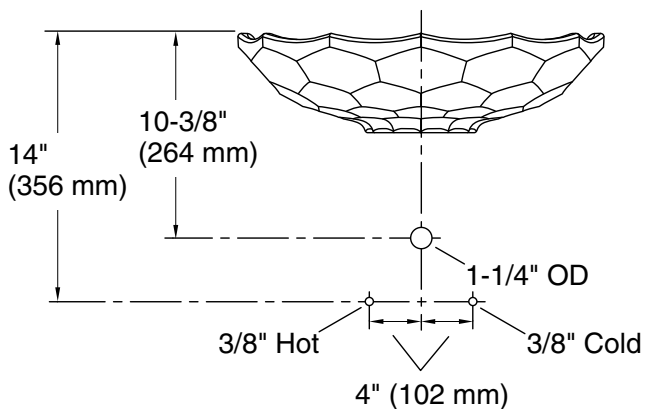

## Technical Information

All product dimensions are nominal.

Bowl configuration: Single  
 Installation: Vessel  
 Bowl area: Diameter: 16-7/16" (418 mm)  
 Bowl depth: 4" (102 mm)  
 Water depth: 4" (102 mm)