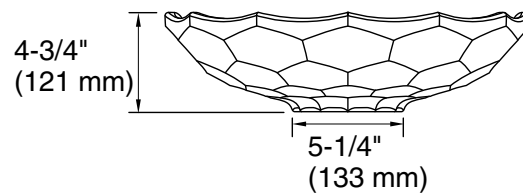

## Technical Information

All product dimensions are nominal.

Bowl configuration: Single  
 Installation: Vessel  
 Bowl area: Diameter: 16-7/16" (418 mm)  
 Bowl depth: 4" (102 mm)  
 Water depth: 4" (102 mm)