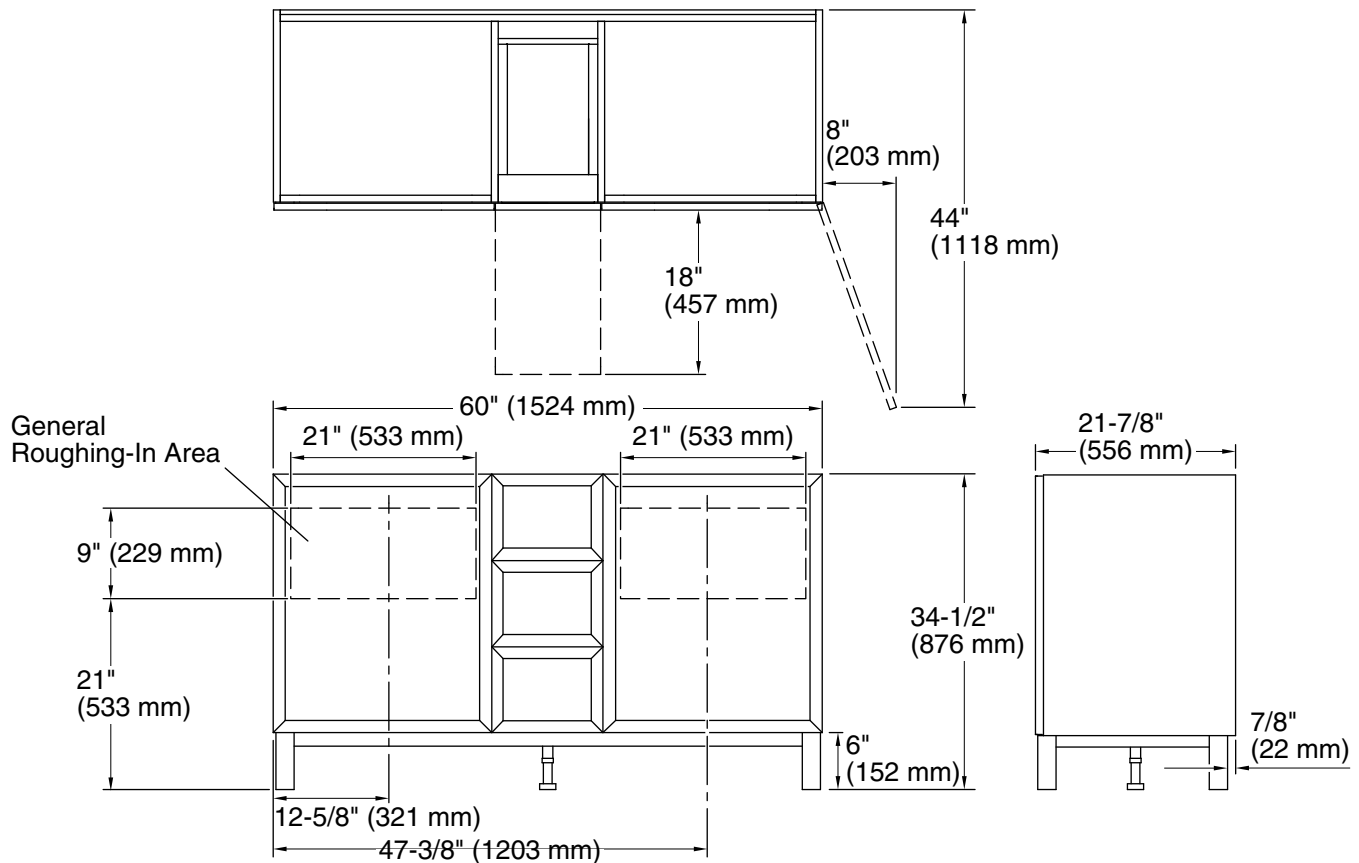

Features

- Catalyzed conversion varnish provides a durable moisture-resistant finish.
- Two doors and three drawers.
- Frameless construction with full-overlay doors and drawers.
- Three-way adjustable slow-close door hinges with 110° opening capability for easy cabinet access.
- Full-extension 18" (457 mm) depth drawers with soft-close undermount slides for smooth opening.
- Solid wood drawers with dovetail construction.
- Legs offer the polished look of furniture in the bathroom.
- Coordinates with the K-99685 Jacquard ring pull (sold separately).
- Combines with Solid/Expressions™ and Ceramic/Impressions® vanity tops (sold separately) for a complete vanity.
- Customize your storage with optional accessories such as shelves, trays, drawer dividers, and medicine cabinets (sold separately).

Color tiles intended for reference only.

Color	Code	Description
	1WA	Linen White
	1WH	Woolen Oak
	1WC	Felt Grey

Technical Information

All product dimensions are nominal.

Vanity type: Standard

Notes

Install this product according to the installation guide.