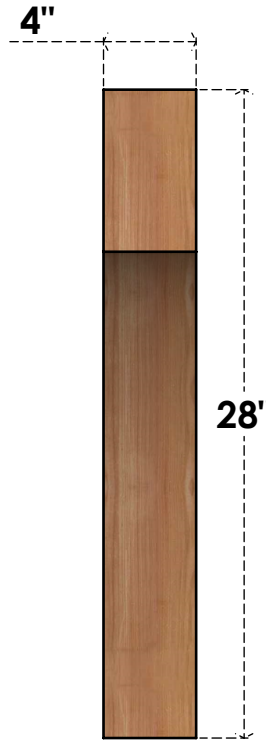

BRC04X24X28WTLOORWR

4"W X 24"D X 28"H WESTLAKE ROUGH SAWN BRACE, WESTERN RED CEDAR

SIDE

FRONT

EKENA
MILLWORK
2300 WEST MAIN ST.
CLARKSVILLE, TX 75426
TOLL FREE: 866-607-0453
WWW.EKENAMILLWORK.COM

NOTES

1. INSTALLATION TO BE COMPLETED IN ACCORDANCE WITH MANUFACTURER'S SPECIFICATIONS.
2. DRAWING MAY NOT BE TO SCALE
3. THIS DRAWING IS INTENDED FOR DESIGN AND PLANNING PURPOSES ONLY.
4. ALL INFORMATION CONTAINED HEREIN WAS CURRENT AT THE TIME OF DEVELOPMENT BUT MUST BE REVIEWED AND APPROVED BY THE PRODUCT MANUFACTURER TO BE CONSIDERED ACCURATE.
5. PRODUCTS ARE NOT KILN DRIED. THIS ITEM IS UNIQUE AND WILL CONTAIN THE NATURAL VARIATIONS THAT THE WOOD SPECIES OFFERS. THIS MAY RESULT IN VARIATIONS UP TO 1/4"