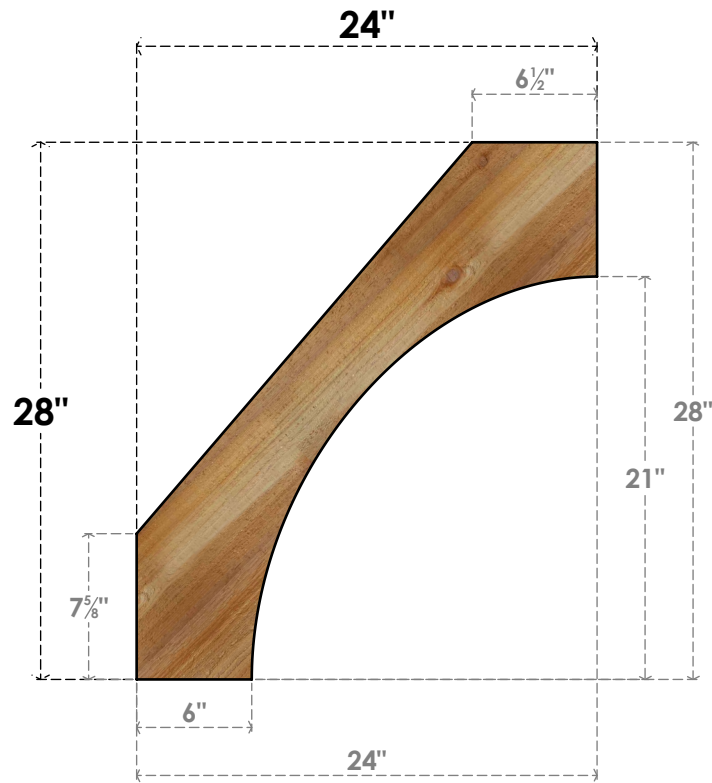

BRC04X24X28WTLOORWR

4"W X 24"D X 28"H WESTLAKE ROUGH SAWN BRACE, WESTERN RED CEDAR

SIDE

FRONT

EKENA
MILLWORK
2300 WEST MAIN ST.
CLARKSVILLE, TX 75426
TOLL FREE: 866-607-0453
WWW.EKENAMILLWORK.COM

NOTES

1. INSTALLATION TO BE COMPLETED IN ACCORDANCE WITH MANUFACTURER'S SPECIFICATIONS.
2. DRAWING MAY NOT BE TO SCALE
3. THIS DRAWING IS INTENDED FOR DESIGN AND PLANNING PURPOSES ONLY.
4. ALL INFORMATION CONTAINED HEREIN WAS CURRENT AT THE TIME OF DEVELOPMENT BUT MUST BE REVIEWED AND APPROVED BY THE PRODUCT MANUFACTURER TO BE CONSIDERED ACCURATE.
5. PRODUCTS ARE NOT KILN DRIED. THIS ITEM IS UNIQUE AND WILL CONTAIN THE NATURAL VARIATIONS THAT THE WOOD SPECIES OFFERS. THIS MAY RESULT IN VARIATIONS UP TO 1/4"