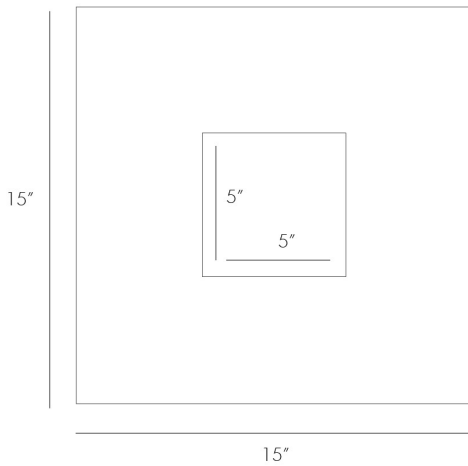

Mai Small Mirror

#6255

This small beveled mirror surrounded by an extra-wide frame clad in antique brass sheet makes a stunning wall hanging piece. Use in multiples and/or in combination with (6256) to cover a wall for some true drama. Saw tooth hanger.

Shipping

Net Weight: 5
Inner Box L/W/H: 17 / 17 / 5
Gross Weight (e-ship): 9

Appearance

Installation Environment: Residential
Installation Environment 1: Contract

Appearance

Primary Material: Brass Sheet

Material Type: Clad
Finish: Antique Brass
Material 1: Mirror
Finish 1: Plain
Finish will vary: Yes
Mirror Type: Plain Mirror

Dimensions

Overall Dimension H: 15
Overall Dimension W: 15
Overall Dimension D: 2
Overall Shape: Square
Actual Mirror Size: 5" x 5"

Information

Bevel: Yes
Bevel Size: 1"
Hanger Type: Sawtooth hanger
Hanger Position: Vertical Only