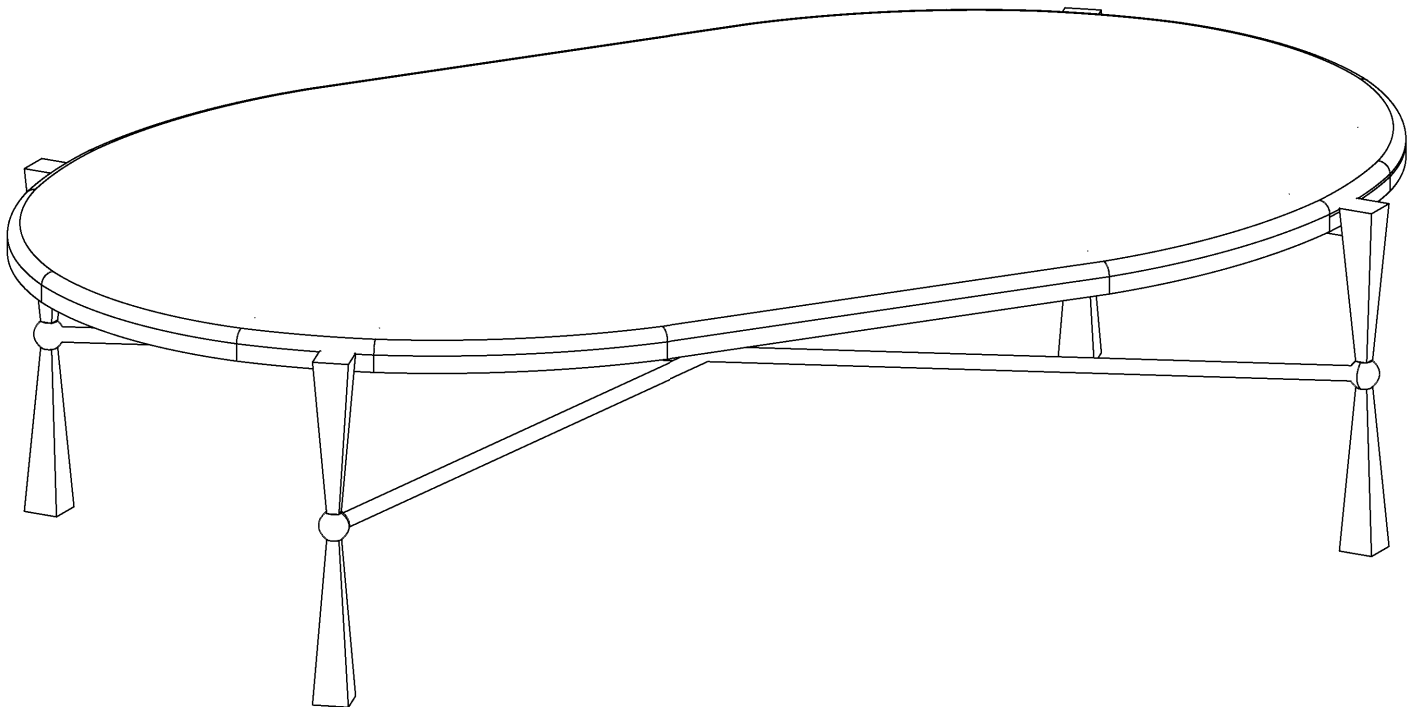

Assembly Instruction

Product Description: Rayna Coffee Table

Hardware/Component List :

No.	Hardware/Component List	Quantity
1	 Marble Top	1
2	 Iron Base	1

CAUTION : Please do not over tighten bolts / screw.

Assembly Instruction

Product Description: Rayna Coffee Table

1

CAUTION : Please do not over tighten bolts / screw.

P2 OF 2