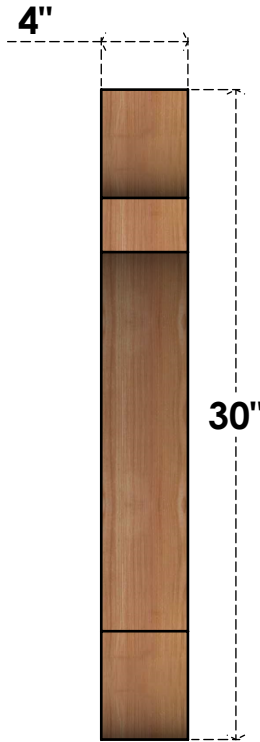

# BRC04X26X30OLY00RWR

4"W X 26"D X 30"H OLYMPIC ROUGH SAWN BRACE, WESTERN RED CEDAR

**SIDE**

**FRONT**

EKENA MILLWORK  
 2300 WEST MAIN ST.  
 CLARKSVILLE, TX 75426  
 TOLL FREE: 866-607-0453  
 WWW.EKENAMILLWORK.COM

**NOTES**

1. INSTALLATION TO BE COMPLETED IN ACCORDANCE WITH MANUFACTURER'S SPECIFICATIONS.
2. DRAWING MAY NOT BE TO SCALE
3. THIS DRAWING IS INTENDED FOR DESIGN AND PLANNING PURPOSES ONLY.
4. ALL INFORMATION CONTAINED HEREIN WAS CURRENT AT THE TIME OF DEVELOPMENT BUT MUST BE REVIEWED AND APPROVED BY THE PRODUCT MANUFACTURER TO BE CONSIDERED ACCURATE.
5. PRODUCTS ARE NOT KILN DRIED. THIS ITEM IS UNIQUE AND WILL CONTAIN THE NATURAL VARIATIONS THAT THE WOOD SPECIES OFFERS. THIS MAY RESULT IN VARIATIONS UP TO 1/4"