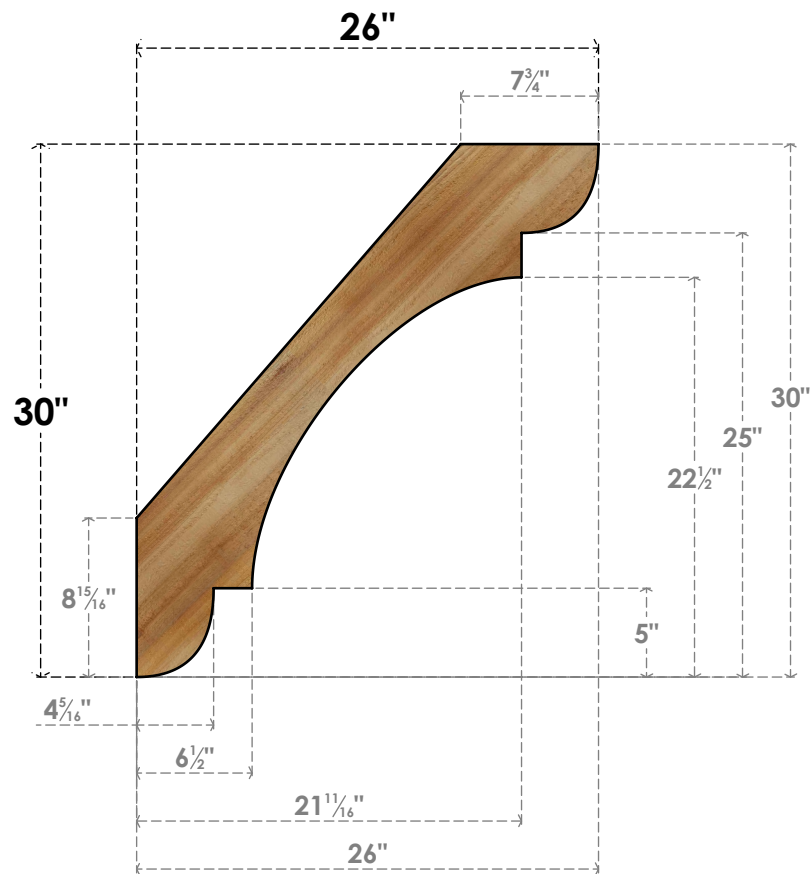

# BRC04X26X30OLY00RWR

4"W X 26"D X 30"H OLYMPIC ROUGH SAWN BRACE, WESTERN RED CEDAR

**SIDE**

**FRONT**

EKENA MILLWORK  
 2300 WEST MAIN ST.  
 CLARKSVILLE, TX 75426  
 TOLL FREE: 866-607-0453  
 WWW.EKENAMILLWORK.COM

**NOTES**

1. INSTALLATION TO BE COMPLETED IN ACCORDANCE WITH MANUFACTURER'S SPECIFICATIONS.
2. DRAWING MAY NOT BE TO SCALE
3. THIS DRAWING IS INTENDED FOR DESIGN AND PLANNING PURPOSES ONLY.
4. ALL INFORMATION CONTAINED HEREIN WAS CURRENT AT THE TIME OF DEVELOPMENT BUT MUST BE REVIEWED AND APPROVED BY THE PRODUCT MANUFACTURER TO BE CONSIDERED ACCURATE.
5. PRODUCTS ARE NOT KILN DRIED. THIS ITEM IS UNIQUE AND WILL CONTAIN THE NATURAL VARIATIONS THAT THE WOOD SPECIES OFFERS. THIS MAY RESULT IN VARIATIONS UP TO 1/4"