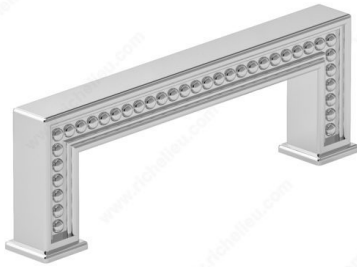

Transitional Metal Pull - 8795

The elegant beading along the sides of this pull combines with clean edges to form a transitional design with impact.

Product № BP879596140

Center to Center 3 25/32 in*

Finish Chrome

Length - Overall Dimensions 4 3/8 in*

Width - Overall Dimensions 19/32 in*

SUGGESTED PRODUCTS

Transitional Metal Knob - 8795

Product № BP87953333CHBRZ
Color Group: Yellow and Brass

Transitional Metal Knob - 8795

Product № BP87953333HBRZ
Color Group: Brown and Bronze

Transitional Metal Knob - 8795

Product № BP87953333140
Color Group: Gray and Chrome

Transitional Metal Knob - 8795

Product № BP87953333195
Color Group: Gray and Chrome