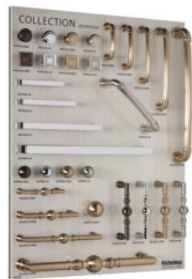

Transitional Metal Pull - 8795

The elegant beading along the sides of this pull combines with clean edges to form a transitional design with impact.

Product № BP879596140

Center to Center 3 25/32 in*

Finish Chrome

Length - Overall Dimensions 4 3/8 in*

Width - Overall Dimensions 19/32 in*

SUGGESTED PRODUCTS

Transitional Metal Knob - 8795

Product № BP87953333CHBRZ
Color Group: Yellow and Brass

Transitional Metal Knob - 8795

Product № BP87953333HBRZ
Color Group: Brown and Bronze

Transitional Metal Knob - 8795

Product № BP87953333140
Color Group: Gray and Chrome

Transitional Metal Knob - 8795

Product № BP87953333195
Color Group: Gray and Chrome

Transitional Metal Knob - 8795

4 products

Inspiration Board - 98837B

Product № 98837B

Inspiration Board - 94930B

Product № 94930B