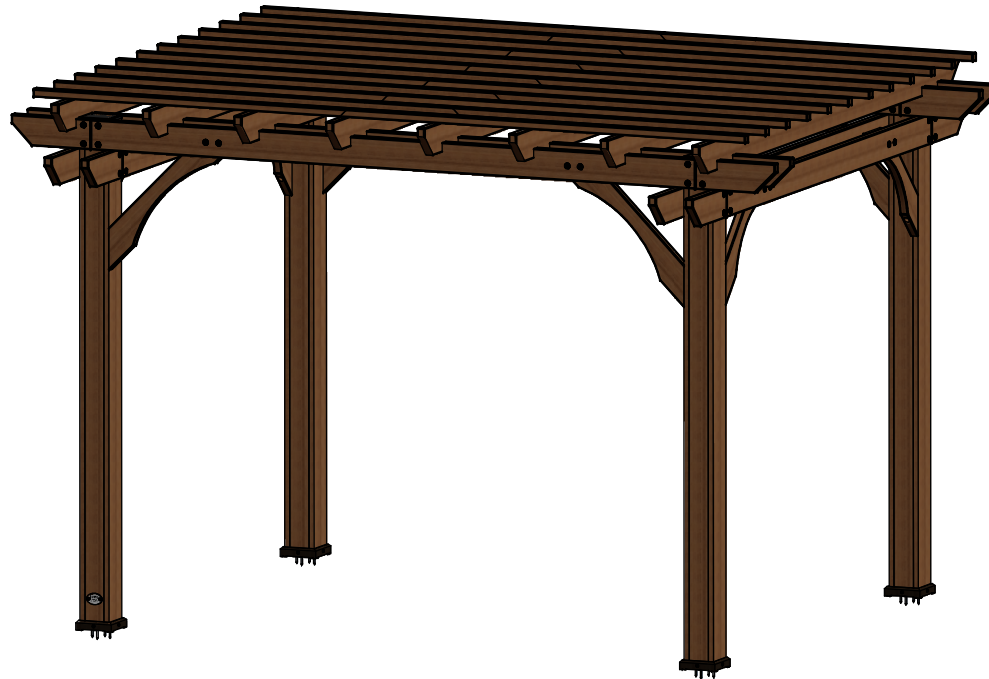

Part Number
M10182 Pergola (12x10)

Sheet
1 OF 4

DRAWN BY	BRS	DESCRIPTION	12 X 10 PERGOLA
DATE	7/8/2013	PART NUMBER	M10182 Pergola (12x10)
		REV	

FRONT VIEW

DRAWN BY BRS	DESCRIPTION 12 X 10 PERGOLA	
DATE 7/8/2013	PART NUMBER M10182 Pergola (12x10)	REV

DRAWN BY BRS	DESCRIPTION 12 X 10 PERGOLA	
DATE 7/8/2013	PART NUMBER M10182 Pergola (12x10)	REV

TOP VIEW

DRAWN BY BRS	DESCRIPTION 12 X 10 PERGOLA	
DATE 7/8/2013	PART NUMBER M10182 Pergola (12x10)	REV