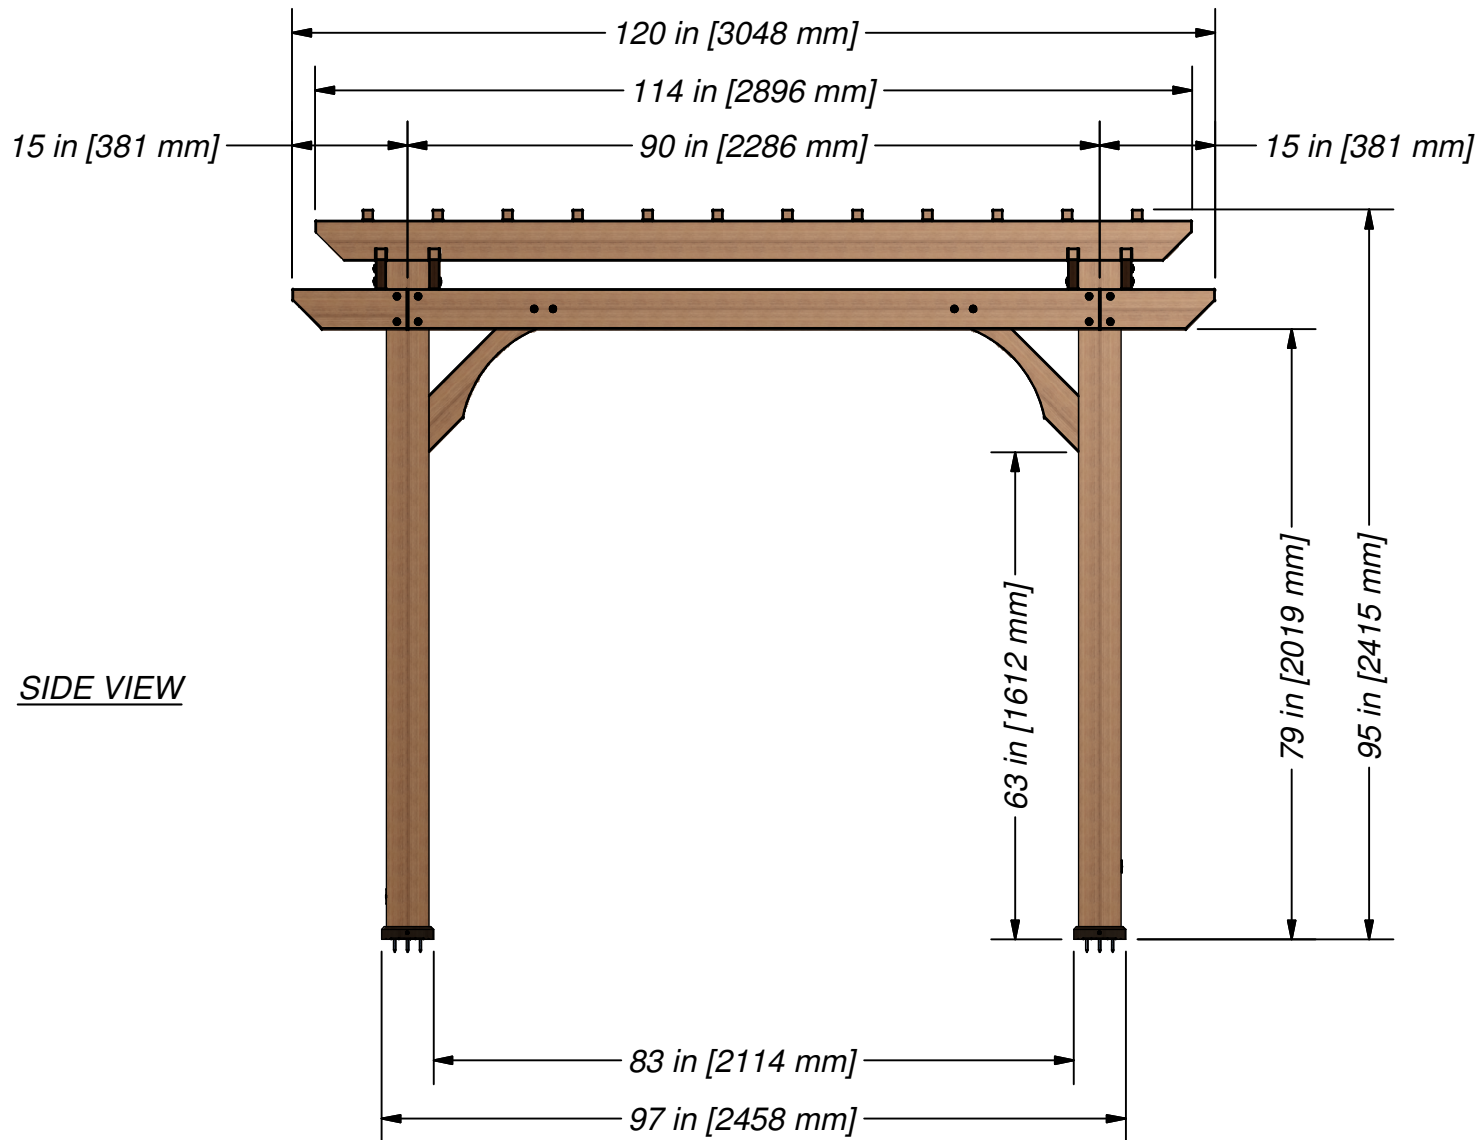

Part Number
M10182 Pergola (12x10)

Sheet
1 OF 4

DRAWN BY	BRS	DESCRIPTION	12 X 10 PERGOLA
DATE	7/8/2013	PART NUMBER	M10182 Pergola (12x10)
		REV	

FRONT VIEW

DRAWN BY BRS	DESCRIPTION 12 X 10 PERGOLA	
DATE 7/8/2013	PART NUMBER M10182 Pergola (12x10)	REV

DRAWN BY BRS	DESCRIPTION 12 X 10 PERGOLA	
DATE 7/8/2013	PART NUMBER M10182 Pergola (12x10)	REV

TOP VIEW

DRAWN BY BRS	DESCRIPTION 12 X 10 PERGOLA	
DATE 7/8/2013	PART NUMBER M10182 Pergola (12x10)	REV