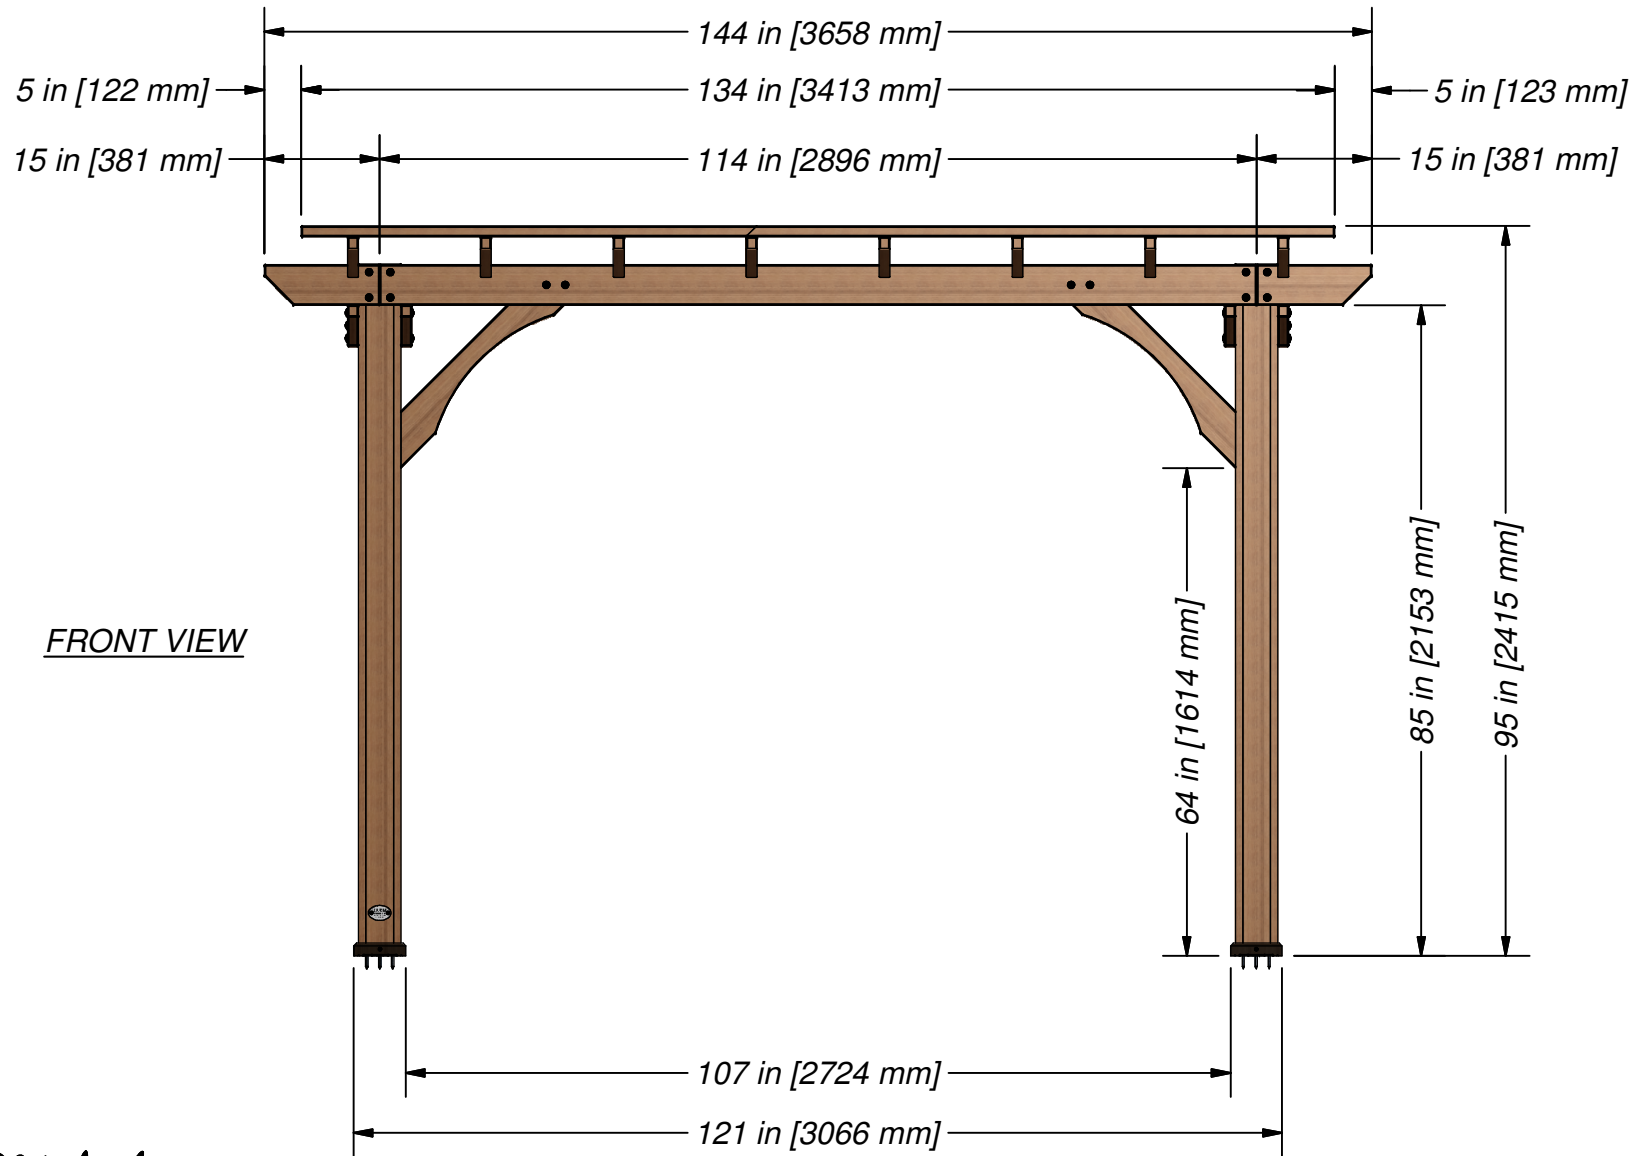

Part Number
M10182 Pergola (12x10)

Sheet
1 OF 4

DRAWN BY	BRS	DESCRIPTION	12 X 10 PERGOLA
DATE	7/8/2013	PART NUMBER	M10182 Pergola (12x10)
		REV	

FRONT VIEW

DRAWN BY BRS	DESCRIPTION 12 X 10 PERGOLA	
DATE 7/8/2013	PART NUMBER M10182 Pergola (12x10)	REV

DRAWN BY BRS	DESCRIPTION 12 X 10 PERGOLA	
DATE 7/8/2013	PART NUMBER M10182 Pergola (12x10)	REV

TOP VIEW

DRAWN BY BRS	DESCRIPTION 12 X 10 PERGOLA	
DATE 7/8/2013	PART NUMBER M10182 Pergola (12x10)	REV