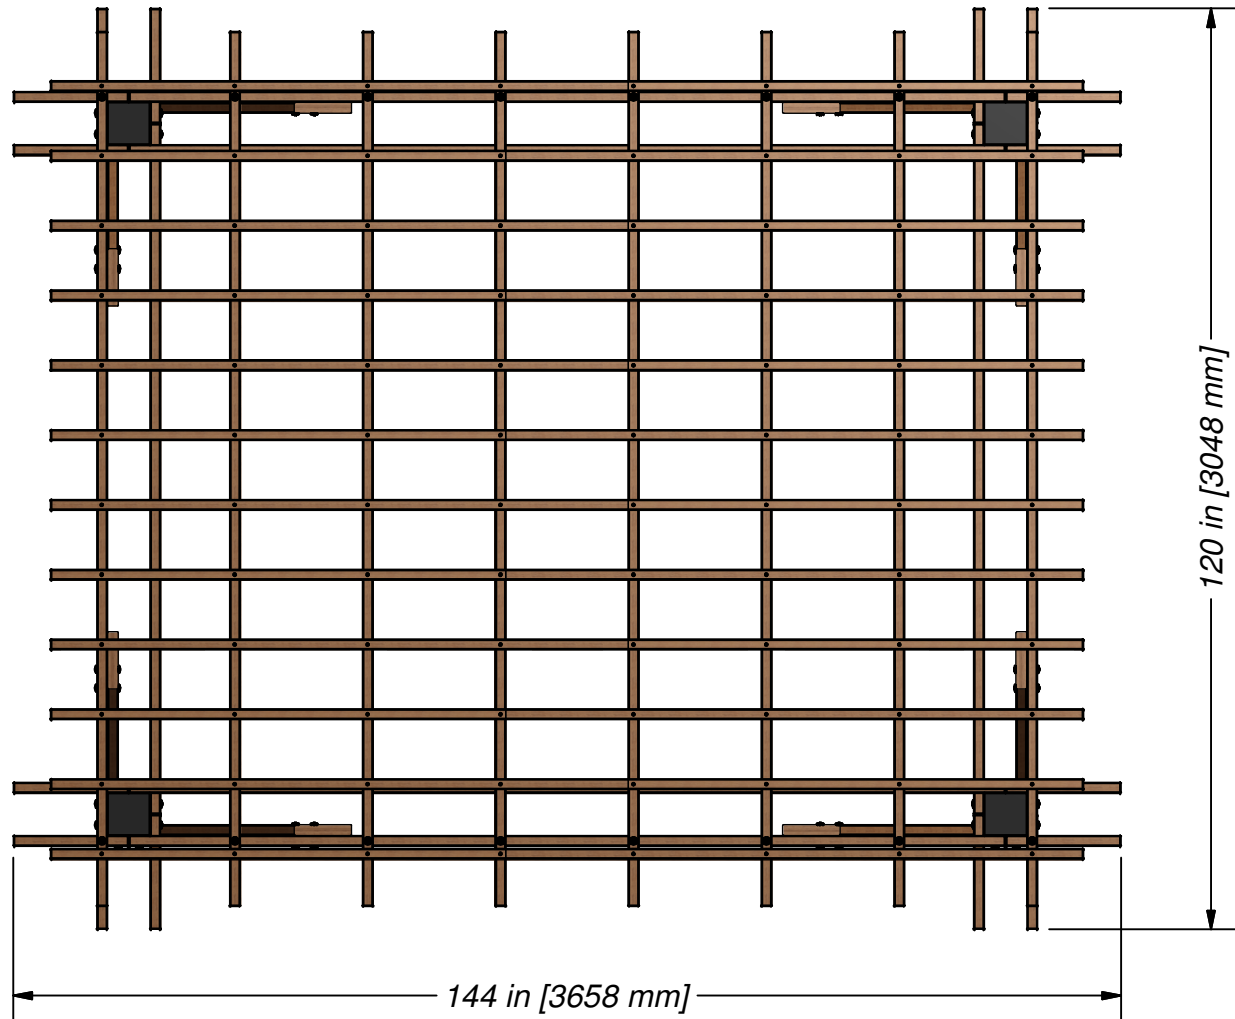

Part Number
M10182 Pergola (12x10)

Sheet
1 OF 4

DRAWN BY	BRS	DESCRIPTION	12 X 10 PERGOLA
DATE	7/8/2013	PART NUMBER	M10182 Pergola (12x10)
		REV	

FRONT VIEW

DRAWN BY BRS	DESCRIPTION 12 X 10 PERGOLA	
DATE 7/8/2013	PART NUMBER M10182 Pergola (12x10)	REV

DRAWN BY BRS	DESCRIPTION 12 X 10 PERGOLA	
DATE 7/8/2013	PART NUMBER M10182 Pergola (12x10)	REV

TOP VIEW

DRAWN BY BRS	DESCRIPTION 12 X 10 PERGOLA	
DATE 7/8/2013	PART NUMBER M10182 Pergola (12x10)	REV