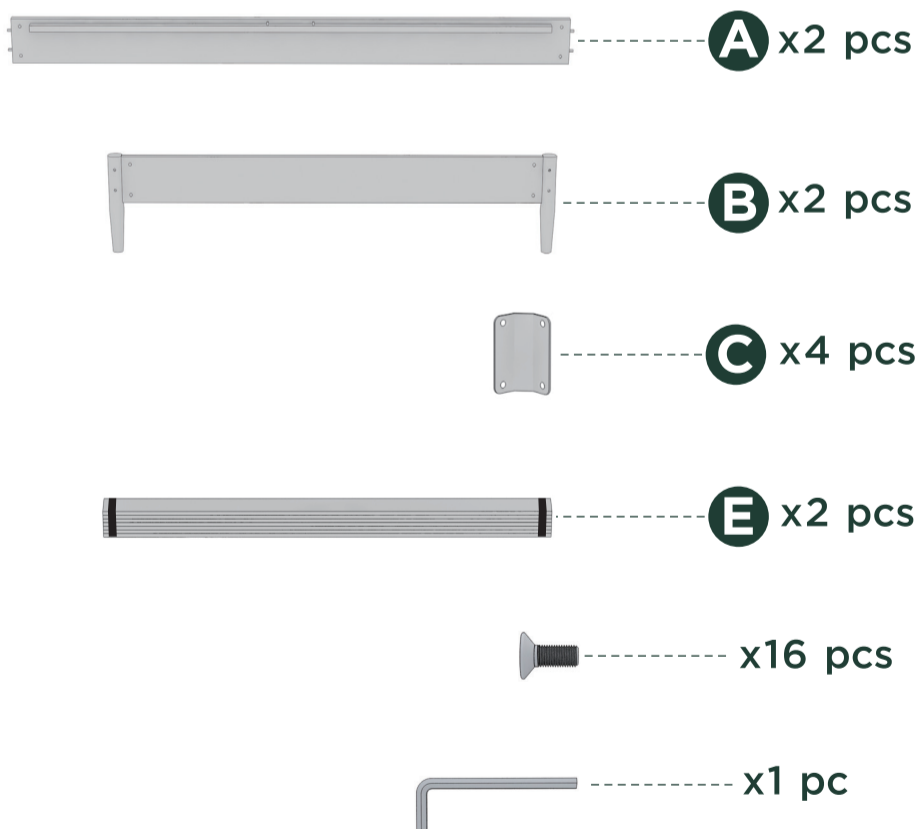

Easy assembly by following 1,2,3...

12 Inch Wood Platform Bed

T

Components

1

2

3

Please peel off the upper strip
Non-Slip tape keeps your
mattress in place