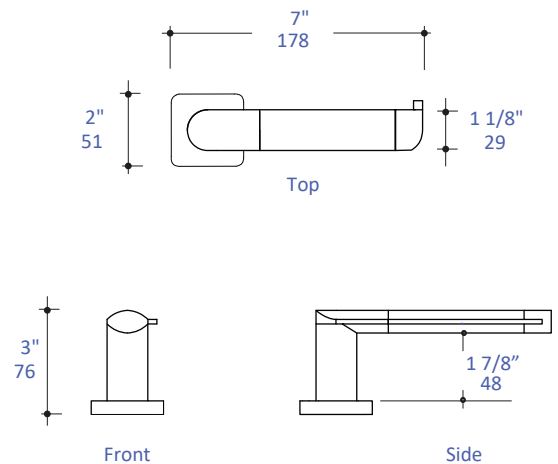

### Features:

---

- Wall-mount toilet paper holder
- Includes mounting hardware
- Plated brass construction
- 1 lb

### Finish Options:

---

- CR - Polished Chrome

Paper roll space width max. 5" (127mm)

LACAVA reserves the right to revise any dimension or information on this sheet without notice. Dimensions are nominal and may vary within an industry accepted tolerance of 1/4". Drawings provided herein are meant to give the user an idea of the product and are not made to scale. Location of plumbing is meant for reference, your specific application may vary.