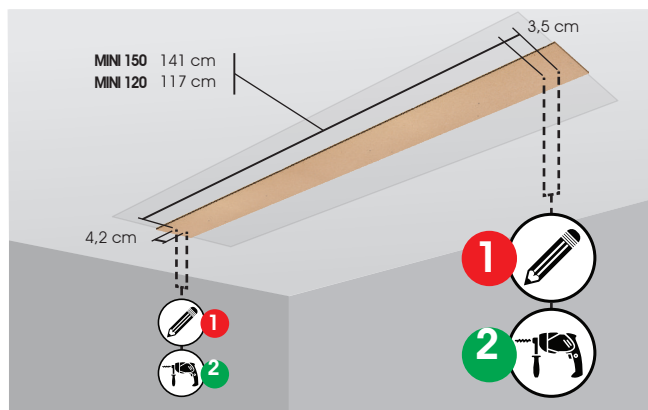

DATA SHEET

DIMENSIONS

	MINI 150	MINI 120
Space occupied when closed	152L. x 54P. x25H. cm	128L. x 54P. x25H. cm
total length of the rails	11,5 mt 8x 144 cm rails Ø 10 mm	9,6 mt 8x 120 cm rails Ø 10 mm
drop from ceiling	1,8 mt	1,8 mt
capacity	10 kg	10 kg

WARRANTY 2 YEARS

INSTALLATION

- 4 wall plugs in the ceiling

The Mini ceiling-mounted clothes drying rack can be installed in countless locations, including in almost any room, above a bath tub, in a laundry room, under a portico and on a terrace. It can be fitted both inside and outside. The main structure is already partly assembled when it is supplied. It is simply necessary to screw on the grid with the clothes rails.

OPERATION

Manual, with a practical chain and clutch so that it can be lifted with minimum effort. It can be stopped at almost any height between the top and the bottom.