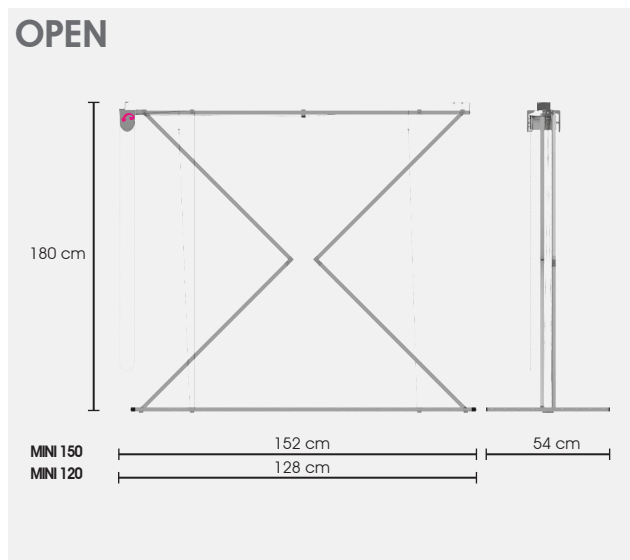

DATA SHEET

DIMENSIONS

	MINI 150	MINI 120
Space occupied when closed	152L. x 54P. x25H. cm	128L. x 54P. x25H. cm
total length of the rails	11,5 mt 8x 144 cm rails Ø 10 mm	9,6 mt 8x 120 cm rails Ø 10 mm
drop from ceiling	1,8 mt	1,8 mt
capacity	10 kg	10 kg

WARRANTY 2 YEARS

INSTALLATION

- 4 wall plugs in the ceiling

The Mini ceiling-mounted clothes drying rack can be installed in countless locations, including in almost any room, above a bath tub, in a laundry room, under a portico and on a terrace. It can be fitted both inside and outside. The main structure is already partly assembled when it is supplied. It is simply necessary to screw on the grid with the clothes rails.

OPERATION

Manual, with a practical chain and clutch so that it can be lifted with minimum effort. It can be stopped at almost any height between the top and the bottom.