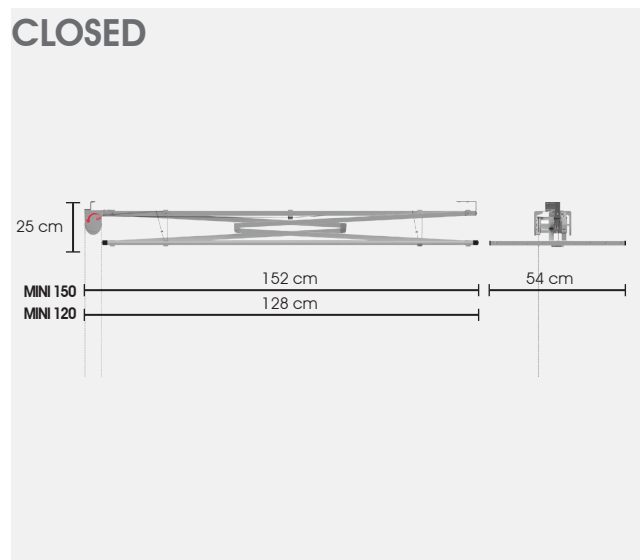

DATA SHEET

DIMENSIONS

	MINI 150	MINI 120
Space occupied when closed	152L. x 54P. x25H. cm	128L. x 54P. x25H. cm
total length of the rails	11,5 mt 8x 144 cm rails Ø 10 mm	9,6 mt 8x 120 cm rails Ø 10 mm
drop from ceiling	1,8 mt	1,8 mt
capacity	10 kg	10 kg

WARRANTY 2 YEARS

INSTALLATION

- 4 wall plugs in the ceiling

The Mini ceiling-mounted clothes drying rack can be installed in countless locations, including in almost any room, above a bath tub, in a laundry room, under a portico and on a terrace. It can be fitted both inside and outside. The main structure is already partly assembled when it is supplied. It is simply necessary to screw on the grid with the clothes rails.

OPERATION

Manual, with a practical chain and clutch so that it can be lifted with minimum effort. It can be stopped at almost any height between the top and the bottom.