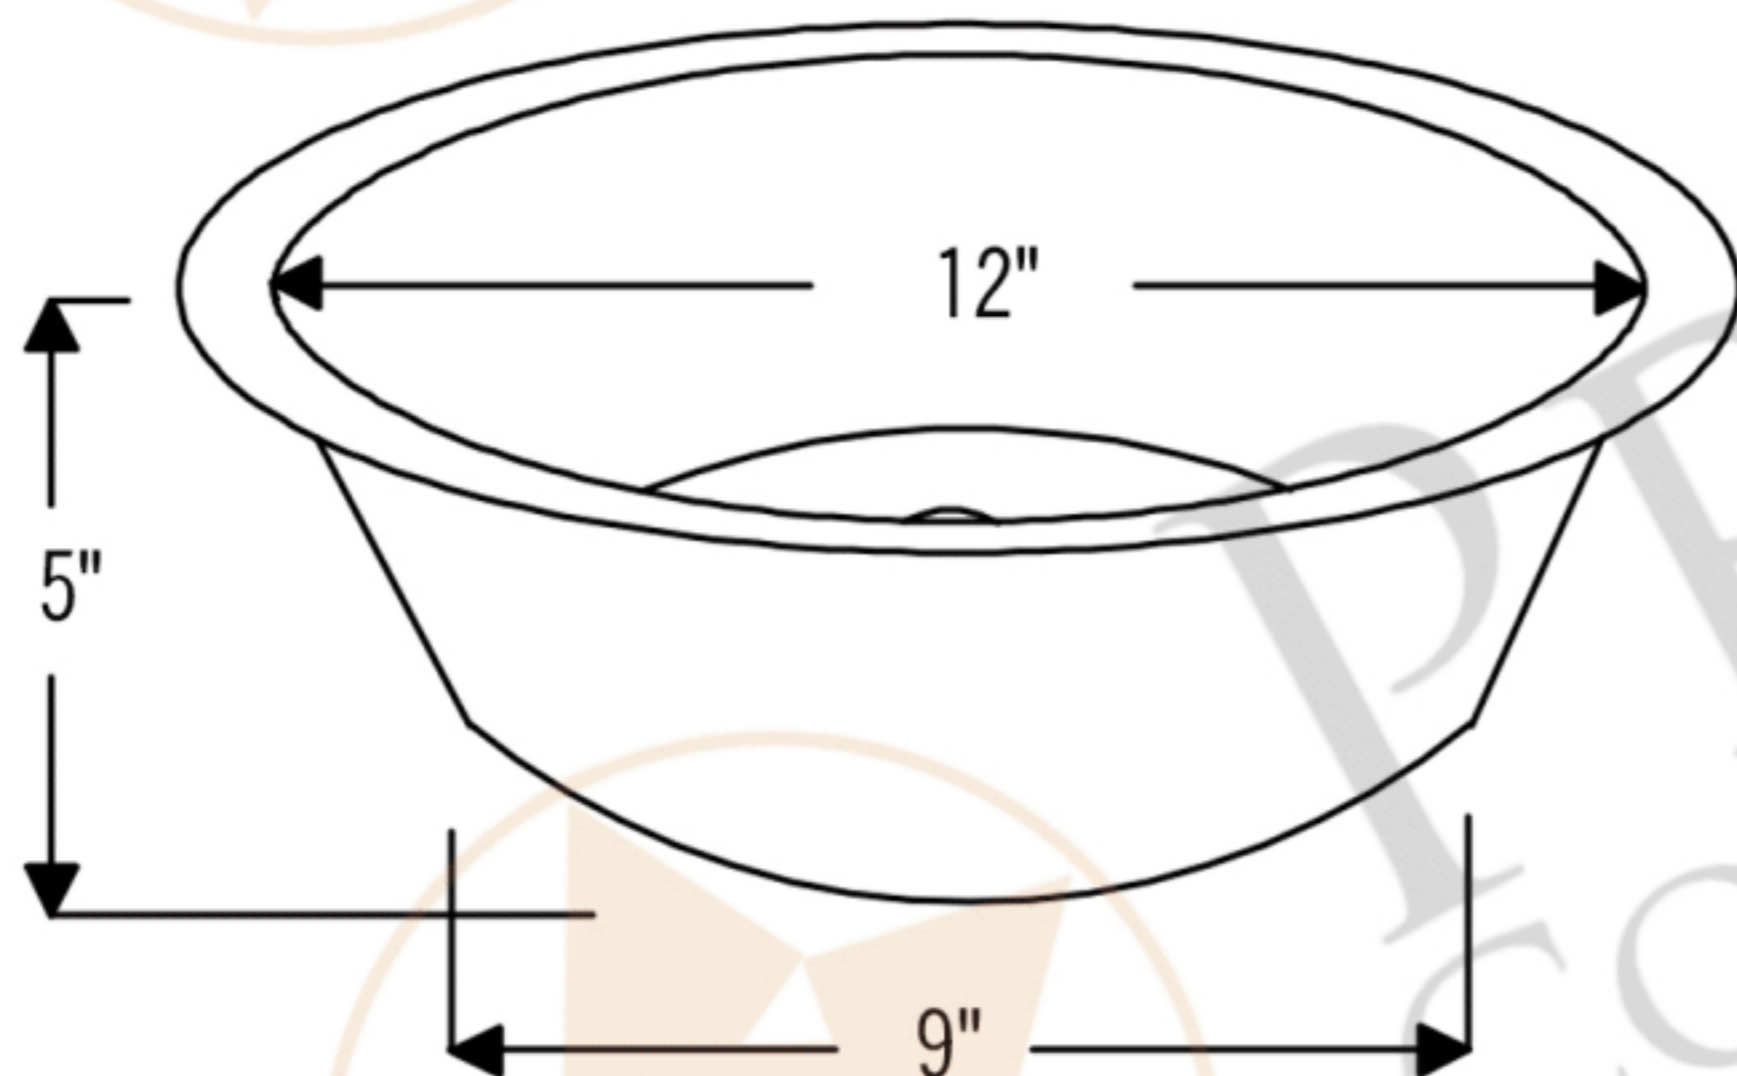

PREMIER
COPPER PRODUCTS

MODEL NUMBER: BR14DB2

- Description: 14" Round Hammered Copper Bar Sink with 2" Drain Opening
- Outer Dimension: 14" x 5"
- Inner Dimension: 12" x 5"
- Rim: 1"
- Drain Opening: 2"
- Finish: Oil Rubbed Bronze

CODE/STANDARD COMPLIANCE

* IAPMO/cUPC LISTED

* ORB: Oil Rubbed Bronze

THIS PRODUCT IS HAND CRAFTED, SMALL VARIANCES IN COLOR AND SIZE MAY OCCUR.
DO NOT MAKE ANY INSTALLATION CUTS UNTIL YOU RECEIVE YOUR ITEM(S).